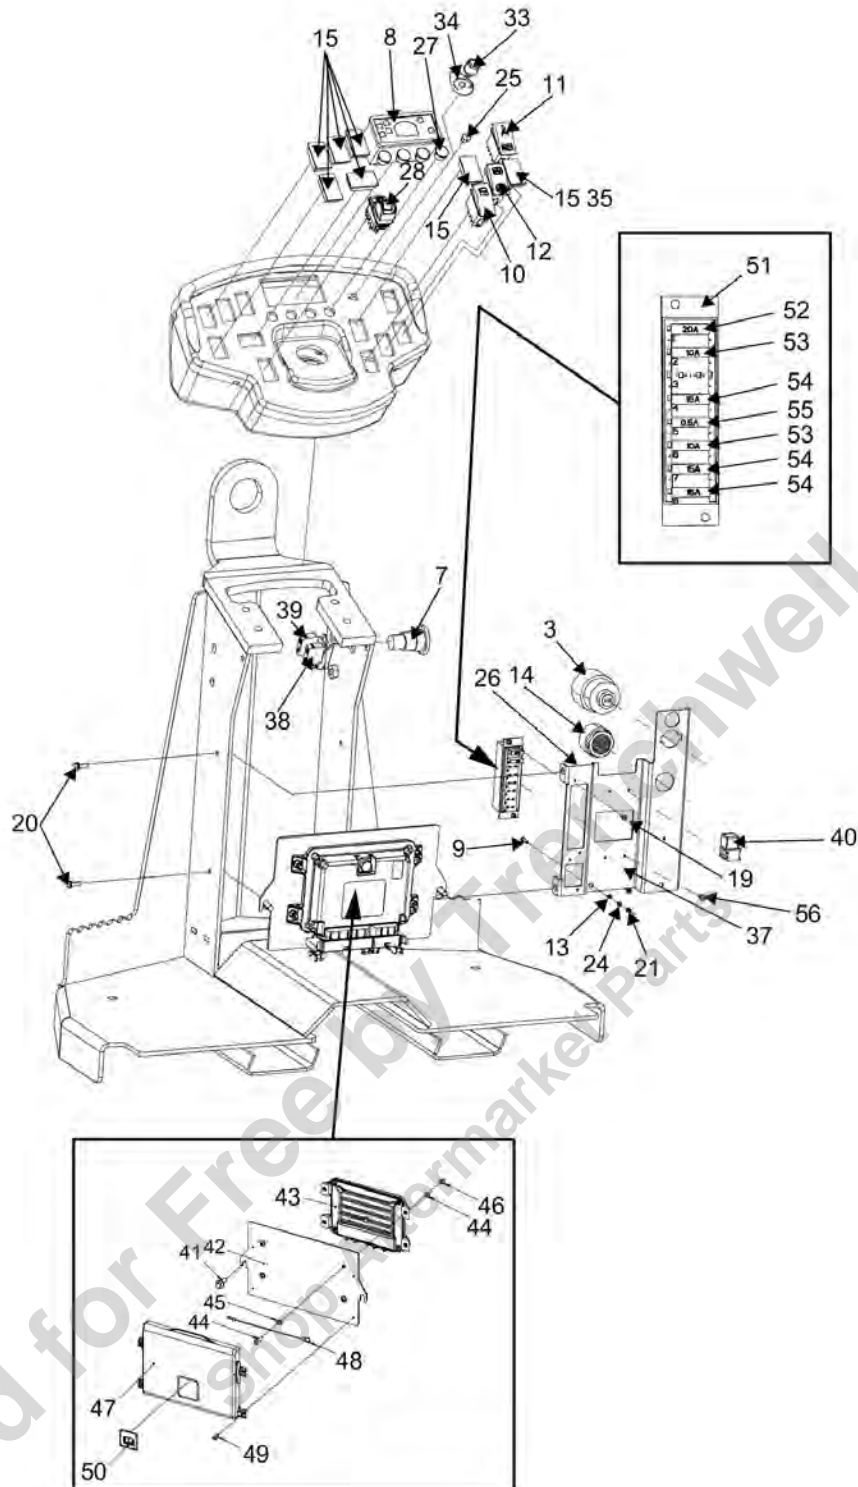

Electrical equipment Control panel, relays

Item	Part No.	Name	Qty	L	SN INFO
3	4812110901	Ignition switch	1		
3	4700940451	Ignition key	1		
7	4700791739	Emergency stop	1		
8	4700395394	Control panel	1		
9	4700580075	Screw, M6-1,0x25 mm 8.8	1		
10	4700791578	Switch, horn	1		
11	4700791579	Switch, sprinkler	1		
12	4700791580	Switch, vibration	1		
13	4700570004	Hexagon nut M6	1		
14	4700385599	Buzzer	1		
15	4700791588	Panel plug	7	D	
19	4700960725	Screw	2		
20	4812117868	Screw M05x16	4		
21	4700586002	Lock nut M6 -8	1		
24	4700904228	Washer 6,4x12x1,5	1		
25	4700792083	Plug	1		
26	4700202042	Rubber strip	1	A	
27	4700792320	Plug	4		
28	4812118697	Switch, parking brake	1		
33	4700388737	Potentiometer	1	F	
34	4700377139	Decal	1	F	
35	4700791581	Switch	1	F, G	
37	4700387683	Distribution control plate	1		
38	4700389840	Connector	1		
39	4700791723	Connector	1		
40	4700903956	Relay	1		
41	4700500505	Screw, M8x20 mm 8.8 A2K	2		
42	4812126298	Cover plate	1		
43	4812125677	Control unit, ECU	1		
44	4700791524	Screw, M6 x 20 mm A2-70	4		
45	4700904228	Washer 6,4x12x1,5	8		
46	4700586002	Lock nut M6 -8	4		
47	4700383705	Instruction manual box	1		
48	4700357643	Wire	1		
49	4700791226	Screw	4		
50	4700903425	Safety decal "READ SAFETY INSTRUCTIONS"	1		
51	4700791185	Fuse box	1		
52	4700903741	Fuse 20A Yellow	1		

Refer to the Parts Online web page for most up-to-date information. The printed information might be outdated.