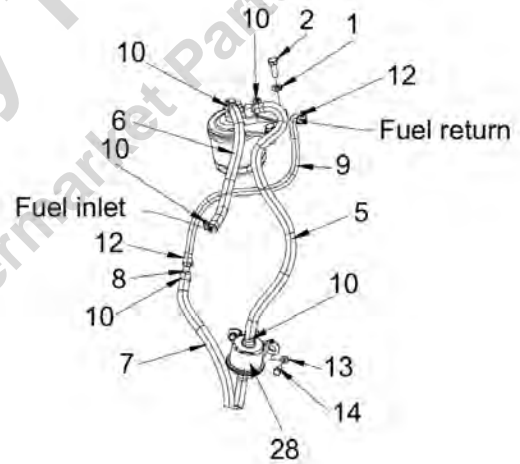

Engine room Fuel system

Item	Part No.	Name	Qty	L	SN INFO
1	4700904229	Washer, 8.4x 6x1.5 mm 300HV	1		
2	4700947680	Hexagon head screw m	2		
3	4700904984	Fuel hose	1	B	
4	4700904984	Fuel hose	1	K	
5	4700904984	Fuel hose	1	A	
6	4700904984	Fuel hose	1	B	
7	4700904984	Fuel hose	1	G	
8	4700791774	Hose connection	1		
9	4700791422	Hose	1	C	
10	4700313001	Hose clamp, 11-18 x 9 mm	10		
12	4700313108	Hose clamp	2		
13	4700904228	Washer 6,4x12x1,5	2		
14	4700500012	Hex. screw	2		
15	4700387279	Fuel tank	1		
16	4700387552	Fuel level gauge	1		
16	4700945777	Gasket	1		
17	4700904698	Plain washer	5		
18	4700903236	Screw, Thread rolling K40x20	5		
19	4700387695	Fuel hose	1		
20	4700387682	Filler neck	1		
21	4700313023	Hose clamp	2		
22	4700792180	Blind rivet	4		
23	4812118459	Fuel cap	1		
23	4812118885	Key "044"	2		
24	4700202042	Rubber strip	2	H	
25	4812156263	Fuel filter element	1		
25	-	Filter head	1		
27	-	Water separator, cpl	1		
27	-	Filter element	1		
27	-	O-ring	1		
28	4812156389	Fuel pump	1		
29	4812156264	Pre-fuel filter element	1