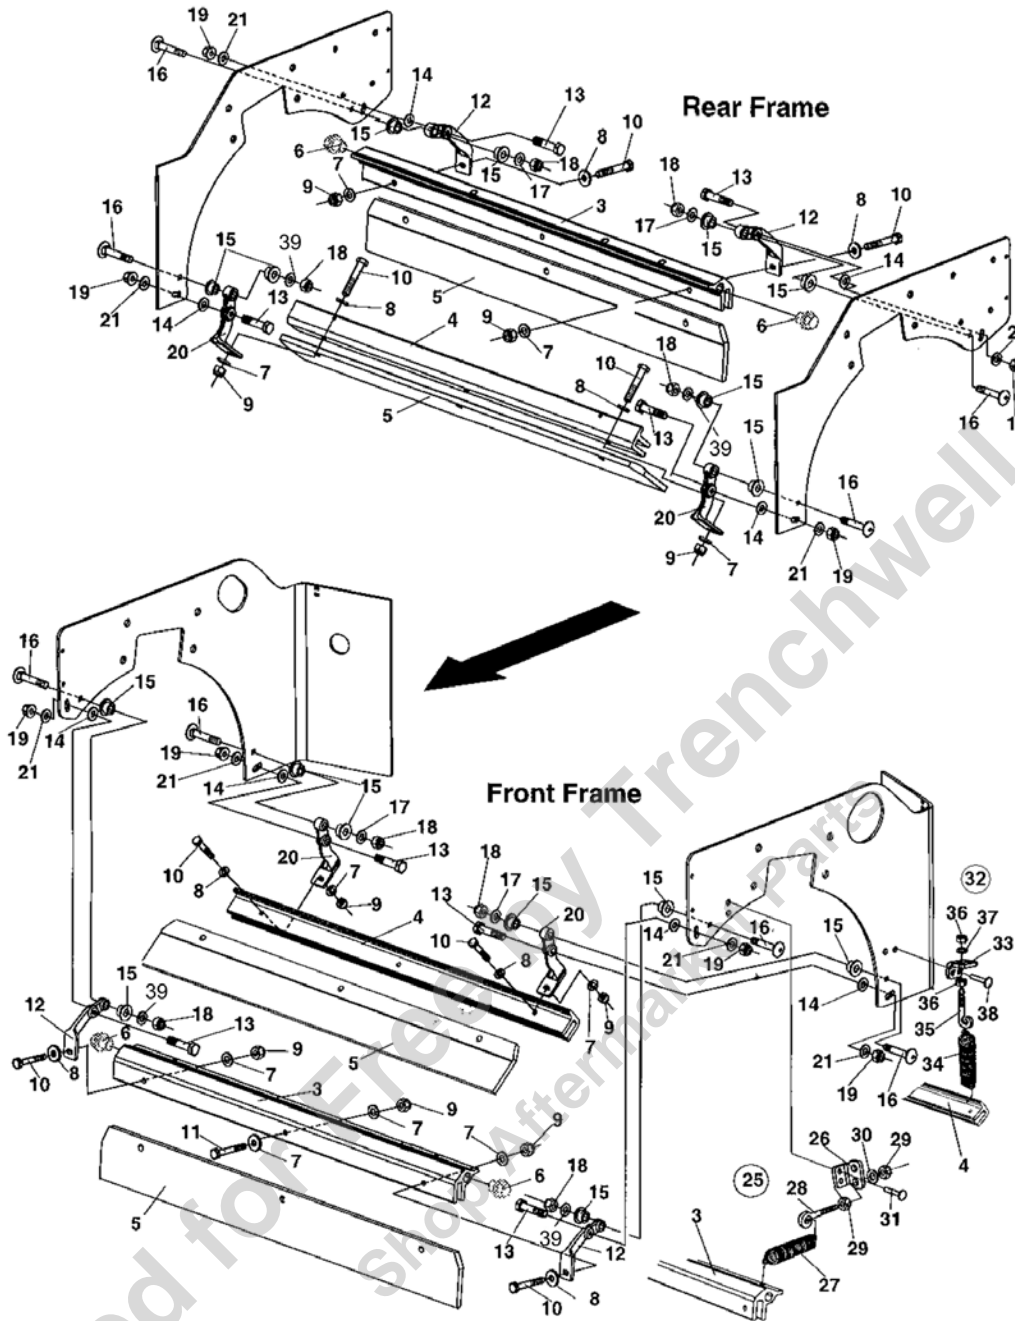

Frame Scrapers

Item	Part No.	Name	Qty	L	SN INFO
3	4700387348	Sprinkler pipe	2		
4	4700387349	Hold	2		
5	4700387350	Scraper blade	4		
6	4700792072	End plug	4		
7	4700904229	Washer, 8.4x 6x1.5 mm 300HV	16		
8	4700904640	Washer, 8.4x 6x1.5 mm 300HV	8		
9	4700586003	Lock nut M8	12		
10	4700500067	Screw	8		
11	4700500024	Screw M8x45	4	A	
12	4700387039	Upper hold	4		
13	4700500105	Hex. screw	8		
14	4700791938	Washer	8		
15	4700791939	Bushing	16		
16	4700791775	Bolt	8		
17	4700904229	Washer, 8.4x 6x1.5 mm 300HV	4		
18	4700586003	Lock nut M8	8		
19	4700586018	Lock nut M10	8		
20	4700387043	Lower hold	4		
21	4700791938	Washer	8		
25	-	Spring loaded scraper	2	B, C	
26	4700378178	Bracket	4	B	
27	4700359043	Spring	2	B	
28	4700792189	Eye bolt	4	B	
29	4700570005	Hexagon nut	8	B	
30	4700904229	Washer, 8.4x 6x1.5 mm 300HV	4	B	
31	4700792180	Blind rivet	16	B	
32	-	Spring loaded scraper	2	B, D	
33	4700378178	Bracket	4	B	
34	4700792188	Extension spring	2	B	
35	4700792189	Eye bolt	4	B	
36	4700570005	Hexagon nut	8	B	
37	4700904229	Washer, 8.4x 6x1.5 mm 300HV	4	B	
38	4700792180	Blind rivet	16	B	
39	4700791304	Steel plain washer	4		

Comments for Page: Scrapers

(L)OCAL REMARKS