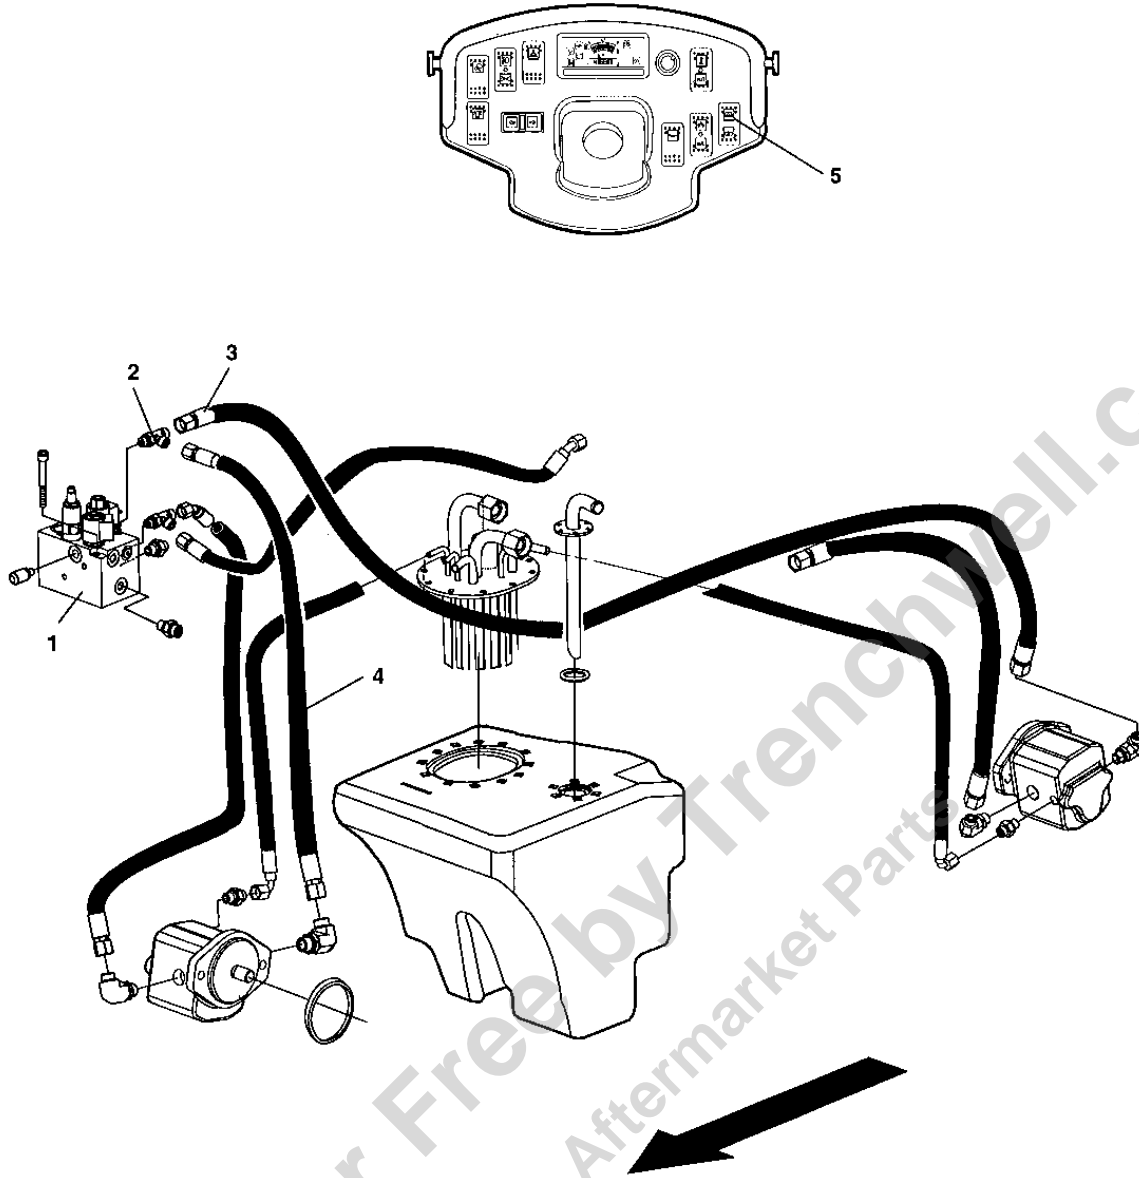

Hydraulic vibration, shut off front/rear drum Hydraulic vibration, shut off front/rear drum

Item	Part No.	Name	Qty	L	SN INFO
1	4700387276	Combination valve	1		
2	4700791700	Tee-connector	1		
3	4700483693	Hydraulic hose	1		
4	4700483670	Hydraulic hose	1		
5	4700791581	Switch	1		

Provided for Free by Trenchwell.com
Shop Aftermarket Parts