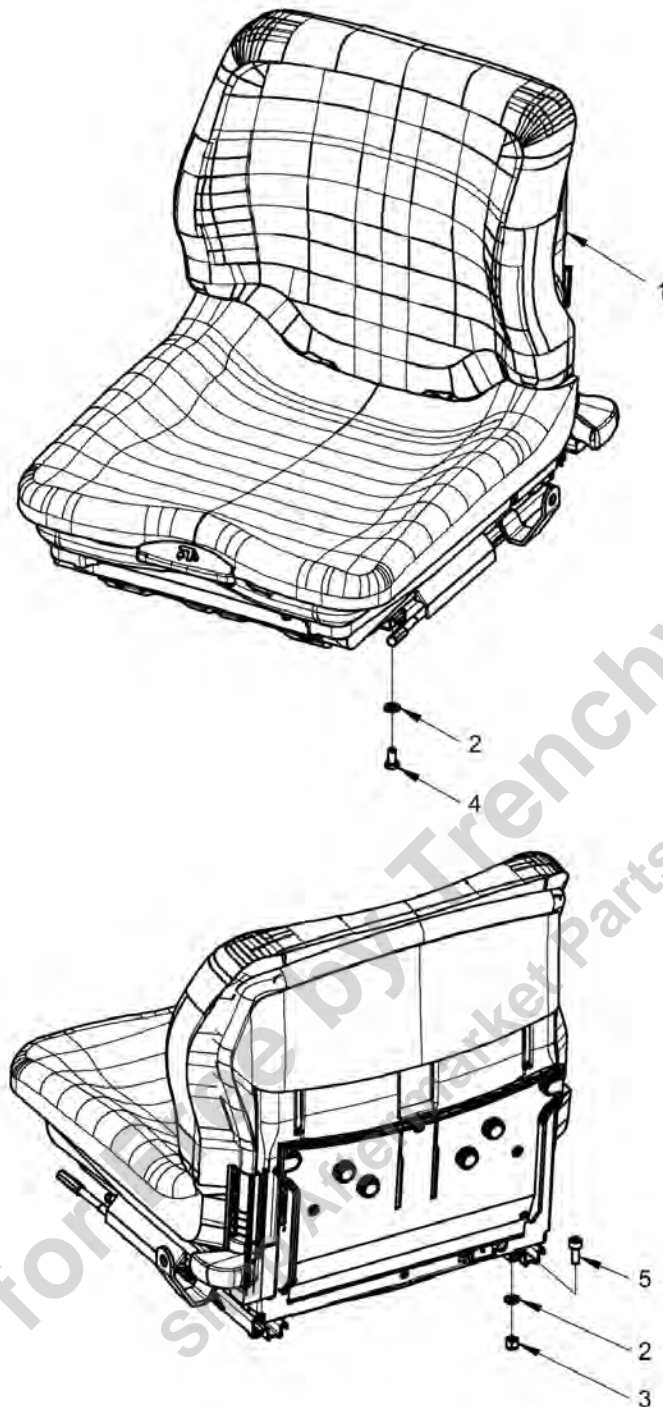

Drivers platform Driver seat, galon suspended

Item	Part No.	Name	Qty	L	SN INFO
1	4700377518	Seat, galon suspensioned	1		
-	4700945622	Seat switch	1		
-	4700945660	Seat cushion	1		
-	4700945661	Adjuster kit, slide	1		
2	4700904229	Washer, 8.4x 6x1.5 mm 300HV	4		
3	4700586003	Lock nut M8	4		
10	4700372570	Seat, galon suspensioned	1		
-	4700909535	Sliding rail with handle	1		
-	4700909536	Sliding rail	1		
-	4700936283	Seat switch	1		
11	4700904229	Washer, 8.4x 6x1.5 mm 300HV	4		
12	4700586003	Lock nut M8	2		
13	4700500019	Hexagon screw	2		
14	4700508009	Screw	2