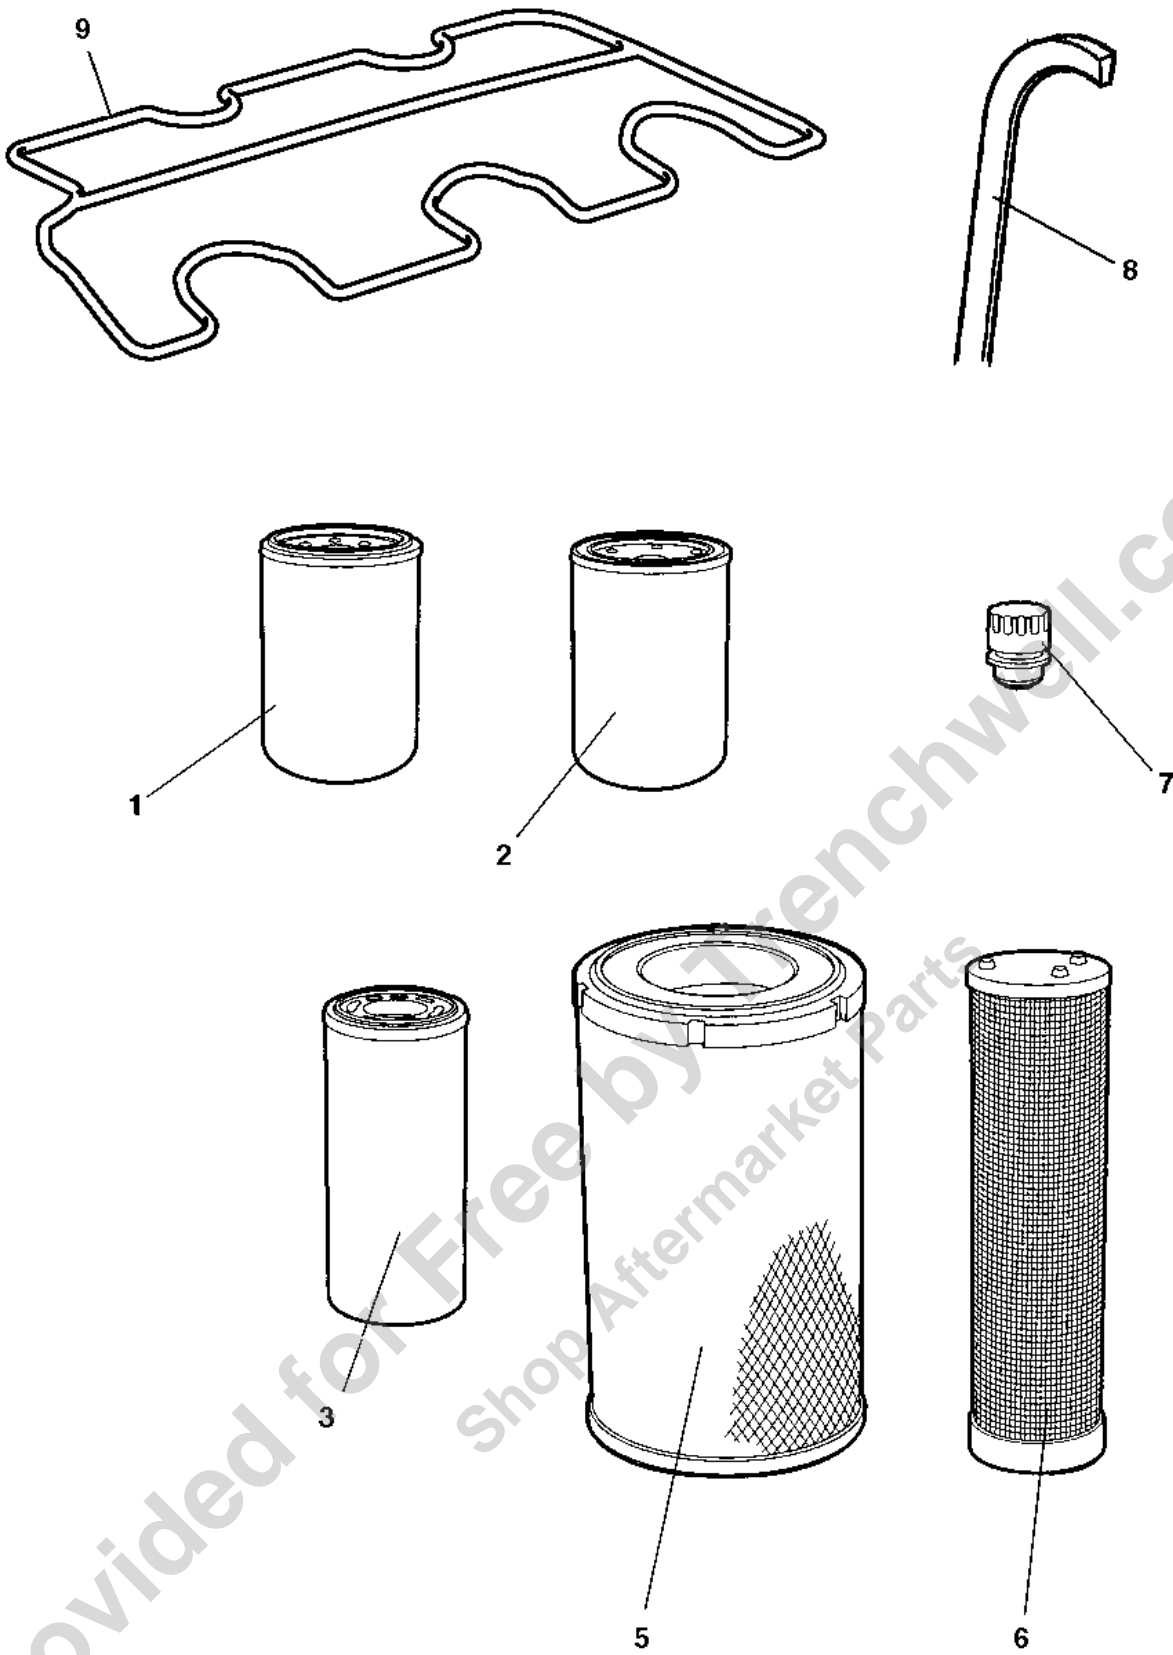

Service kits 4812160152 Service kit, 1000h Plus

Refer to the Parts Online web page for most up-to-date information. The printed information might be outdated.

Item	Part No.	Name	Qty	L	SN INFO
0	4812160152	Service kit, 1000h Plus			
1	4812160094	Engine oil filter element	1		
2	4812156263	Fuel filter element	1		
3	4812156264	Pre-fuel filter element	1		
4	4812160090	V-belt	1		
5	4700376637	Hydraulic filter element	1		
6	4700939802	Air filter element Main	1		
7	4700939803	Air filter element Safety	1		
8	4700357138	Ventilating filter	1		
9	4812160093	Valve cover gasket	1		
10	4812161883	Dynapac Gear Oil 300 / 5 ltr.	1		
11	4812161855	Dynapac Engine Oil 200 / 5 ltr.	1		
12	4812161868	Dynapac Hydraulic 300 / 20 ltr	1		
13	4812030096	Dynapac Roller Grease	1