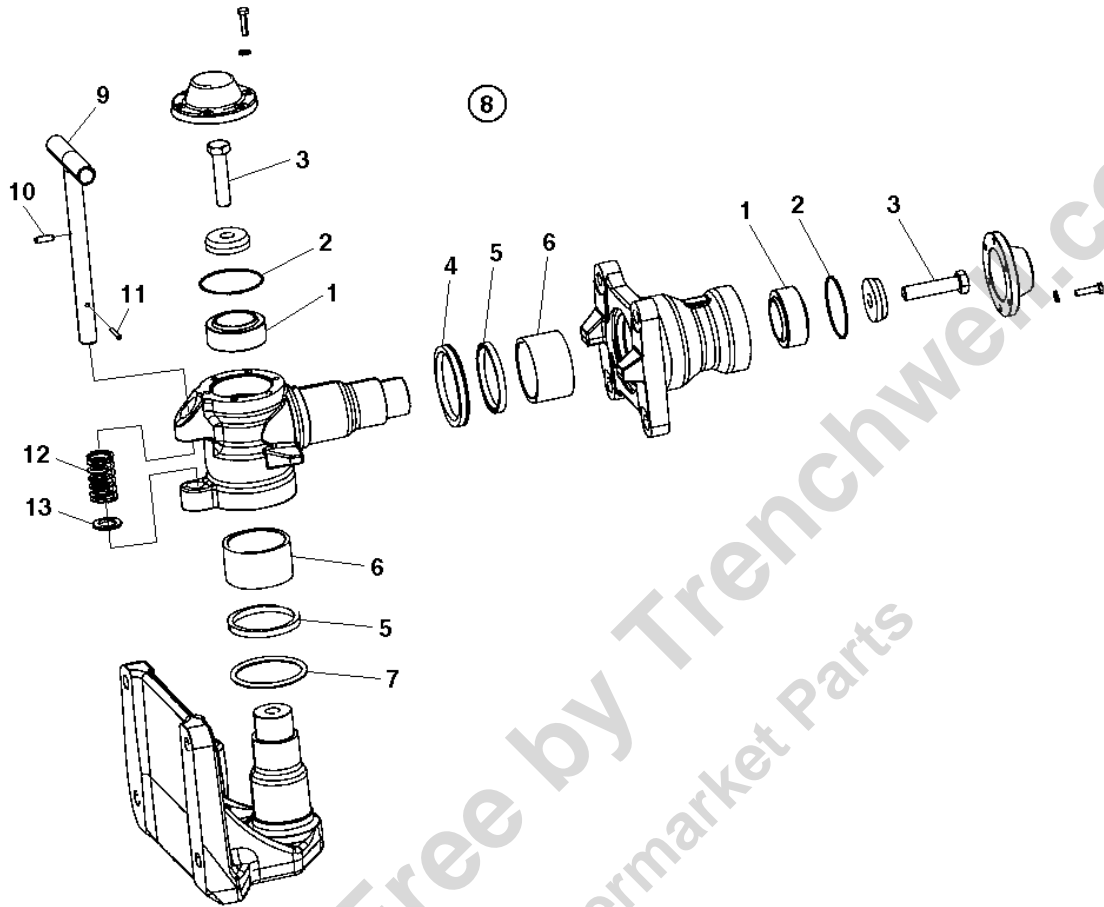

Provided for Free by Trenchwell.com
 Shop Aftermarket Parts

Repair kits 4700945928 Repair kit, Steering hitch

Item	Part No.	Name	Qty	L	SN INFO
0	4700945928	Repair kit, Steering hitch			
1	4700792611	Radial spherical plain bearing	2		
2	4700791962	O-ring	2		
3	4700500050	Screw	2		
4	4700388171	Sealing, V-ring	1		
5	4700388173	Shear wiper	2		
6	4700388172	Bushing	2		
7	4700160058	O-ring	1		