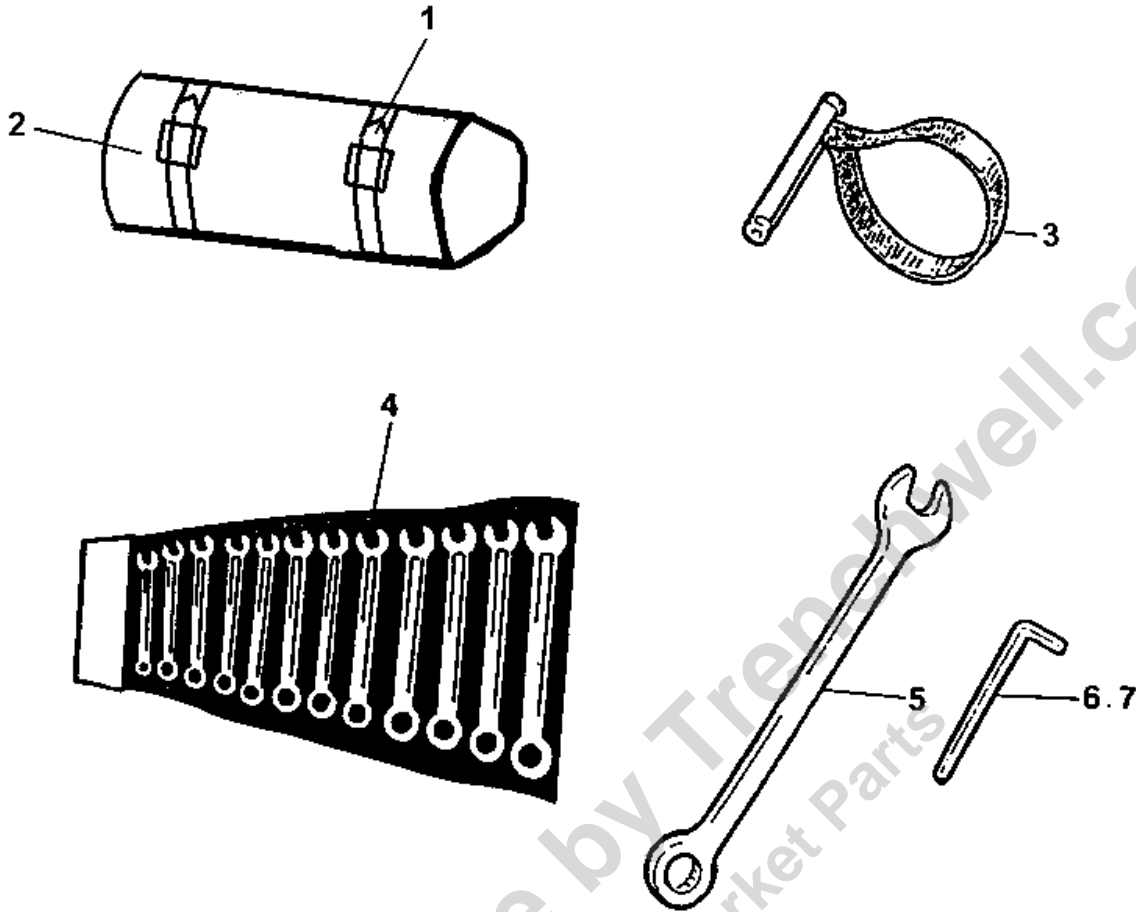

Provided for Free by Trenchwell.com
Shop Aftermarket Parts

Optional equipment Tool equipment

Provided for Free by Trenchwell.com
Shop Aftermarket Parts

Item	Part No.	Name	Qty	L	SN INFO
0	4700377248	Tool set	1		
1	4700792061	Strap	2		
2	4700277992	Tool bag	1		
3	4700902610	Belt pliers	1		
4	4700901212	Open end spanner	1	A	
5	4700485177	Wrench 6"	1		
6	4700485034	Allen wrench 4 mm	1		
7	4700792060	Allen wrench 3 mm	1		