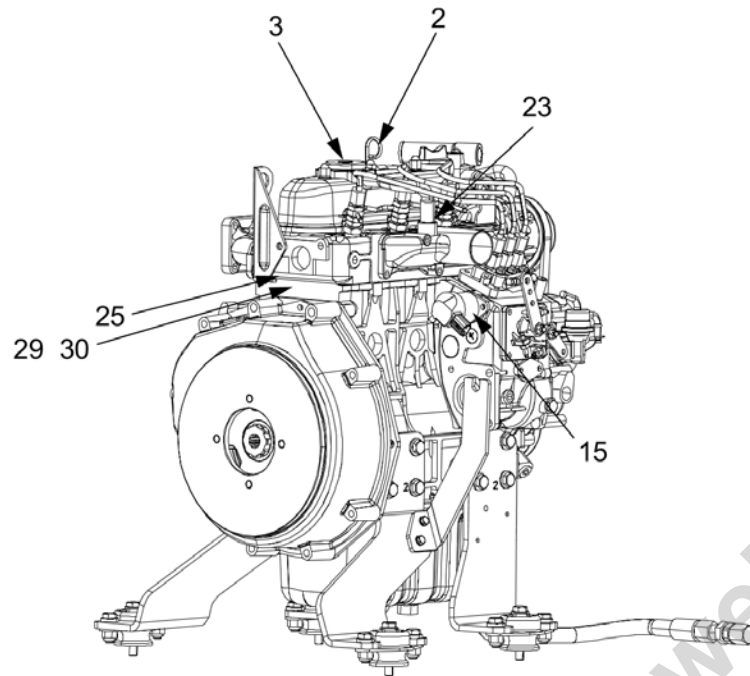

Engine room 4812128983 Diesel engine, Kubota D1105 E4B T4F / Stage V (18,1 kW)

Item	Part No.	Name	Qty	L	SN INFO
0	4812128983	Diesel engine, Kubota D1105 E4B T4F / Stage V	1		
1	4812160092	Starter	1		
2	4812160080	Dip stick	1		
3	4812160088	Oil cap	1		
4	4812160091	Alternator	1		
5	-	Pulley, V-belt	1		
6	-	Alternator, Fan	1		
7	-	Pulley, Alternator	1		
8	-	Pre-fuel filter element	1		
9	4812160094	Engine oil filter element	1		
10	-	Fuel Filter element	1		
11	4812160090	V-belt	1		
13	4812160093	Valve cover gasket	1		
14	-	Piston ring set	1		
15	4812161563	Stop solenoid	1		
16	4812161564	Temp sensor	1		
17	4812161257	Oil pressure switch	1		
18	-	O-ring	1		
21	4700162027	Sealing	2		
22	4700792760	Screw M12	1		
23	-	Gasket, In manifold	1		
24	-	Gasket, ex manifold	1		
25	-	Head cylinder gasket	1		
26	-	Guide, inlet valve	3		
27	-	Guide, exhaust valve	3		
28	-	Seal, valve stem	6		
29	-	Valve, inlet	3		
30	-	Valve, exhaust	3