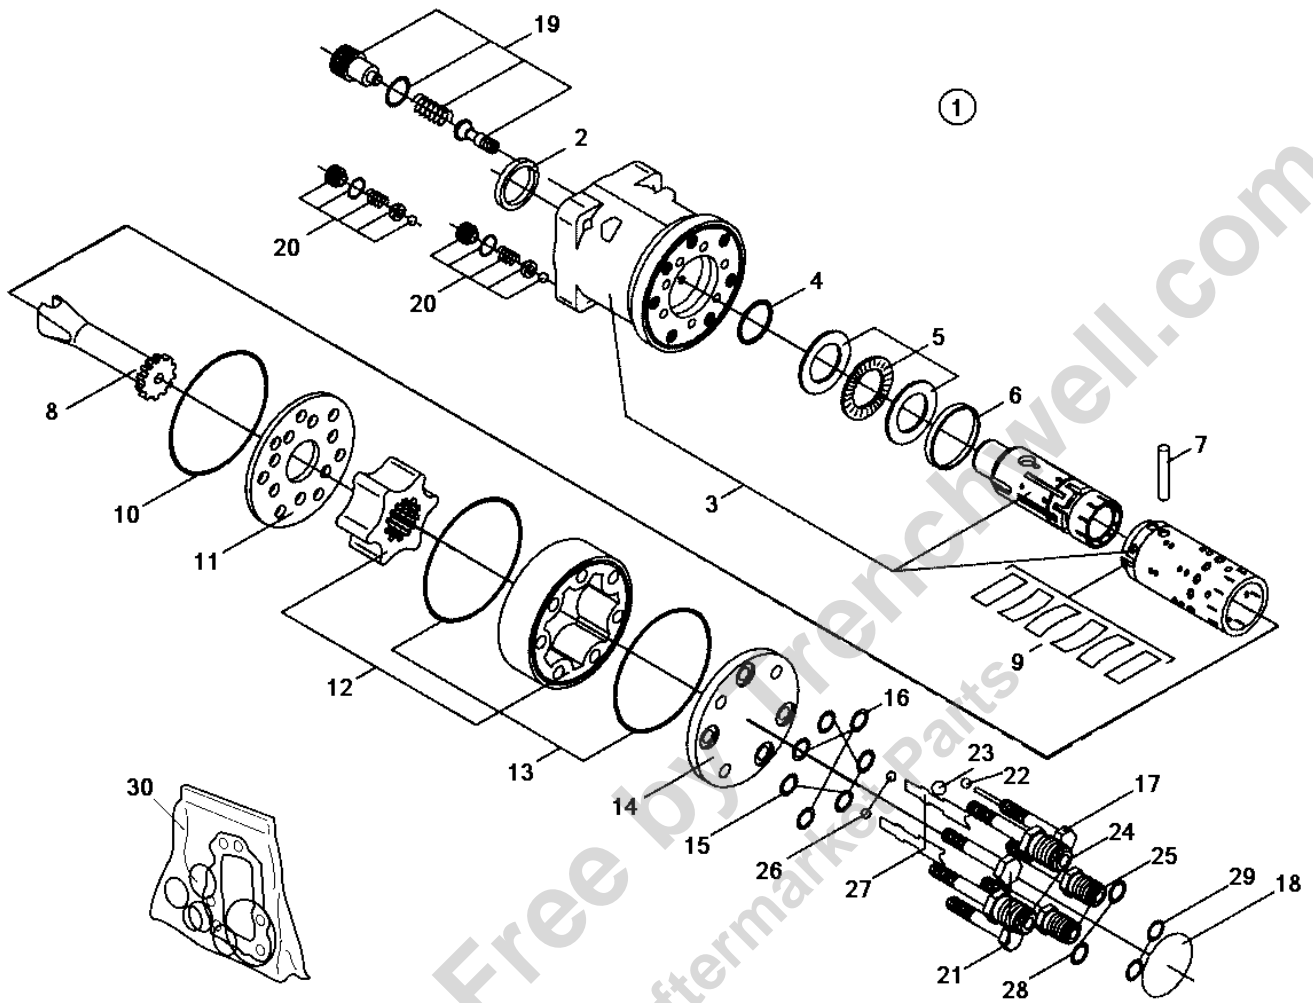

Hydraulic system 4700387274 Steering valve

Item	Part No.	Name	Qty	L	SN INFO
1	-	Steering valve, cpl	1		
2	-	Seal ring	1	A	
3	-	Housing, spool and sleeve	1		
4	-	O-ring	1	A	
5	-	Piston guides	1		
6	-	Cover	1		
7	-	Cross pin	1		
8	-	Cardan shaft	1		
9	-	Set of springs	1		
10	-	O-ring	1	A	
11	-	Distributor plate	1		
12	-	Gear wheel set	1		
13	-	O-ring	2	A	
14	-	End cover	1		
15	-	O-ring	4	A	
16	-	Washer	3	A	
17	-	Screw with pin	1		
18	-	Name plate	1		
19	-	Relief valve	1		
20	-	Shock valves	2		
21	-	Screw	2		
22	-	Ball	1		
23	-	Ball	1		
24	4812159159	Port	2	B	
25	4812159160	Port	2	C	
26	-	Ball	2		
27	-	Ball stop	2		
28	-	O-ring	2		
29	-	O-ring	2		
30	4700935429	Seal kit	1		

Comments for Page: 4700387274 Steering valve

(L)OCAL REMARKS

A | en_US | Included in sealkit, item 30

B | en_US | P and T

C | en_US | L and R