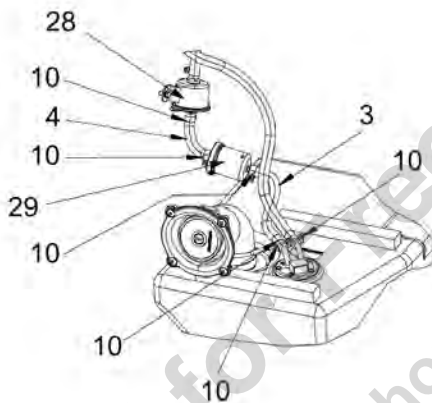

Engine room Fuel system

Item	Part No.	Name	Qty	L	SN INFO
1	4700904229	Washer, 8.4x 6x1.5 mm 300HV	1		
2	4700947680	Hexagon head screw m	2		
3	4700904984	Fuel hose	1	B	
4	4700904984	Fuel hose	1	K	
5	4700904984	Fuel hose	1	A	
6	4700904984	Fuel hose	1	B	
7	4700904984	Fuel hose	1	G	
8	4700791774	Hose connection	1		
9	4700791422	Hose	1	C	
10	4700313001	Hose clamp, 11-18 x 9 mm	10		
12	4700313108	Hose clamp	2		
13	4700904228	Washer 6,4x12x1,5	2		
14	4700500012	Hex. screw	2		
15	4700387279	Fuel tank	1		
16	4700387552	Fuel level gauge	1		
16	4700945777	Gasket	1		
17	4700904698	Plain washer	5		
18	4700903236	Screw, Thread rolling K40x20	5		
19	4700387695	Fuel hose	1		
20	4700387682	Filler neck	1		
21	4700313023	Hose clamp	2		
22	4700792180	Blind rivet	4		
23	4812118459	Fuel cap	1		
23	4812118885	Key "044"	2		
24	4700202042	Rubber strip	2	H	
25	4812156263	Fuel filter element	1		
25	-	Filter head	1		
27	-	Water separator, cpl	1		
27	-	Filter element	1		
27	-	O-ring	1		
28	4812156389	Fuel pump	1		
29	4812156264	Pre-fuel filter element	1