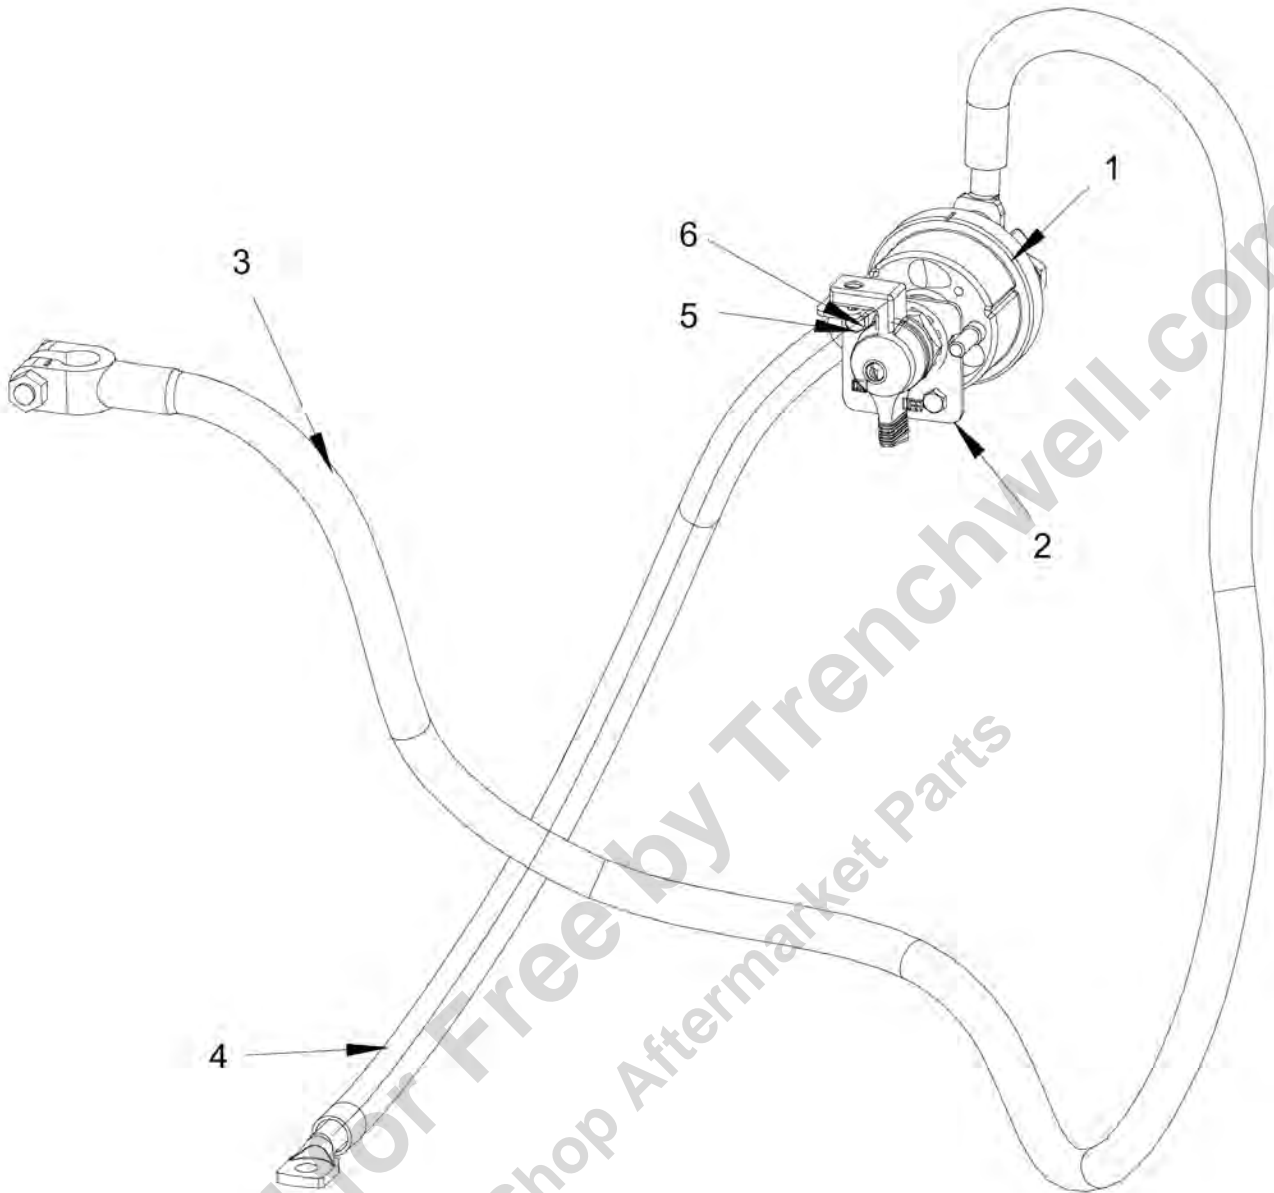

Electrical equipment Battery disconnecter - double pole (option)

Item	Part No.	Name	Qty	L	SN INFO
1	4812315373	Battery switch	1		
2	4812315374	Battery switch handle	1		
3	4812129046	Battery cable	1		
4	4812118385	Connection cable, coarse	1		
5	4700500004	Screw M5x12 8,8	2		
6	4700902284	Nut M5	2		

Provided for Free by Trenchwell.com
Shop Aftermarket Parts