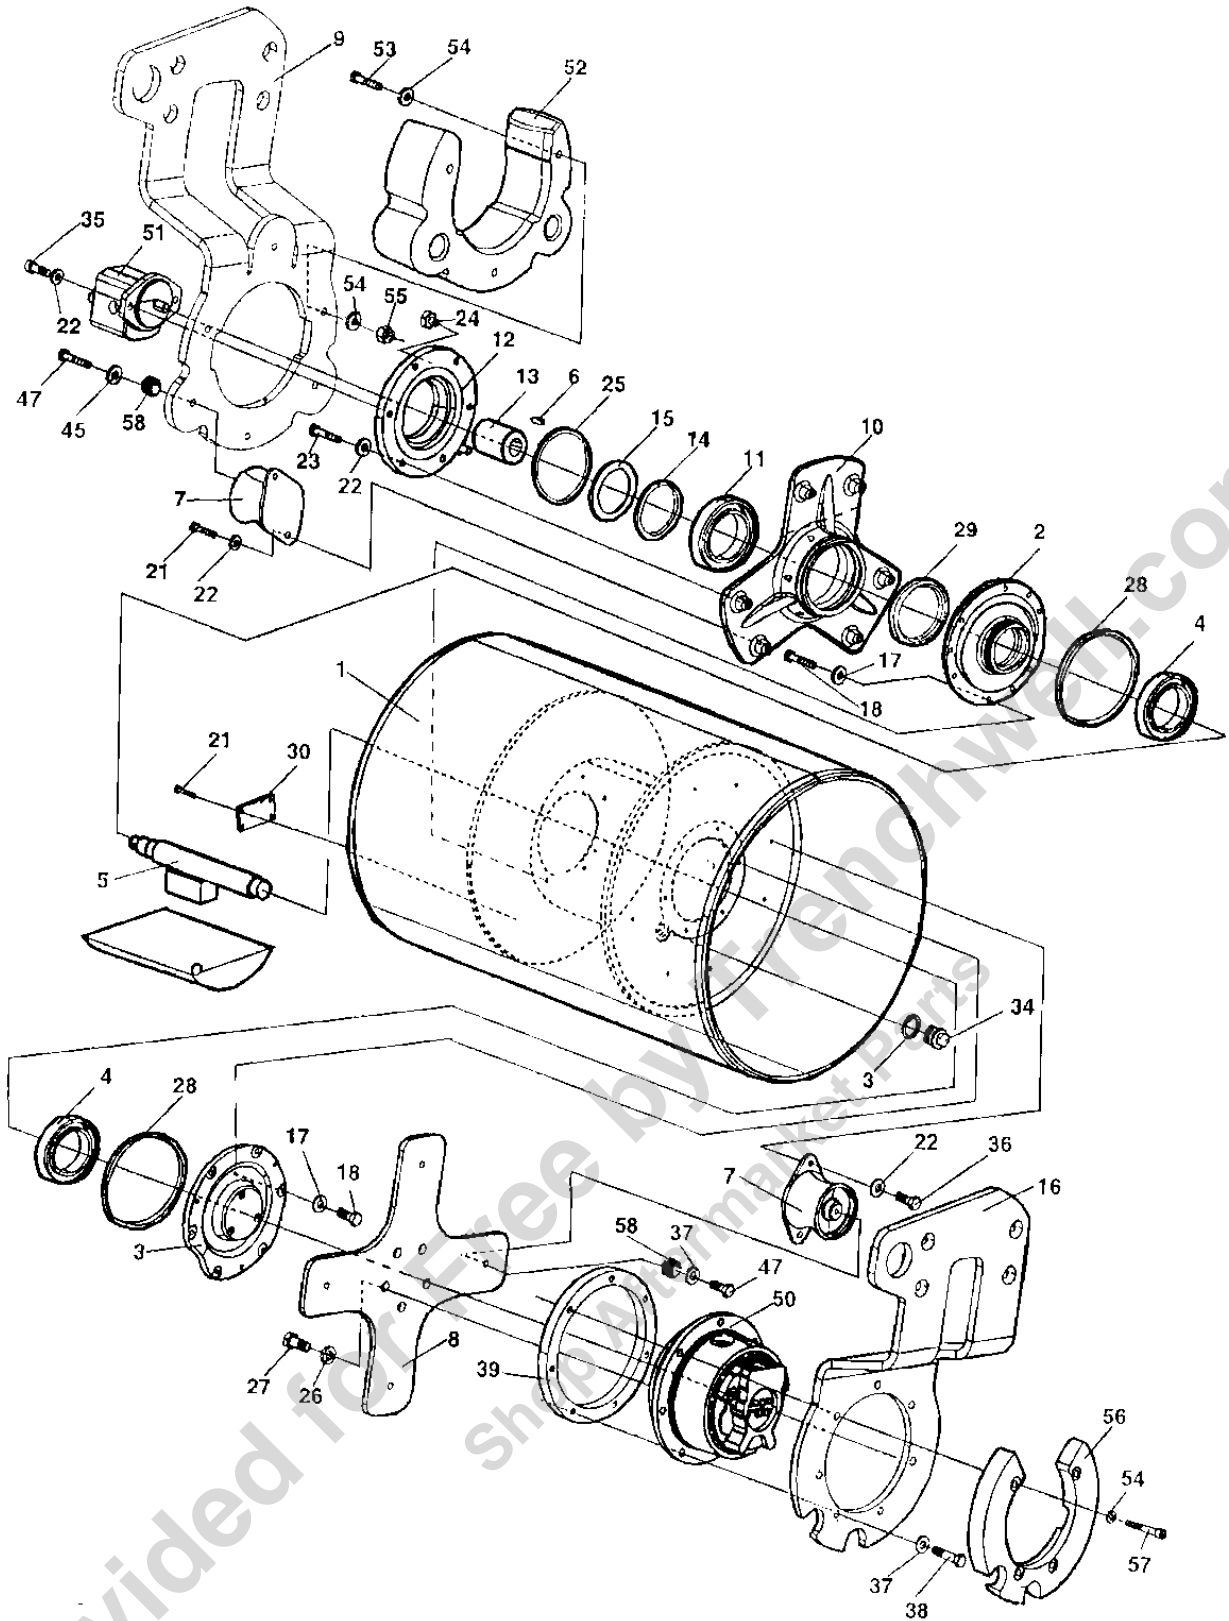

Drum Drum

Refer to the Parts Online web page for most up-to-date information. The printed information might be outdated.

Item	Part No.	Name	Qty	L	SN INFO
1	4812120634	Drum	1		
2	4700386619	Bearing housing	1		
3	4700386620	Bearing housing	1		
4	4700791433	Spherical roller bearing	2		
5	4700386627	Eccentric shaft	1		
6	4700350029	Feather key	1		
7	4700391984	Shock absorber	7		
8	4700386622	Drive disc	1		
9	-	Fork, vibration side	1	A	
10	4700386241	Bearing housing	1		
11	4700111018	Ball bearing	1		
12	4700358666	Adapter	1		
13	4700349202	Coupling	1		
14	4700358689	Spacer ring	1		
15	4700903154	Retaining ring	1		
16	-	Fork, drive side	1	A	
17	4700904640	Washer, 8.4x 6x1.5 mm 300HV	12		
18	4700500022	Screw	12		
19	4700904228	Washer 6,4x12x1,5	3		
20	4700500012	Hex. screw	3		
21	4812110596	Hexagon head screw M10x40 10,9 A3K	6		
22	4700904557	Washer, 10.5x22x4 mm 300 HV	22		
23	4700500029	Steel plain washer	6		
24	4700343490	Air breather	1		
25	4700160132	O-ring 70	1		
26	4700904558	Washer, 17x30x6 mm 300 HV	5		
27	4700947694	Screw, M16 x 35 mm 10.9 GEOMET®	5		
28	4700791425	O-ring 70	2		
29	4700791426	Radial lip seal	1		
30	-	Sign plate	1		
31	4700527002	Drive screw	4		
33	4700162017	Seal ring	1		
34	4700343744	Magnetic plug	1		
35	4700508029	Cylinder screw	2		
36	4812110663	Hexagon head screw M10x25H 10,9 A3K	8		
37	4700904703	Plain washer 13x24x4 mm	11		
38	4700925519	Screw M12x55 10.9 GEOMET	7		
39	4700387137	Thread ring	1		

Refer to the Parts Online web page for most up-to-date information. The printed information might be outdated.