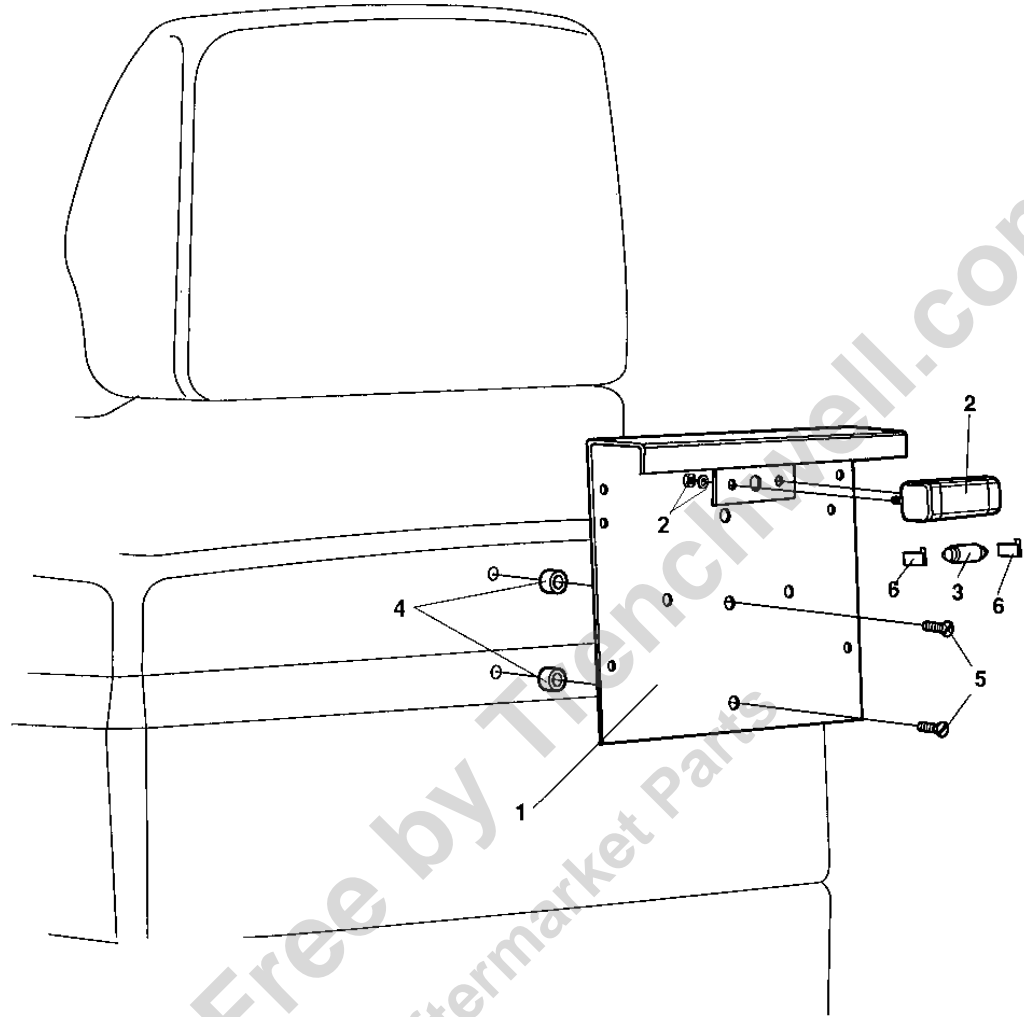

Optional equipment Registrations - plate with light

Provided for Free by Trenchell.com
Shop Aftermarket Parts

Item	Part No.	Name	Qty	L	SN INFO
1	4700355797	Licence plate holder	1		
2	4700929455	Licence plate light	1		
2	-	Washer	2		
2	-	Lock nut	2		
3	4700985013	Bulb 12V,5W	1		
4	4700371728	Spacer sleeve	2		
5	4700535008	Screw M5x20	2		
6	4700792035	Push-on terminal	2		

Provided for Free by Trenchwell.com
Shop Aftermarket Parts