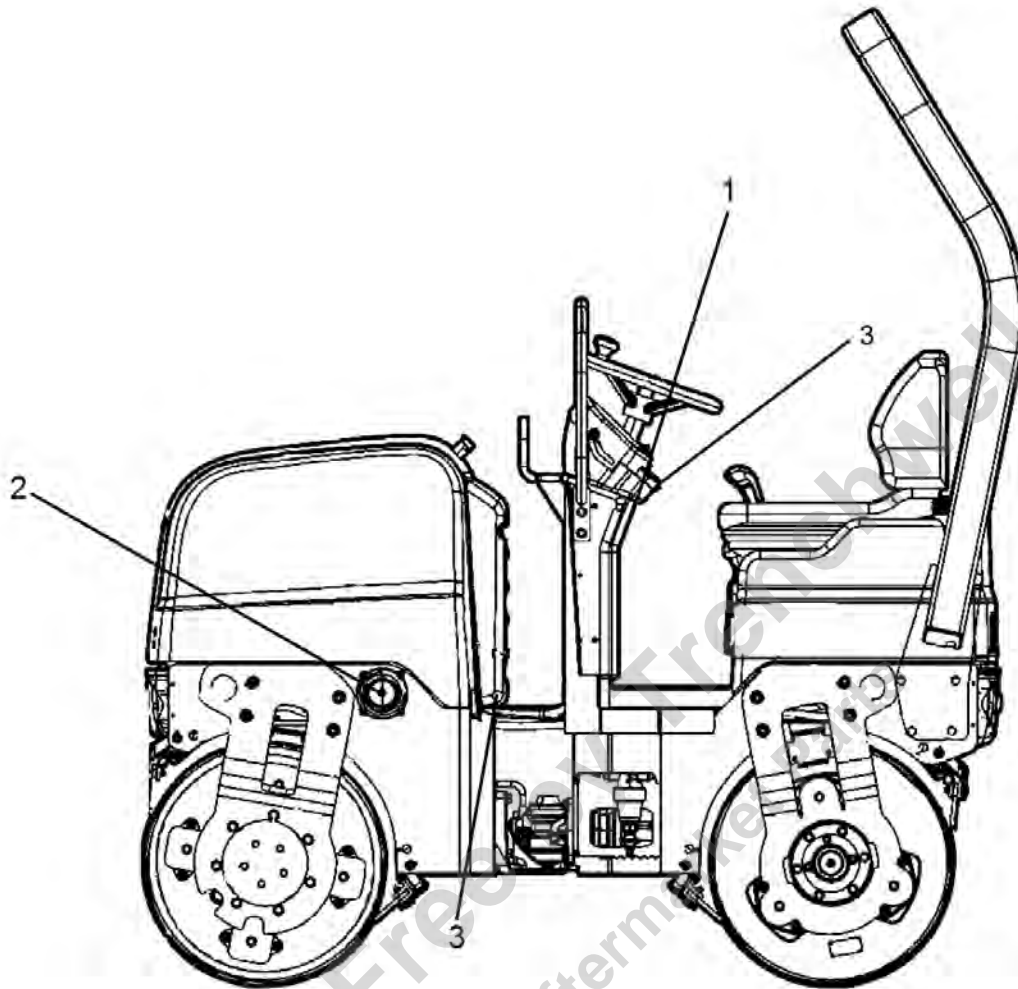

General - Keys and others Keys

Item	Part No.	Name	Qty	L	SN INFO
1	-	Ignition switch			
1	4700940451	Ignition key			
2	-	Fuel cap			
2	4812118885	Key "044"			
3	4700358881	Pad lock			
3	4812161396	Key			

Provided for Free by Trenchwell.com
Shop Aftermarket Parts