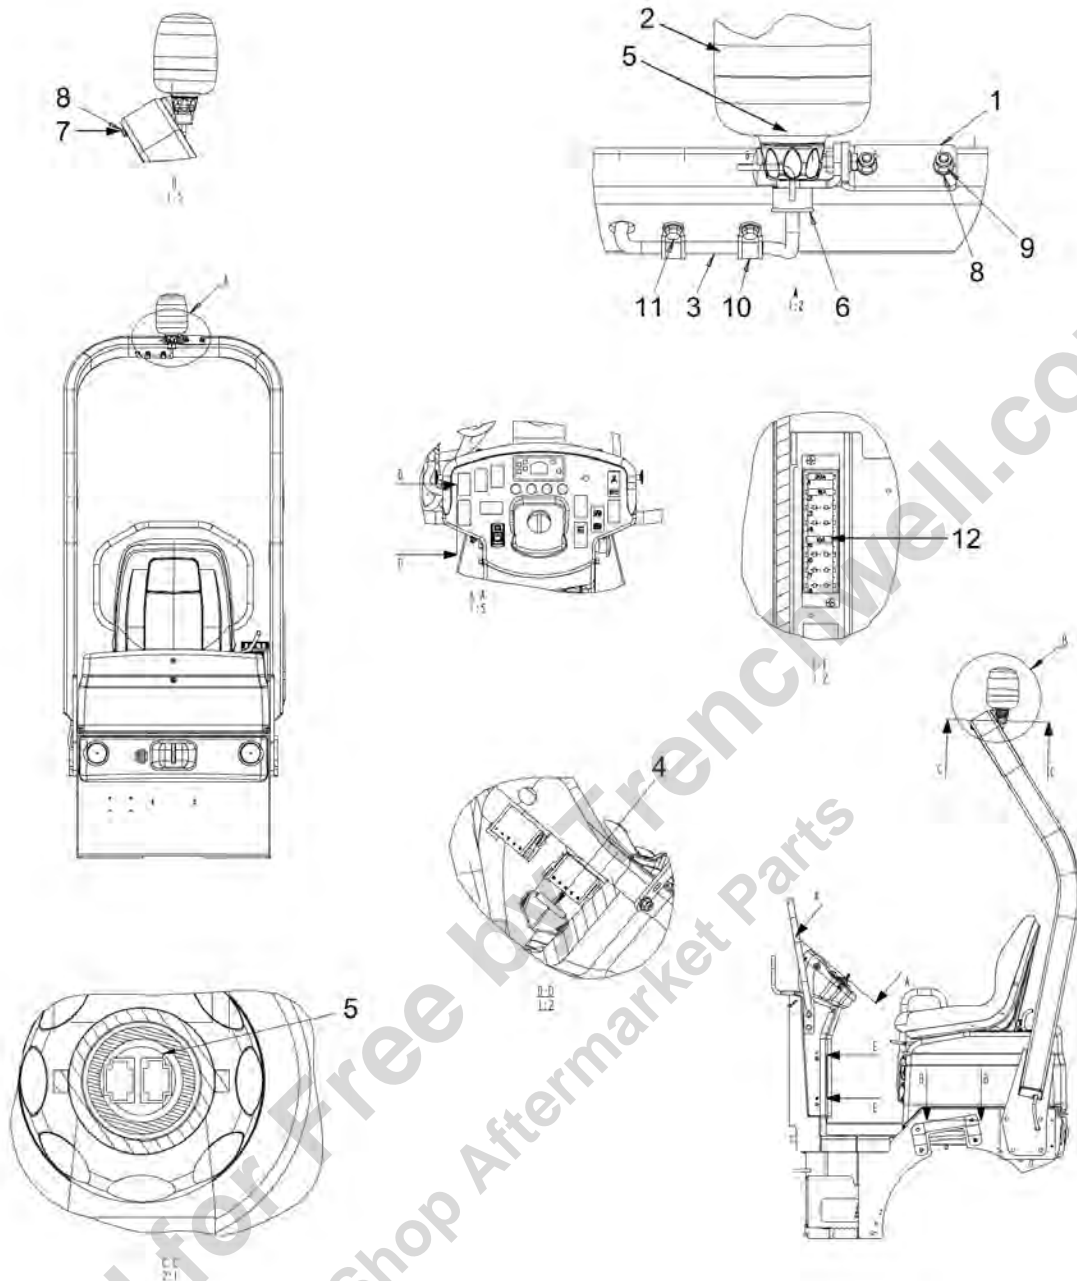

Rotating beacon Rotating beacon with Rops - without switch Option

Item	Part No.	Name	Qty	L	SN INFO
1	4700389561	Bracket	1		
1	4700629101	Spirol pin	1		
1	4700500021	Screw, M8x20 mm 8.8 A2K	1		
1	4700500053	Screw, M8x20 mm 8.8 A2K	1		
1	4700904229	Washer, 8.4x 6x1.5 mm 300HV	1		
2	4812122610	Rotating beacon 12V	1		
2	-	Screw	1		
2	-	Lock nut	1		
3	4700389763	Cable harness	1		
4	4700960066	Terminal	1		
5	4700791981	Connector plug	1		
6	4700791980	Rubber protection	1		
7	4700500180	Hex. screw	2		
8	4700904229	Washer, 8.4x 6x1.5 mm 300HV	4		
9	4700586003	Lock nut M8	2		
10	4700921039	Pipe clamp	2		
11	4700541702	Screw M6x12	2		
12	4700901227	Fuse 10A Red	1