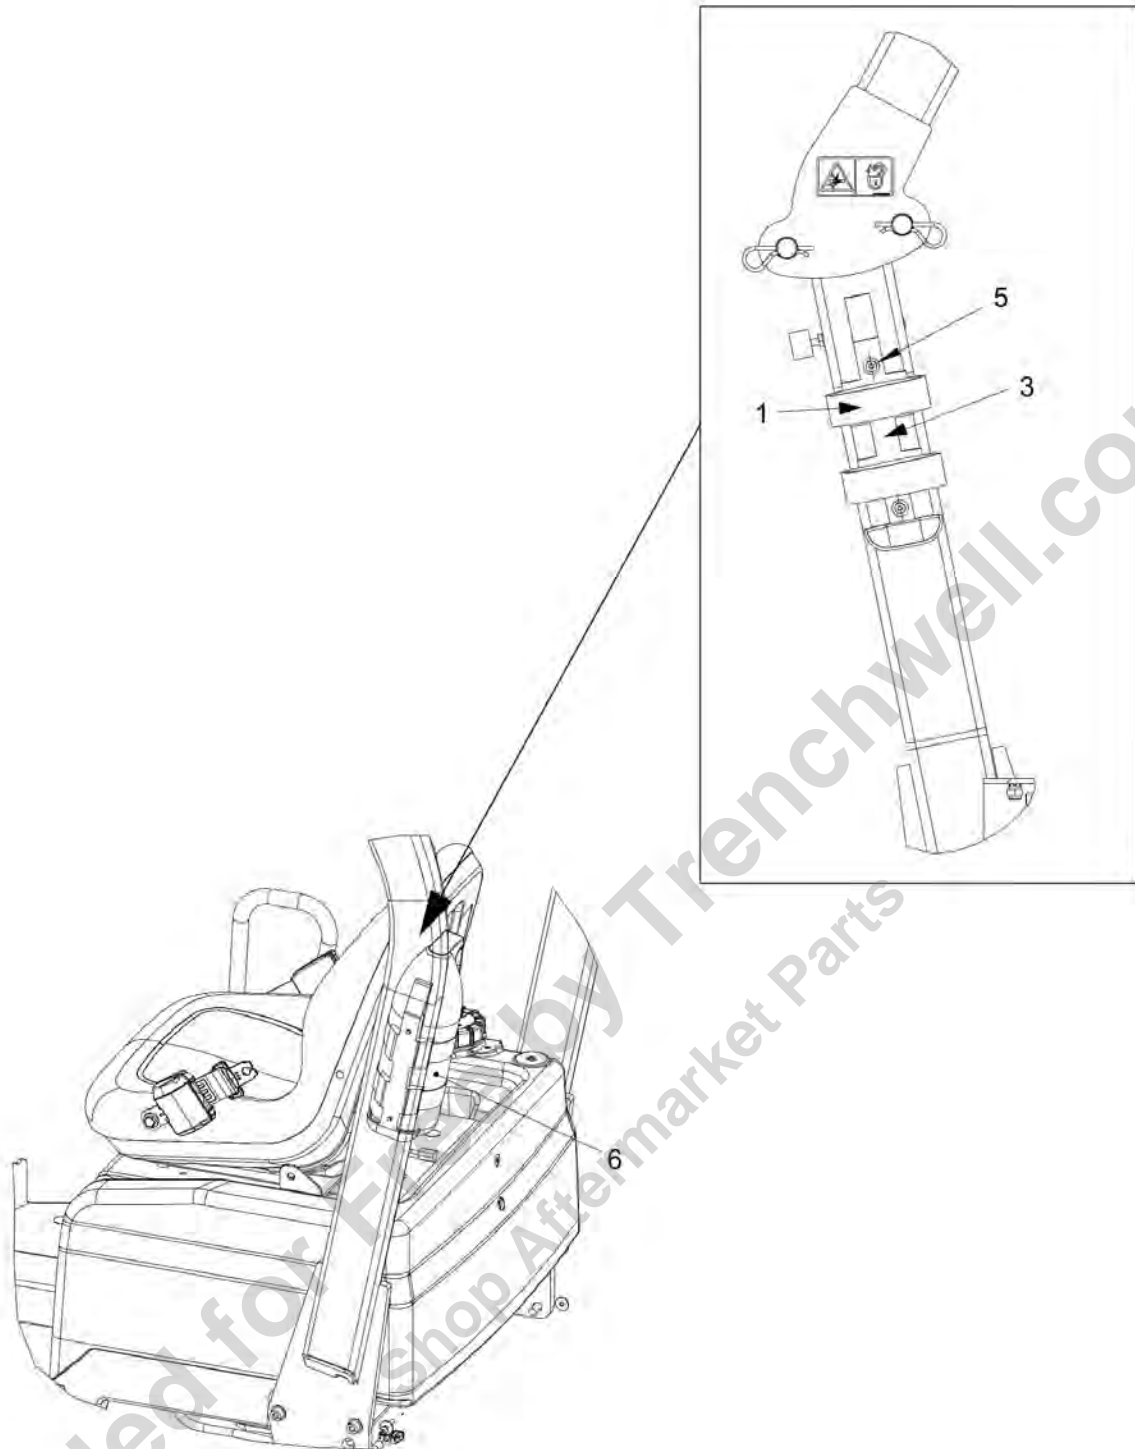

Optional equipment Fire extinguisher

Item	Part No.	Name	Qty	L	SN INFO
1	4700378857	Holder	1		
3	4700378858	Strap	2		
5	4700792185	Screw M6x16	2		
6	-	Fire extinguisher, 2 kg (Class 13A 89B C)	1		

Provided for Free by Trenchwell.com
Shop Aftermarket Parts