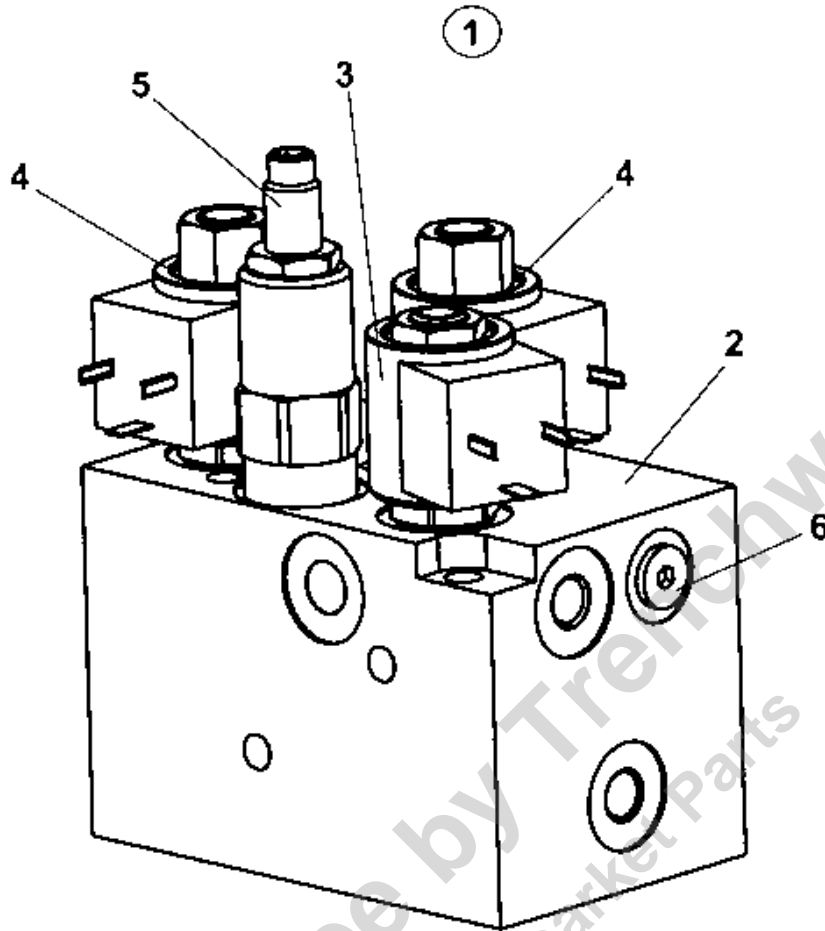

Hydraulic vibration, shut off front/rear drum 4700387276 Combination valve

Item	Part No.	Name	Qty	L	SN INFO
1	4700387276	Combination valve	1		
2	-	Control Block	1		
3	4700940885	Brake solenoid valve	1		
3	4700940887	Coil	1		
4	4700940886	Vibration solenoid valve	2		
4	4700940887	Coil	2		
5	4700940888	Valve	1		
6	-	Plug	3		

Provided for Free by Trenchwell.com
Shop Aftermarket Parts