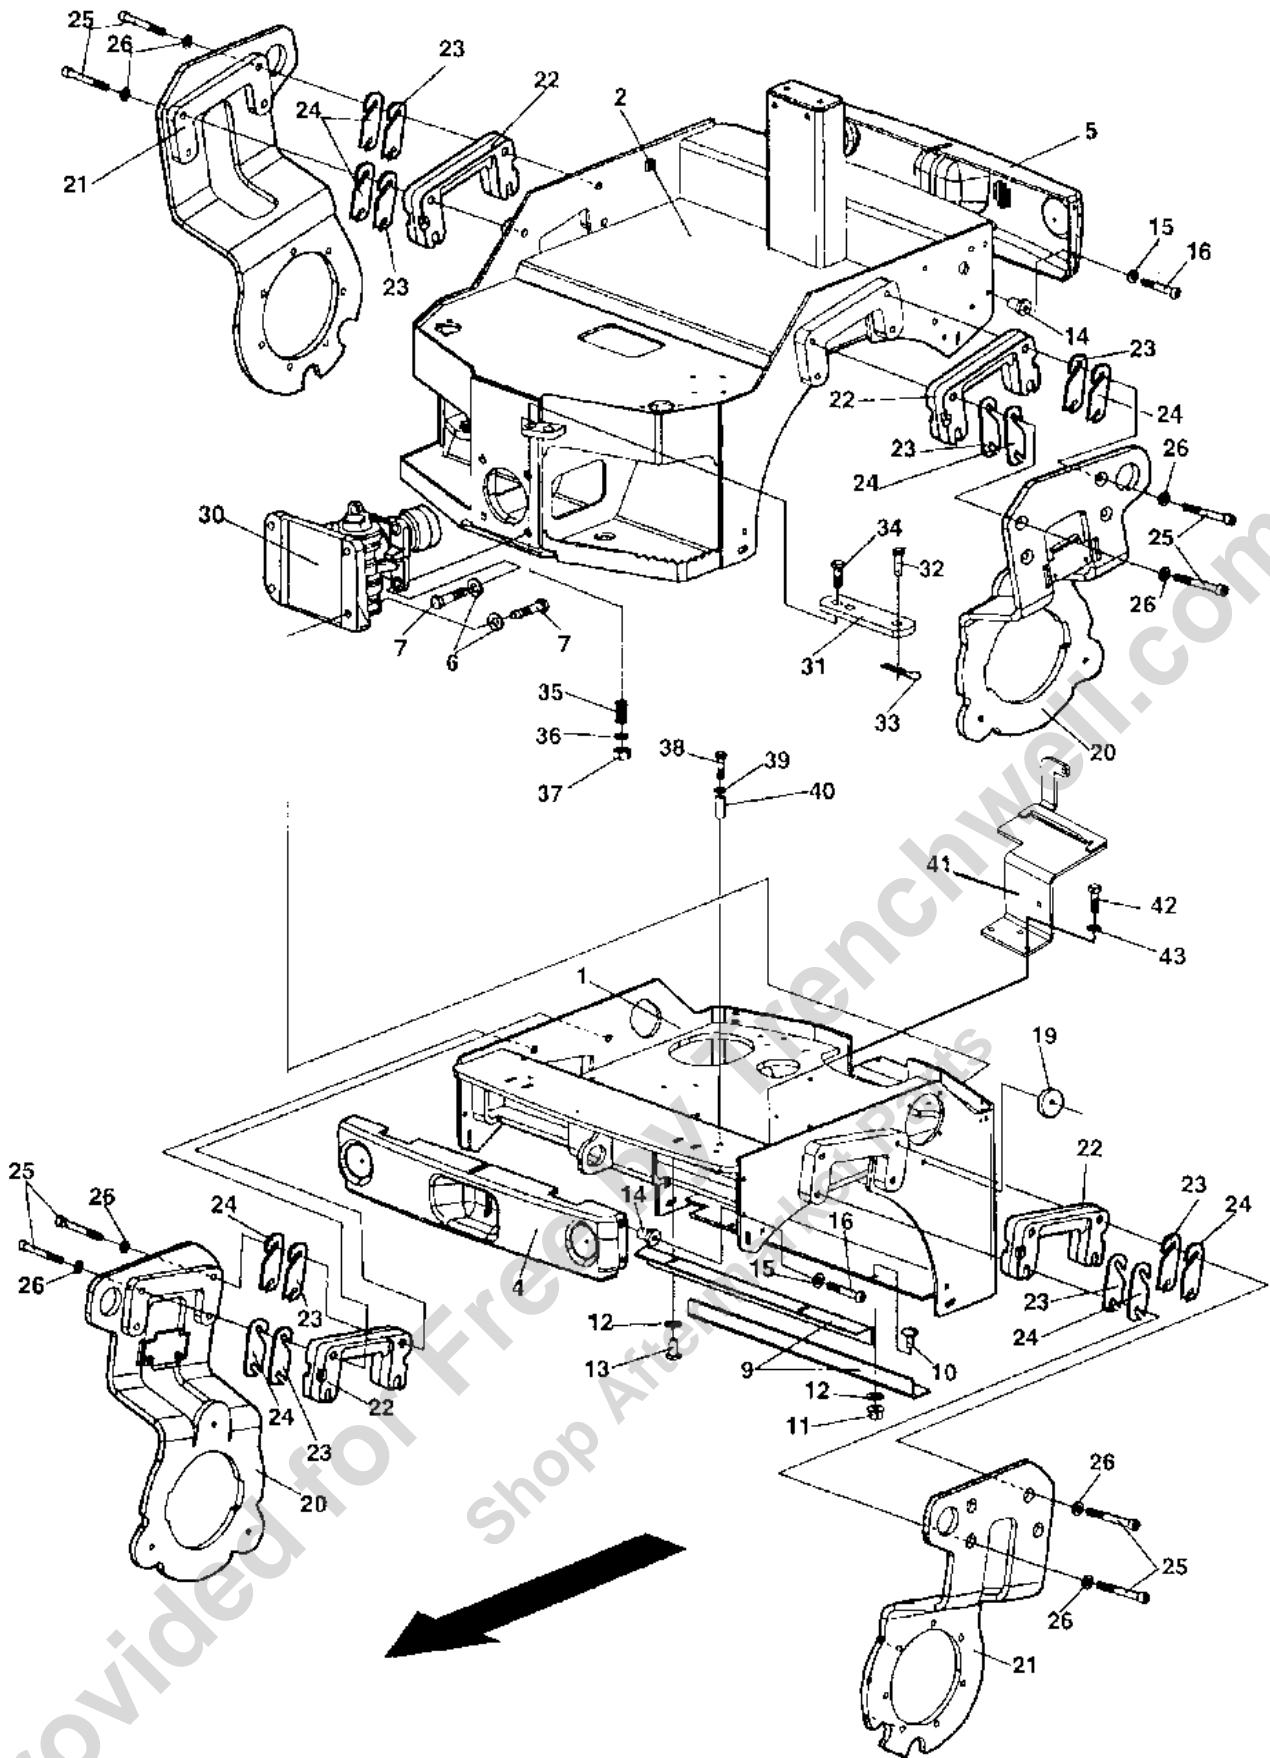

Frame Frames

Refer to the Parts Online web page for most up-to-date information. The printed information might be outdated.

Item	Part No.	Name	Qty	L	SN INFO
1	4700387055	Frame, front	1		
2	4700387056	Frame, rear	1		
4	4700387376	Cover, frame	1		
5	4700387886	Cover, frame	1		
6	4700904214	Washer 15x30x4 300 HV	8		
7	4700500176	Screw M14x060	8		
9	4700387779	Press plate	2		
10	4700929191	Cup square neck bolt	2		
11	4700902286	Lock nut, M8x1.25 mm A2K	2		
12	4700904556	Steel plain washer 8,4x16x3,0	4		
13	4700500053	Screw, M8x20 mm 8.8 A2K	2		
14	4700387949	Rubber nut	8		
15	4700904228	Washer 6,4x12x1,5	8		
16	4700791559	Screw M06x35	8		
19	-	Reflector	1	A	
20	4812120575	Fork, vibration side	2		
21	4812120576	Fork, drive side	2		
22	4700388153	Spacer	8		
23	4700387425	Shim	N		
24	4700387424	Shim	N		
25	4700791973	Screw M12x150	16		
26	4700904231	Washer, 13x24x2 mm 300 HV	16		
30	4700377621	Hitch	1		
31	4812125943	Lock link	1		
32	4700530027	Hopper shell l.h.	1		
33	4700635061	Pin	1		
34	4700500208	Bearing bush, inside	1		
35	4700349332	Pressure spring	1		
36	4700904233	Steel plain washer 21x36x3	1		
37	4700586022	Lock nut	1		
38	4700508027	Screw	2		
39	4700904229	Washer, 8.4x 6x1.5 mm 300HV	1		
40	4700387677	Spacer sleeve	2		
41	-	Battery shelf	1	C	
42	-	Screw	3	C	
43	-	Washer	3	C	