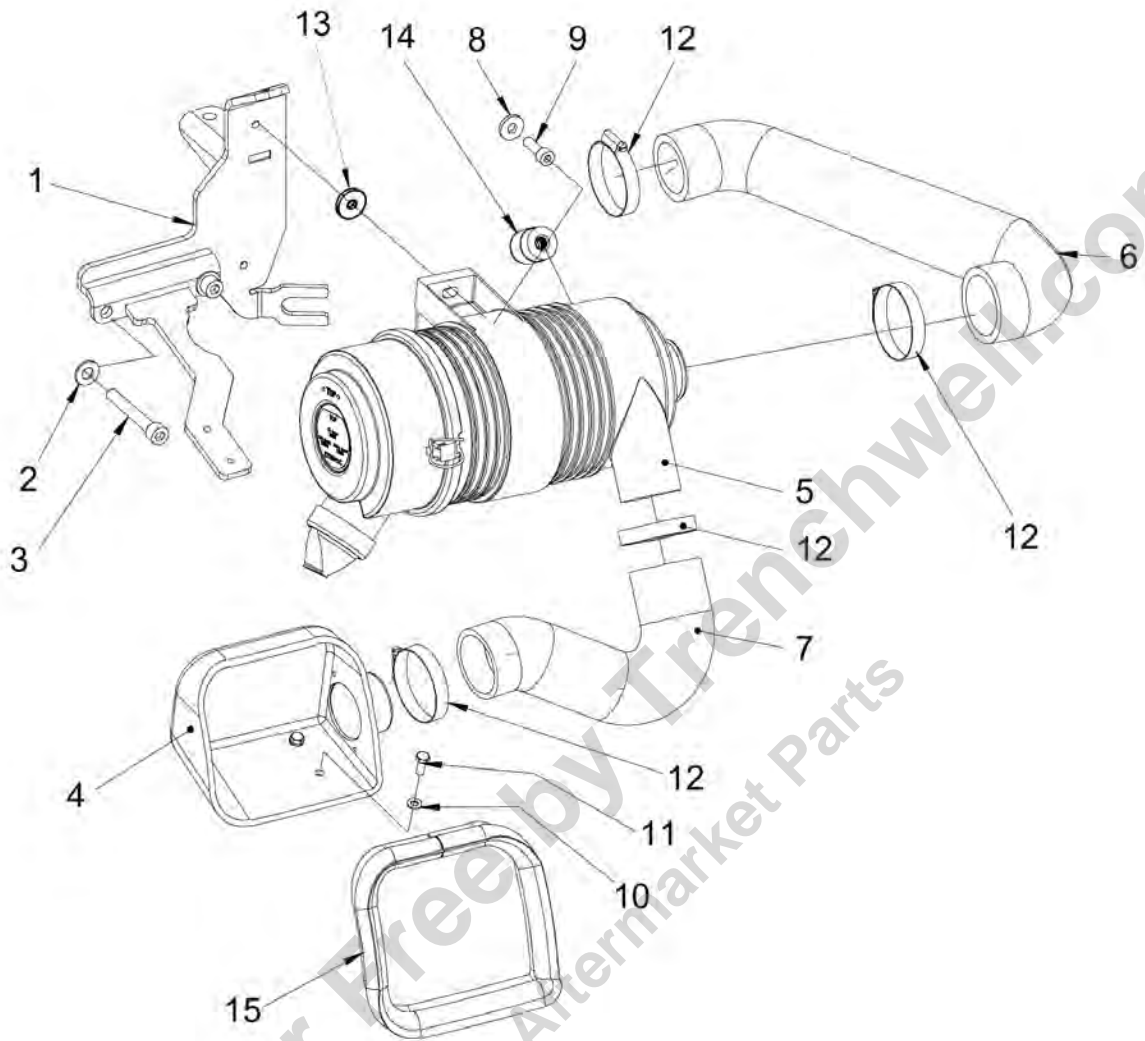

Engine room Air intake system

Item	Part No.	Name	Qty	L	SN INFO
1	4812121082	Bracket	1		
2	4700904230	Steel plain washer	2		
3	4812120952	Screw M10x080 8,8	2		
4	4812120582	Box	1		
5	4700386951	Air filter	1		
6	4812120588	Air intake hose	1		
7	4812120589	Air intake hose	1		
8	4700904640	Washer, 8.4x 6x1.5 mm 300HV	2		
9	4700508019	Cylinder screw	2		
10	4700904228	Washer 6,4x12x1,5	2		
11	4700500013	Screw, M6x16 mm 8.8 A2K	2		
12	4700313010	Hose clamp	4		
13	4700904734	Washer, 8.4x26x4 mm 300 HV	1		
14	4700499497	Indicator	1		
15	4700288129	Rubber edge trim	N	A	

Comments for Page: Air intake system

(L)OCAL REMARKS

A | en_US | L = 0,58 m