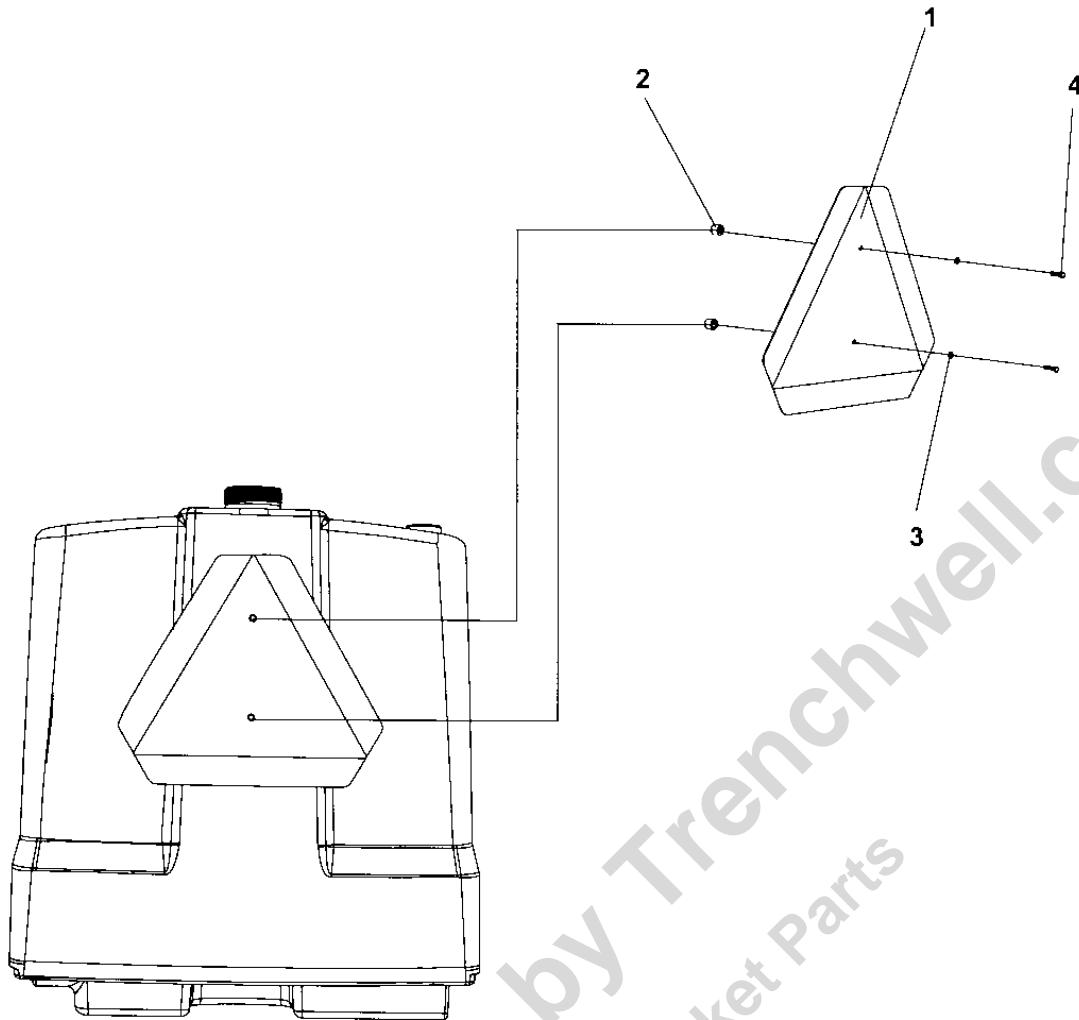

SMV-sign SMV-sign on high water tank

Provided for Free by Trenchwell.com
Shop Aftermarket Parts

Item	Part No.	Name	Qty	L	SN INFO
1	4700476019	SMV-sign	1		
2	4700371728	Spacer sleeve	2		
3	4700904281	Washer, 5,3x10x1 300HV	2		
4	4700500007	Hex. screw	2		

Provided for Free by Trenchwell.com
Shop Aftermarket Parts