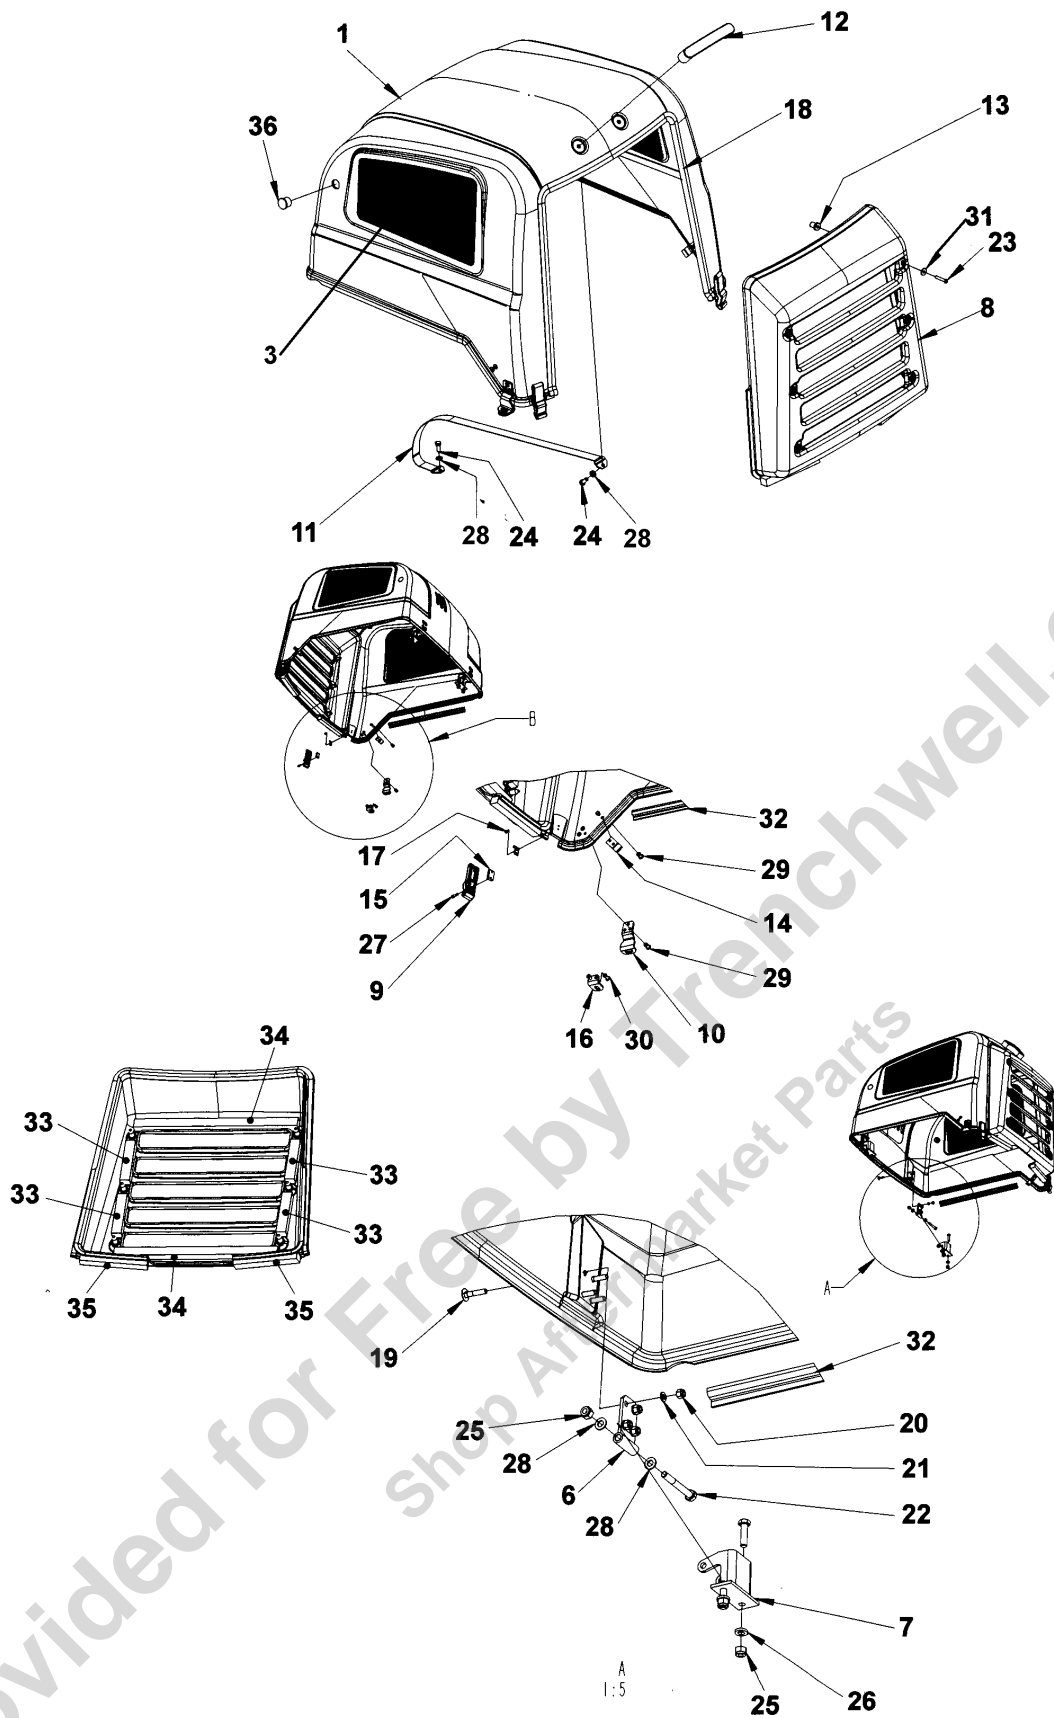

Provided for Free by Trenchwell.com
Shop Aftermarket Parts

This page intentionally left blank

Provided for Free by Trencowell.com
Shop Aftermarket Parts

Frame Engine hood

Item	Part No.	Name	Qty	L	SN INFO
1	4812128162	Engine hood	1		
3	4812120592	Grid	2		
6	4700387148	Hinge	2		
7	4700387151	Hinge	2		
8	4812121199	Cover, radiator	1		
10	4700377061	Lock plate	1		
9	4700388846	Latch	2		
11	4700387947	Metal strapping	1		
12	4700387948	Handle	1		
13	4700387949	Rubber nut	6		
14	4700388733	Controlling plate	2		
15	4700387956	Lock plate	2		
16	4700388852	Lock plate	1		
17	4700791643	Screw	4		
18	4700902166	Edge trim	1	A	
19	4700903856	Bolt M06x30	8		
20	4700586002	Lock nut M6 -8	8		
21	4700904228	Washer 6,4x12x1,5	8		
22	4700500068	Screw M08x65	2		
23	4700791559	Screw M06x35	6		
24	4700500053	Screw, M8x20 mm 8.8 A2K	3		
25	4700586003	Lock nut M8	6		
26	4700904556	Steel plain washer 8,4x16x3,0	4		
27	4700508022	Hexagon socket head cap screw	4		
28	4700904229	Washer, 8.4x 6x1.5 mm 300HV	7		
29	4700791754	Blind rivet	7		
30	4700792180	Blind rivet	2		
31	4700928381	Washer, 6.4x18x1.6 mm	6		
32	4700297018	Rubber strip	2	B	
33	4700791597	Rubber strip	4	C	
34	4700791597	Rubber strip	2	D	
35	4700791597	Rubber strip	2	E	
36	4700902890	Plug	2		