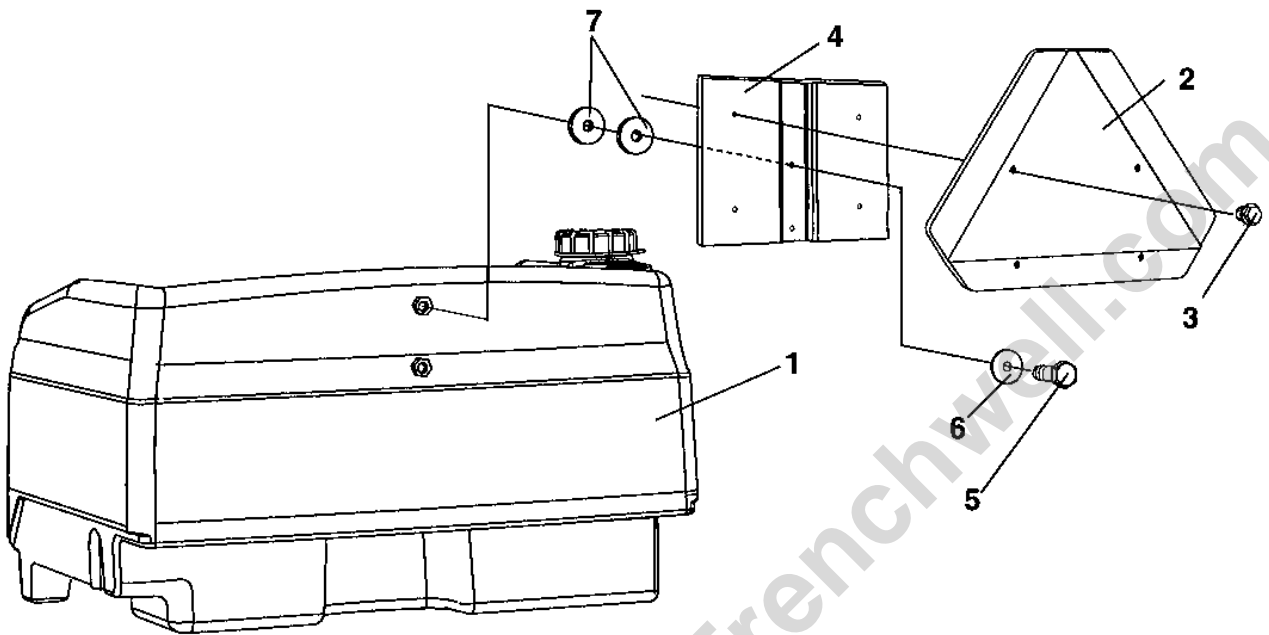

SMV-sign SMV-sign Mounting on watertank

Provided for Free by Trenchwell.com
Shop Aftermarket Parts

Item	Part No.	Name	Qty	L	SN INFO
1	-	Water tank	1		
2	4700476019	SMV-sign	1		
3	4700903782	Screw M5x12	4		
4	4700391920	Holder	1		
5	4700500006	Screw M5x16	2		
6	4700927974	Washer, 5x19x1 mm	2		
7	4700904735	Steel plain washer	4		

Provided for Free by Trenchwell.com
Shop Aftermarket Parts