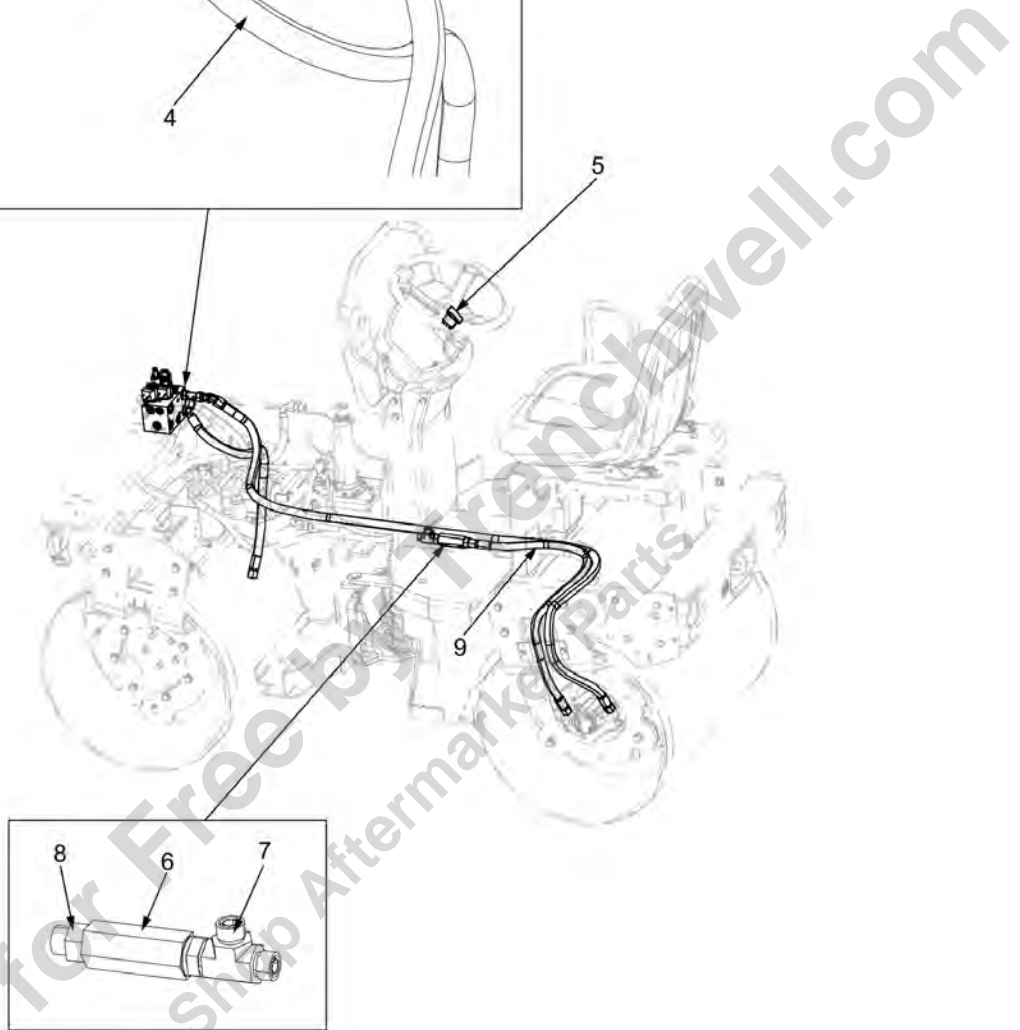

Hydraulic system Vibration shut-off one drum

Item	Part No.	Name	Qty	L	SN INFO
1	4700387276	Combination valve	1		
2	4700791700	Tee-connector	1		
3	4700483693	Hydraulic hose	1		
4	4812121737	Hydraulic hose	1		
5	4700791581	Switch	1		
6	4812120798	Check valve	1		
7	4700791792	Tee-connector	1		
8	4700791407	Straight o-ring connector	1		
9	4812121738	Hydraulic hose	1		
10	4700791837	Elbow 45, O-ring with swivel	1		

Provided for Free by Trenchwell.com
Shop Aftermarket Parts