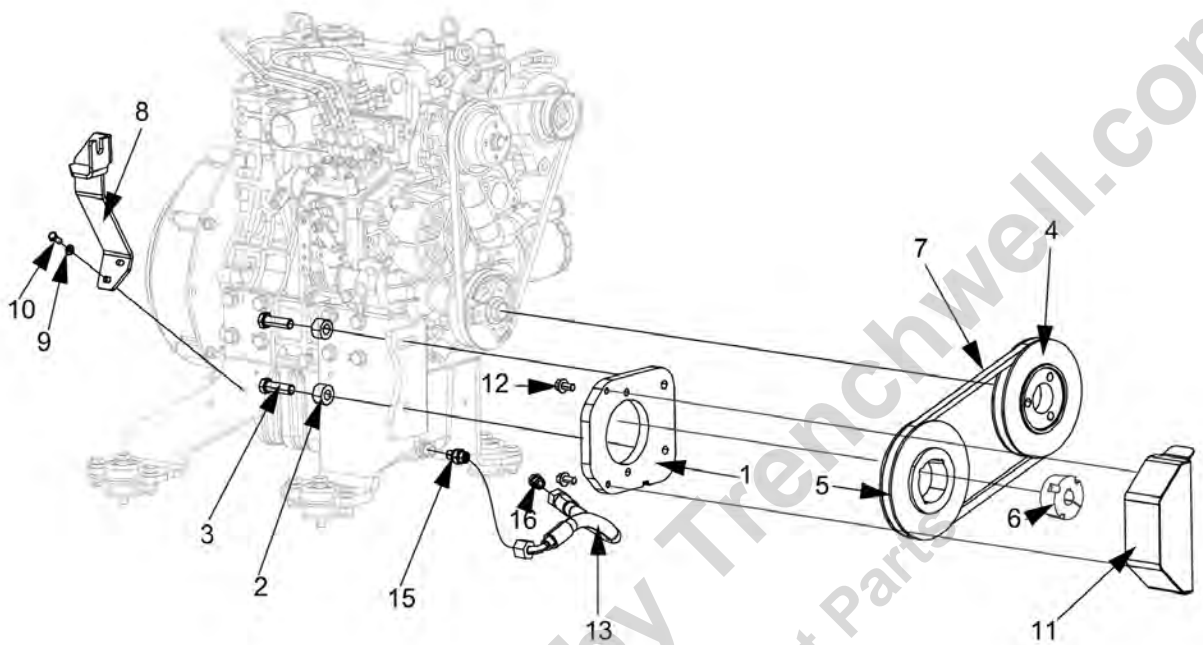

Engine room Engine equipment kit

Provided for Free by Trenchwell.com
Shop Aftermarket Parts

Item	Part No.	Name	Qty	L	SN INFO
1	4812121217	Plate	1		
2	4700791572	Spacer washer	2		
3	4700500194	Hexagon head screw w Tuflok M12x40H 8.8 A3K	2		
4	4812121218	Pulley	1		
5	4812119939	Pulley	1		
6	4812119940	Bushing	1		
7	4700281258	V-belt	1		
8	4812120647	Bracket	1		
9	4700904228	Washer 6,4x12x1,5	2		
10	4700500013	Screw, M6x16 mm 8.8 A2K	2		
11	4812121345	Cover	1		
12	4700901832	Screw, M08x16, 8.8	2		
13	4700483684	Hydraulic hose	1		
15	4812121674	Straight connector	1		
16	4700791493	Steel plug threaded	1