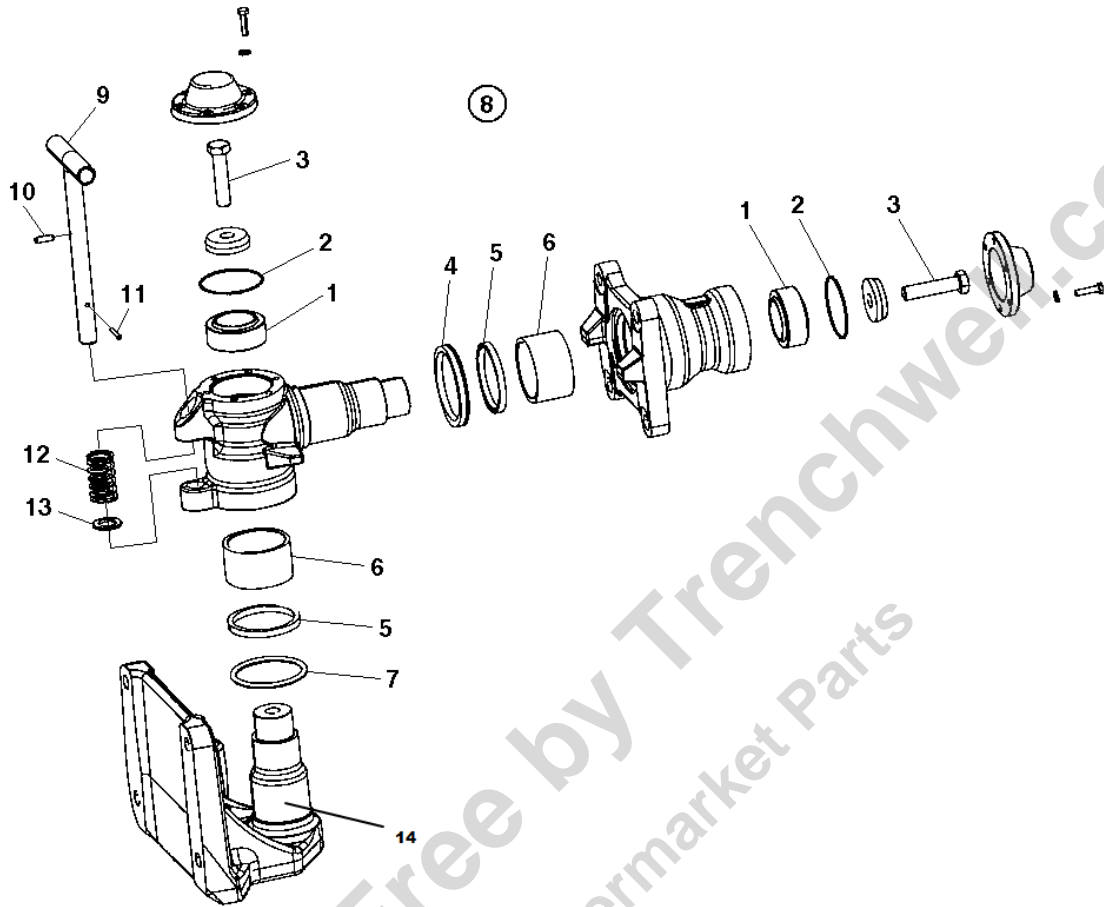

Provided for Free by Trencowell.com
Shop Aftermarket Parts

Frame 4700377621 Hitch

Item	Part No.	Name	Qty	L	SN INFO
1	4700792611	Radial spherical plain bearing	2		
2	4700791962	O-ring	2		
3	4700500050	Screw	2		
4	4700388171	Sealing, V-ring	1		
5	4700388173	Shear wiper	2		
6	4700388172	Bushing	2		
7	4700160058	O-ring	1		
8	4700945928	Repair kit, Steering hitch	1		
9	-	Not used on this model			
10	-	Not used on this model			
11	-	Not used on this model			
12	-	Not used on this model			
13	-	Not used on this model			
14	4700377928	Steering joint link	1		