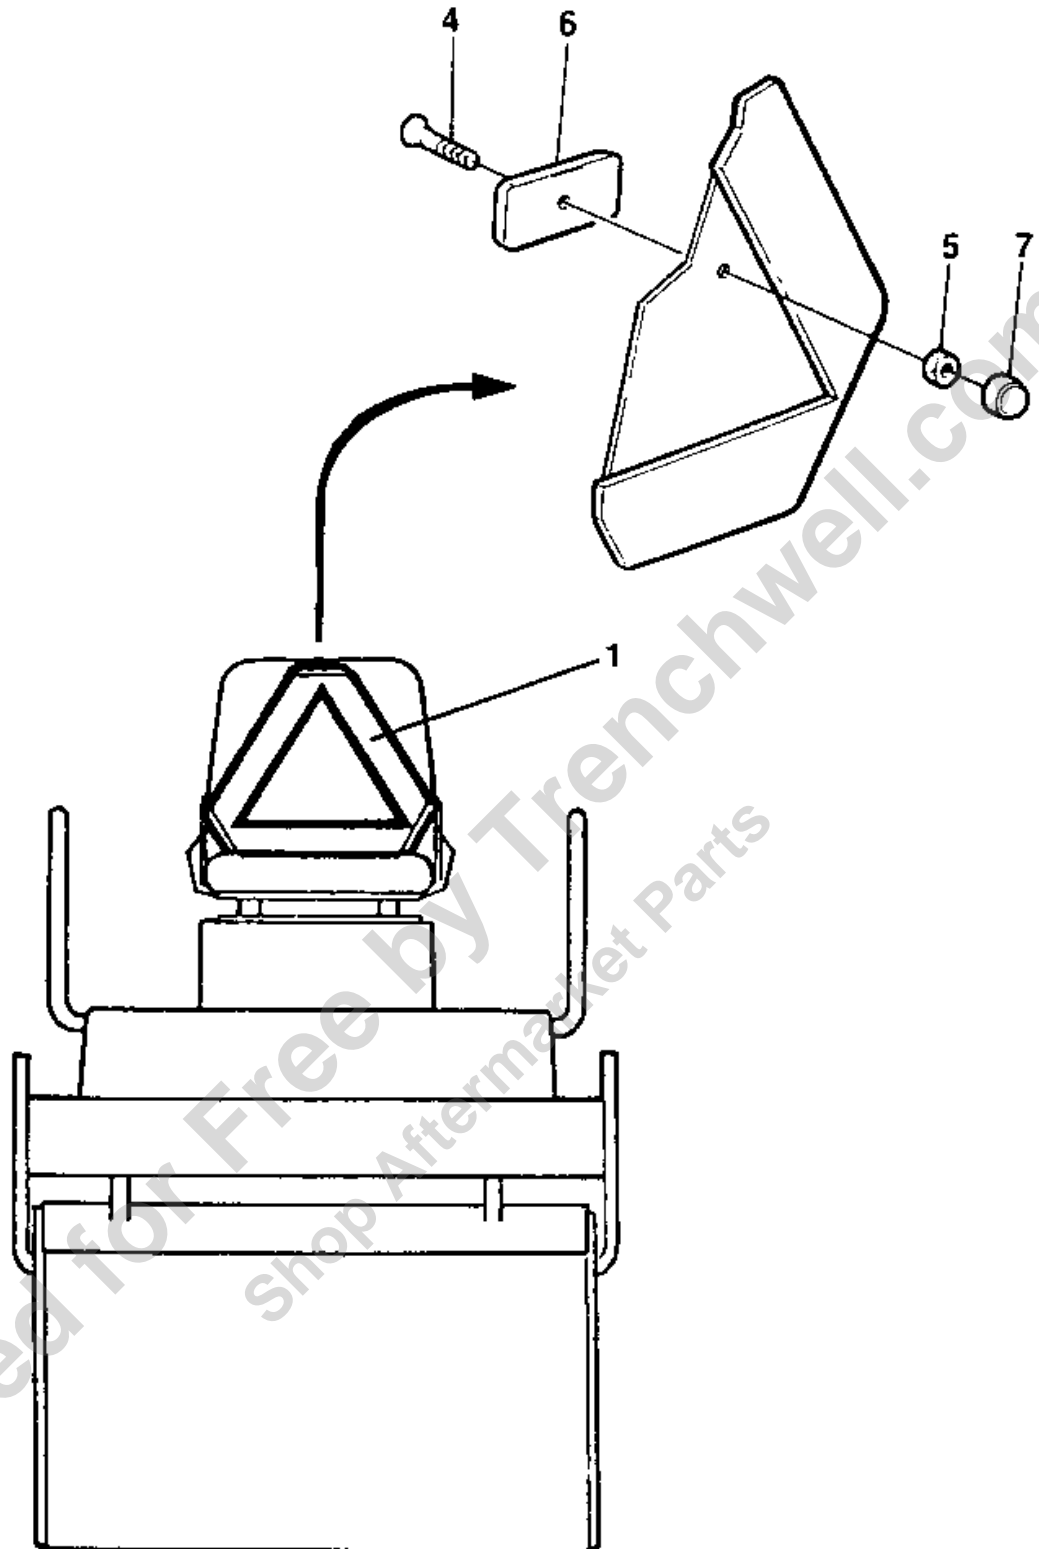

SMV-sign SMV-sign

Item	Part No.	Name	Qty	L	SN INFO
1	4700476019	SMV-sign	1		
4	4700513013	Screw	2	A	
5	4700570005	Hexagon nut	2	A	
6	4700374460	Spacer	2	A	
7	4700904203	Nut protection	2	A	

Comments for Page: SMV-sign

(L)OCAL REMARKS

A | en_US | On seats with armrests use existing

Provided for Free by Trenchwell.com
Shop Aftermarket Parts