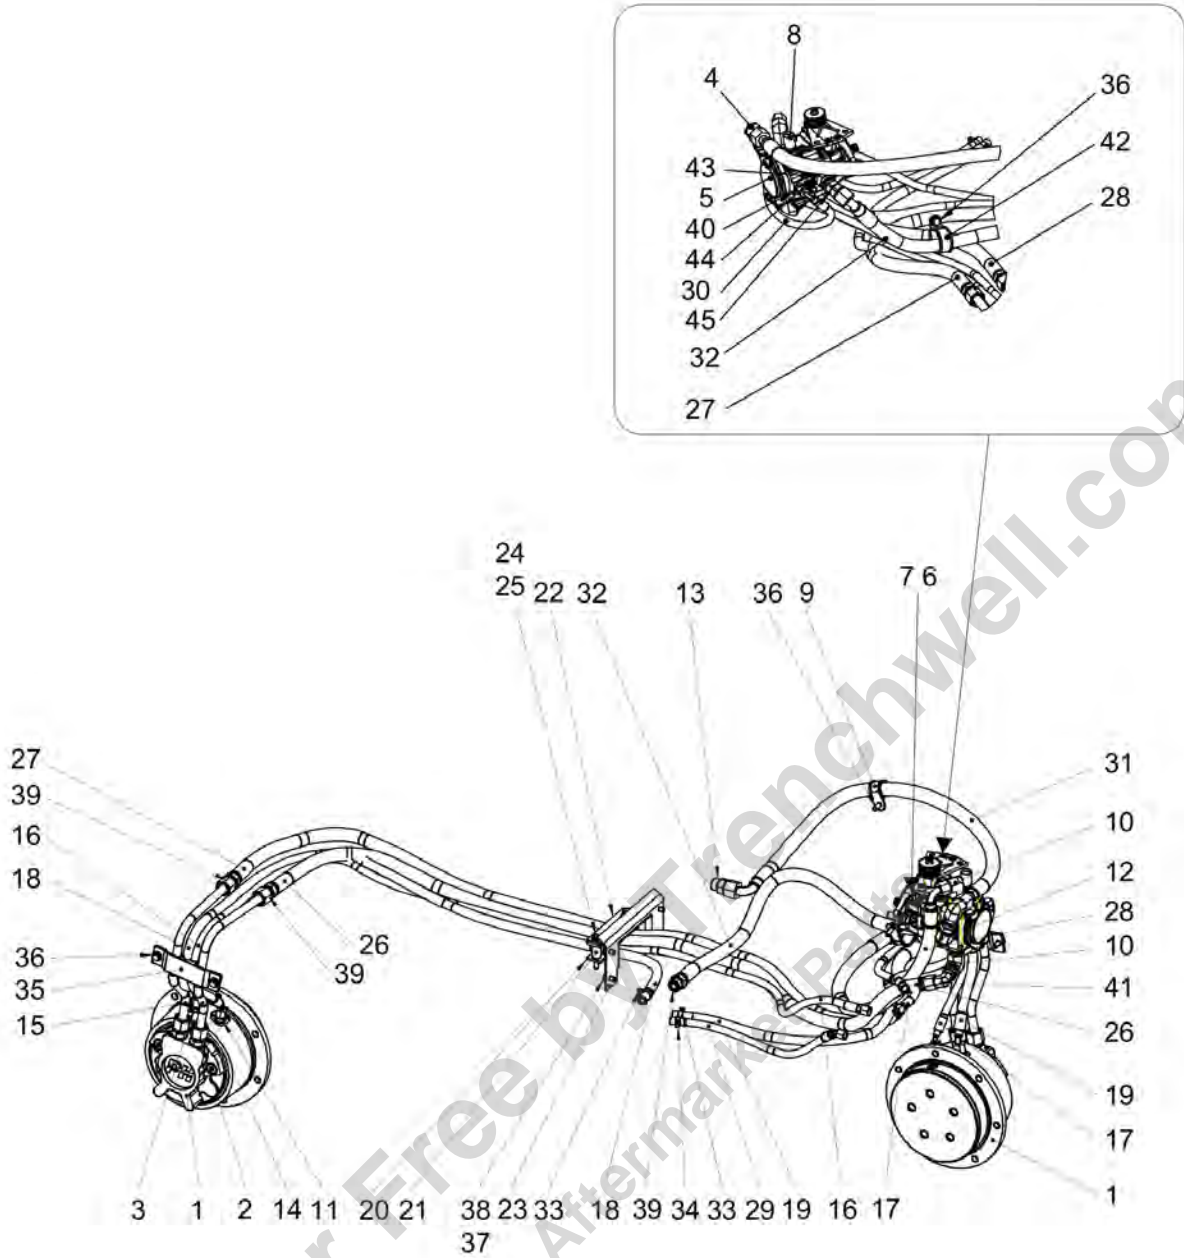

Hydraulic system Hydraulic propulsion and brake

Item	Part No.	Name	Qty	L	SN INFO
1	4700387270	Hydraulic motor	2		
2	4700904641	Straight connector orfs	4		
3	4700791535	Connector	2		
4	4700904766	Elbow connector 90°	1		
5	4812123466	Hydraulic pump	1		
6	4700904557	Washer, 10.5x22x4 mm 300 HV	2		
7	4700500029	Steel plain washer	2		
8	4812120635	Measuring nipple	1		
9	4700921056	Clamp	1		
10	4700791699	Elbow 90	2		
11	4700791537	Straight connector	2		
12	4700792332	Elbow 90 orfs	1		
13	4700791743	Straight connector orfs	1		
14	4700387597	Pipe	2		
15	4700387598	Pipe	2		
16	4700483692	Hydraulic hose	1		
17	4700483655	Hydraulic hose	1		
18	4700389407	Hydraulic hose	1		
19	4700389408	Hydraulic hose	1		
20	4700387678	Rubber part	2		
21	4700387677	Spacer sleeve	2		
22	4700387676	Hose bracket	1		
23	4700389556	Rubber part	1		
24	4700904229	Washer, 8.4x 6x1.5 mm 300HV	2		
25	4700500068	Screw M08x65	2		
26	4700483695	Hydraulic hose	1		
27	4700483666	Hydraulic hose	1		
28	4700483663	Hydraulic hose	1		
29	4700389400	Hydraulic hose	1		
30	4700483652	Hydraulic hose	1		
31	4812121432	Hydraulic hose	1		
32	4812121089	Hydraulic hose	1		
33	4700313001	Hose clamp, 11-18 x 9 mm	2		
34	4700313108	Hose clamp	1		
35	4700388960	Hose clamp	2		
36	4700500505	Screw, M8x20 mm 8.8 A2K	6		
37	4700500019	Hexagon screw	4		
38	4700904640	Washer, 8.4x 6x1.5 mm 300HV	4		

Refer to the Parts Online web page for most up-to-date information. The printed information might be outdated.