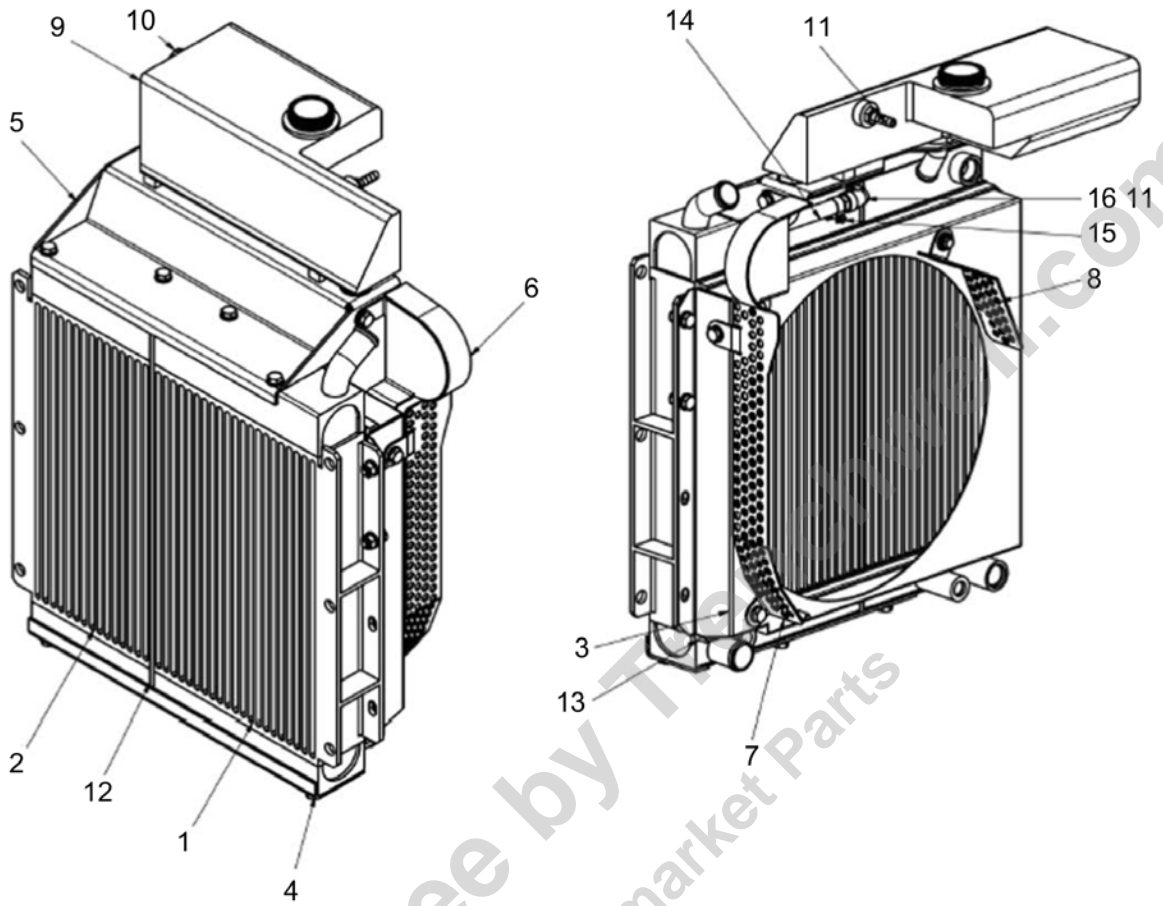

Engine room Cooler package

Item	Part No.	Name	Qty	L	SN INFO
1	4812160067	Water cooler	1		
2	4812160068	Oil cooler	1		
3	4812160069	Fan house	1		
4	4812160070	Plate	1		
5	4812160071	Bracket	1		
6	4812160072	Protection	1		
7	4812160073	Protection	1		
8	4812160385	Protection	1		
9	4812160074	Expansion tank	1		
10	4812160075	Level gauge	1		
11	4812157872	Hose connection	2		
12	4812160077	Rubber seal	2		
13	4812160078	Hatch seal	2		
14	4812160079	Hose	1		
15	4812160386	Hose clamp	2		
16	4812160387	Elbow 90	1