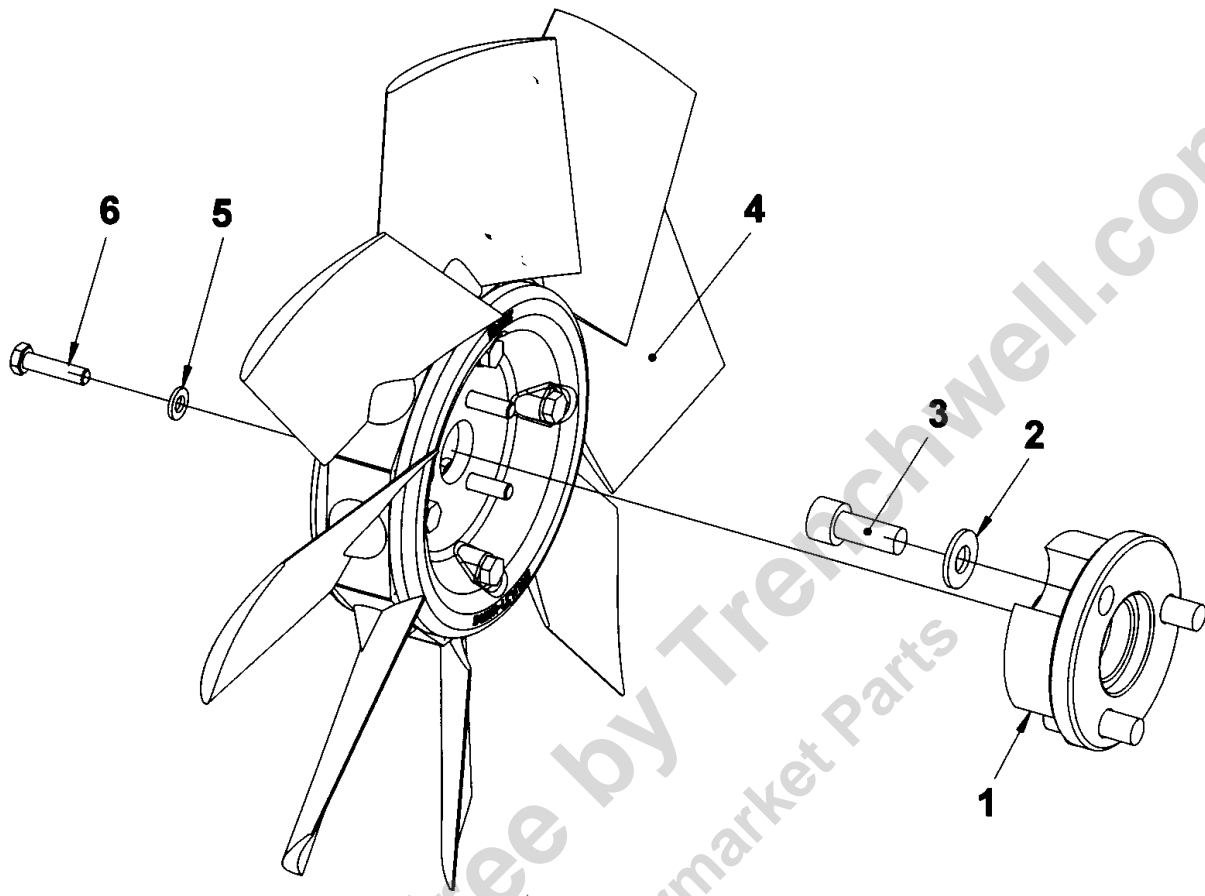

Engine room Fan module

Item	Part No.	Name	Qty	L	SN INFO
1	4812120548	Fan hub	1		
2	4700904230	Steel plain washer	3		
3	4811000389	Screw	3		
4	4812120605	Fan	1		
5	4700904228	Washer 6,4x12x1,5	3		
6	4700500075	Screw, M6-1,0x25 mm 8.8	3		

Provided for Free by Trenchwell.com
Shop Aftermarket Parts