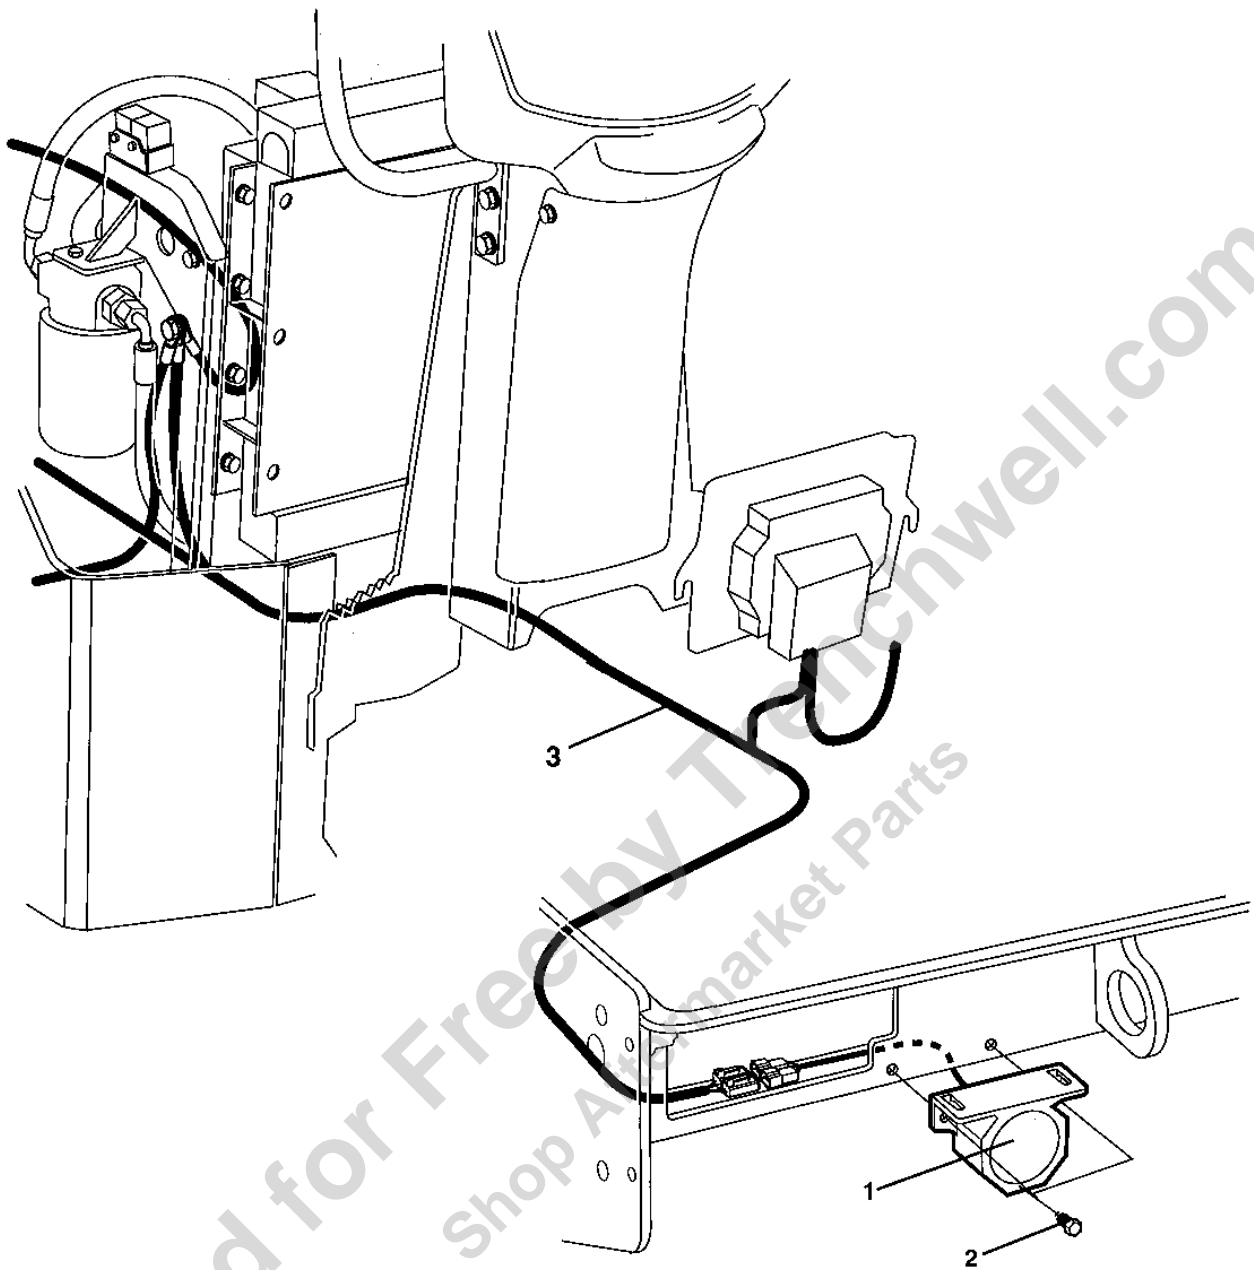

Electrical equipment Back-up alarm, 78 db(A) (option)

Item	Part No.	Name	Qty	L	SN INFO
1	4812128994	Back-up alarm	1		
2	4700541702	Screw M6x12	2		
3	4700388009	Cable harness	1		

Provided for Free by Trenchwell.com
Shop Aftermarket Parts