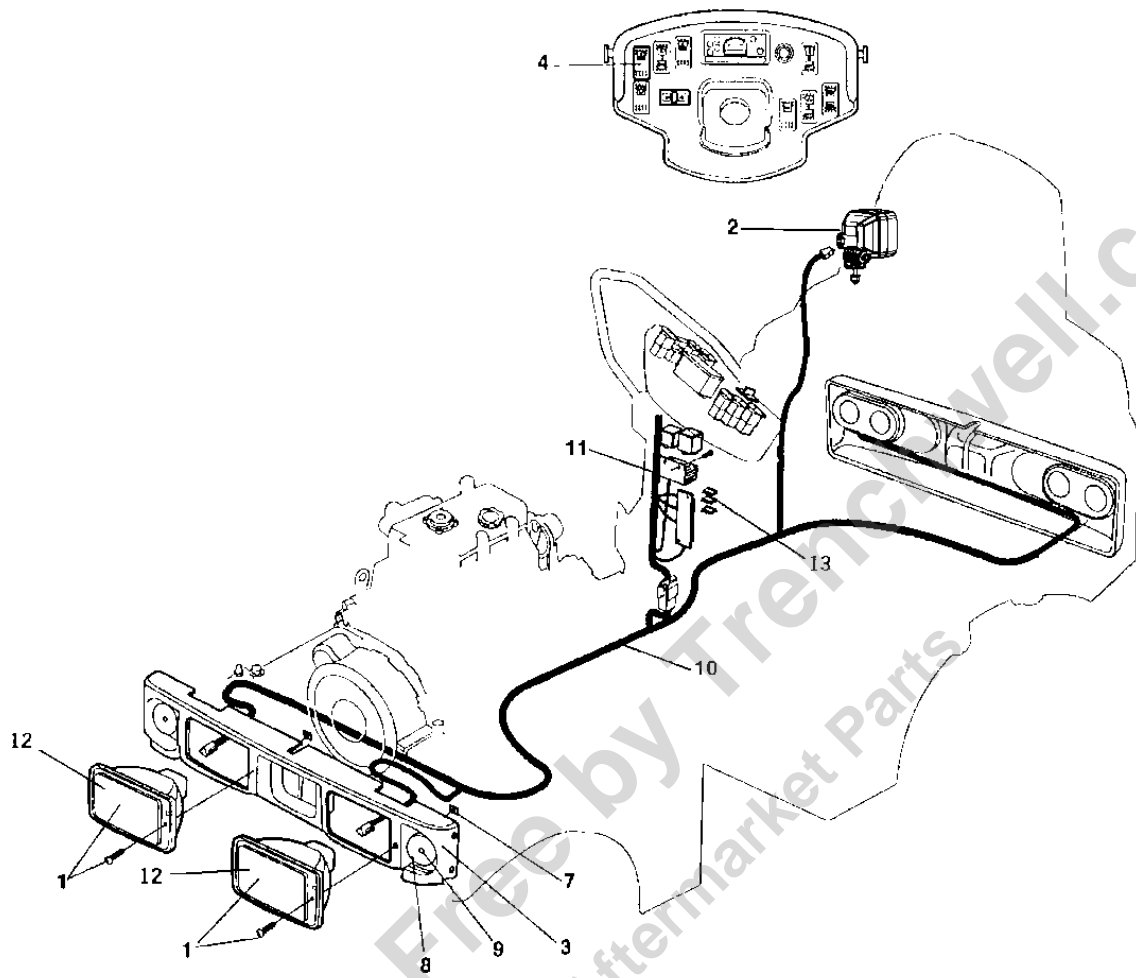

Electrical equipment Working lights Option

Item	Part No.	Name	Qty	L	SN INFO
1	4700902227	Work light	2		
1	-	Screw	2		
2	4812110216	Work lamp	1		
2	4700500230	Hex. screw	1		
2	4700904230	Steel plain washer	1		
2	4700586018	Lock nut M10	1		
3	4700387377	Frame cover	1		
4	4700791587	Switch, working light	1		
7	4700791970	Speed nut	4		
8	4700791754	Blind rivet	N		
9	4700791957	Reflector, white	N		
10	-	ECU, inclination sensor, power converter	1	A	
11	-	ECU, inclination sensor, power converter	1	A	
12	4700901369	Bulb 55w H3	2	B	
13	4700901228	Fuse, 15A Blue	2		

Comments for Page: Working lights Option

(L)OCAL REMARKS

A | en_US | See section "Driving lights"

B | en_US | Included in work light (p/n 4700902227)