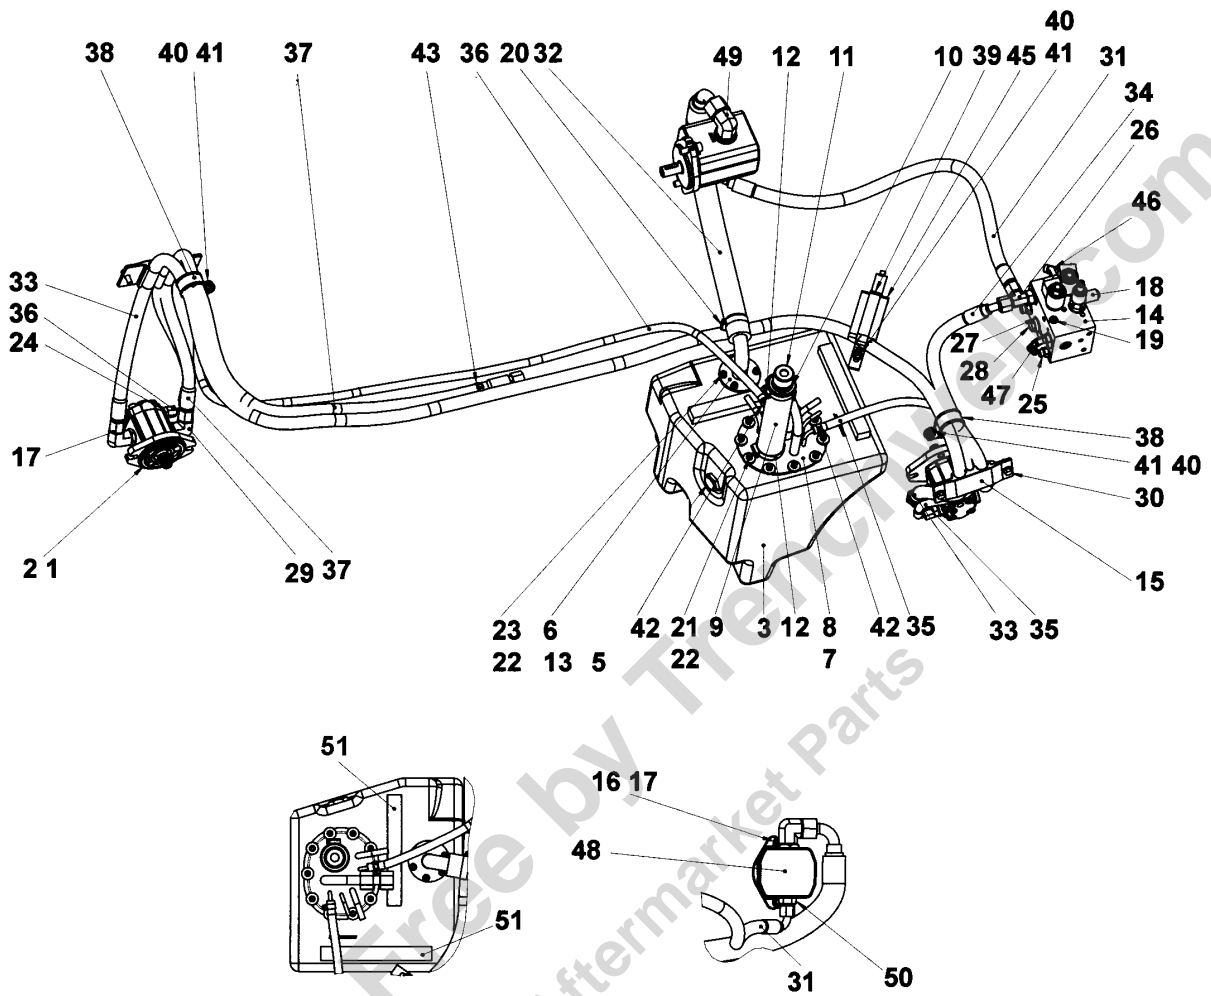

Hydraulic system Hydraulic vibration

Item	Part No.	Name	Qty	L	SN INFO
1	4812118170	Hydraulic motor	2		
2	4700160032	O-ring	2		
3	4700387278	Hydraulic oil tank	1		
5	4700791395	Sight plug	1		
6	4700791794	O-ring	1		
7	4700792070	O-ring	1		
8	4700387713	Return filler pipe	1		
9	4700205067	Rubber hose	N		
10	4700357139	Connector	1		
11	4700357138	Ventilating filter	1		
12	4700313008	Hose clamp	2		
13	4700387758	Suction pipe	1		
14	4700388194	Combination valve	1		
15	4700388653	Hose clamp	2		
16	4700904557	Washer, 10.5x22x4 mm 300 HV	2		
17	4700508029	Cylinder screw	2		
18	4700901157	Measuring nipple	1		
19	4700508069	Screw	2		
20	4700313035	Clamp	1		
21	4700904735	Steel plain washer	10		
22	4700508002	Cylinder screw	16		
23	4700904228	Washer 6,4x12x1,5	6		
24	4700791541	Straight connector	2		
25	4700791538	Straight connector	2		
26	4700791700	Tee-connector	1		
27	4700162015	Seal ring	1		
28	4700232160	Plug screw	1		
29	4700791699	Elbow 90	4		
30	4700500505	Screw, M8x20 mm 8.8 A2K	4		
31	4812121431	Hydraulic hose	1		
32	4812121430	Hydraulic hose	1		
33	4700483691	Hydraulic hose	1		
34	4700483670	Hydraulic hose	1		
35	4700389406	Hydraulic hose	1		
36	4700389405	Hydraulic hose	1		
37	4700483669	Hydraulic hose	1		
38	4700283711	Hose clamp	3		
39	4700379668	Hose clamp	1		

Refer to the Parts Online web page for most up-to-date information. The printed information might be outdated.