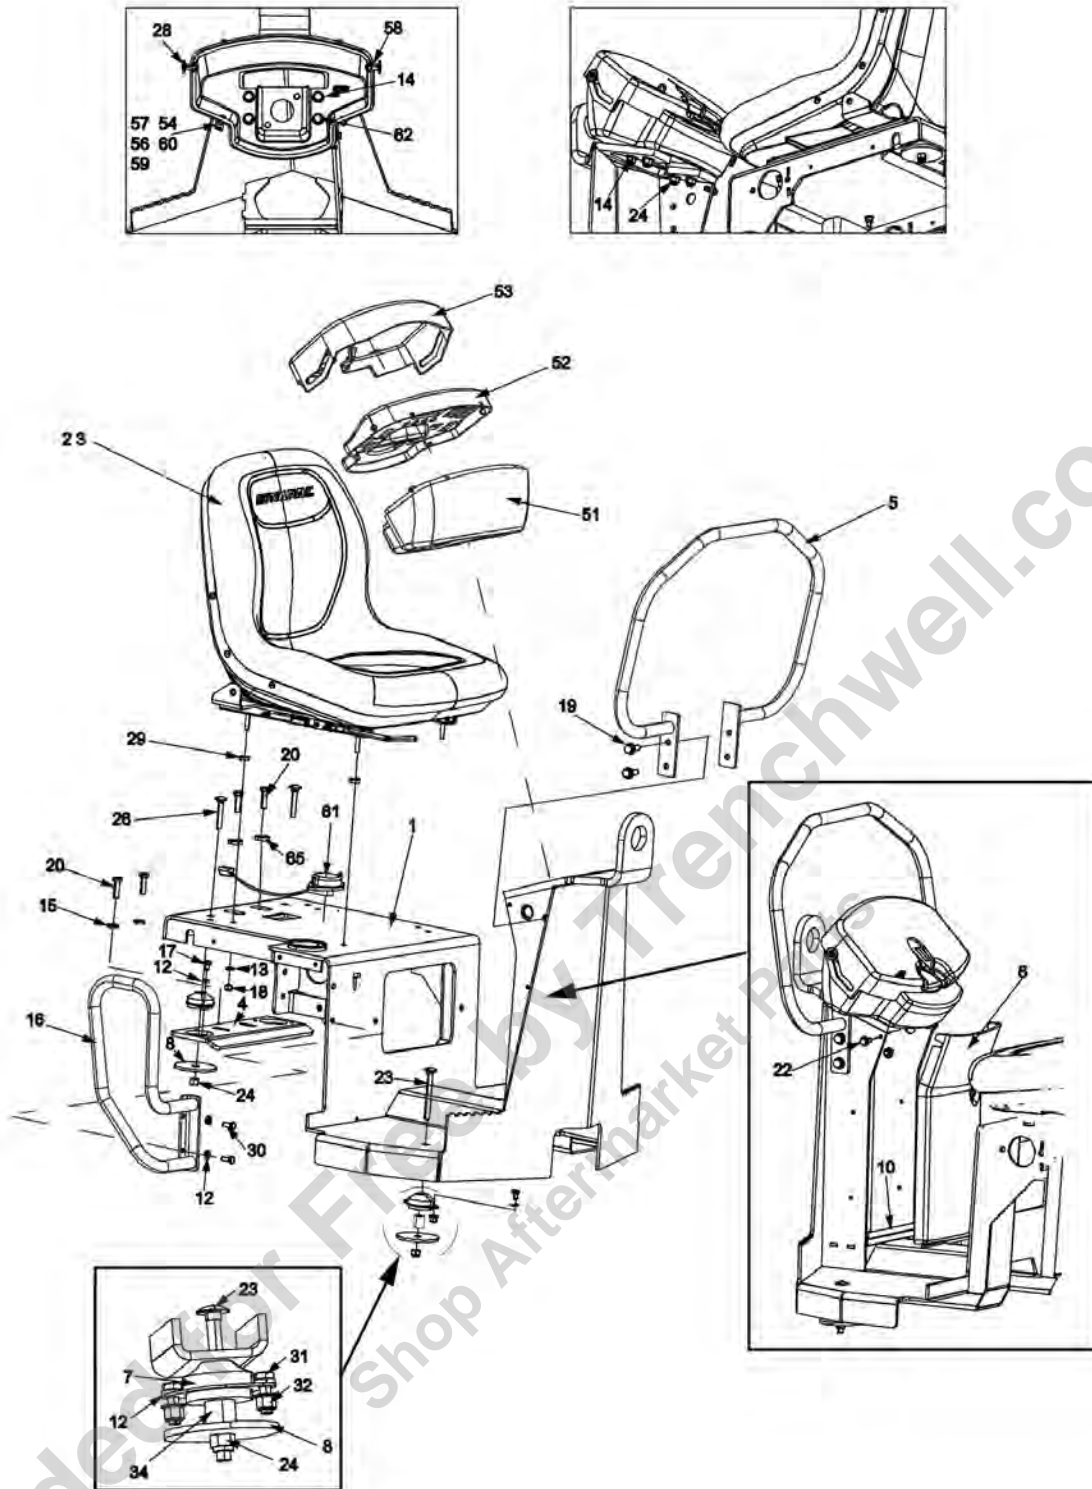

Drivers platform Drivers seat

Item	Part No.	Name	Qty	L	SN INFO
1	4812126116	Platform	1		
2		Drivers seat, galon suspended	1	E	
3	4812114466	Drivers seat, cpl	1	F	
3	4700348331	Seat cover	1		
4	4700387236	Platform bracket	1		
5	4700387453	Hand rail	1		
6	4700387226	Column cover	1		
7	4700387685	Shock absorber	4		
8	4700358232	Washer	4		
10	4700902166	Edge trim	1	A	
12	4700904556	Steel plain washer 8,4x16x3,0	10		
13	4700904229	Washer, 8.4x 6x1.5 mm 300HV	4		
14	4700904230	Steel plain washer	4		
15	4700904557	Washer, 10.5x22x4 mm 300 HV	6		
16	4812110761	Handrail	1		
17	4700500018	Hex. screw	4		
18	4700586003	Lock nut M8	4		
19	4700500509	Screw, M10x25, 8.8	4		
20	4700500030	Hexagon head screw	6		
22	4700500505	Screw, M8x20 mm 8.8 A2K	2		
23	4812120665	Bolt	2		
24	4700586018	Lock nut M10	4		
25	4700791226	Screw	4		
26	4700791616	Bolt	2		
28	4700357855	Bushing	2		
29	4700394301	Spacer sleeve	4		
30	4700500053	Screw, M8x20 mm 8.8 A2K	2		
31	4700500021	Screw, M8x20 mm 8.8 A2K	4		
32	4700902286	Lock nut, M8x1.25 mm A2K	4		
34	4812126647	Spacer	2		
51	4812118686	Control panel	1		
52	4700391784	Control panel	1		
53	4700387227	Control panel cover	1		
54	4700387545	Latch	1		
55	4700357855	Bushing	2		
56	4700904281	Washer, 5,3x10x1 300HV	4		
57	4700903658	Screw M5x10	3		
58	4700513017	Screw	2		

Refer to the Parts Online web page for most up-to-date information. The printed information might be outdated.