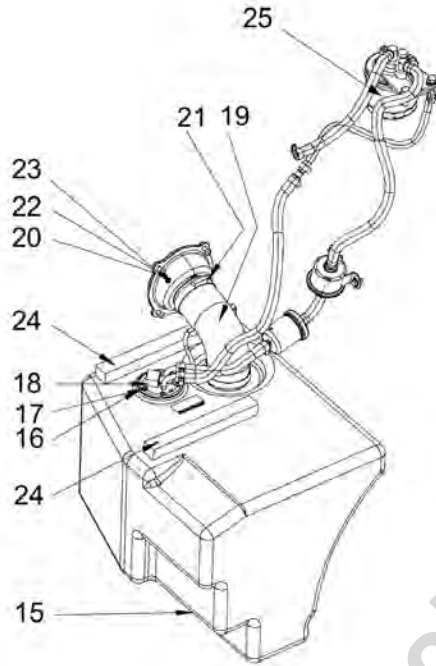

Engine room Fuel system

Item	Part No.	Name	Qty	L	SN INFO
1	4700904229	Washer, 8.4x 6x1.5 mm 300HV	1		
2	4700947680	Hexagon head screw m	2		
3	4700904984	Fuel hose	1	B	
4	4700904984	Fuel hose	1	K	
5	4700904984	Fuel hose	1	A	
6	4700904984	Fuel hose	1	B	
7	4700904984	Fuel hose	1	G	
8	4700791774	Hose connection	1		
9	4700791422	Hose	1	C	
10	4700313001	Hose clamp, 11-18 x 9 mm	10		
12	4700313108	Hose clamp	2		
13	4700904228	Washer 6,4x12x1,5	2		
14	4700500012	Hex. screw	2		
15	4700387279	Fuel tank	1		
16	4700387552	Fuel level gauge	1		
16	4700945777	Gasket	1		
17	4700904698	Plain washer	5		
18	4700903236	Screw, Thread rolling K40x20	5		
19	4700387695	Fuel hose	1		
20	4700387682	Filler neck	1		
21	4700313023	Hose clamp	2		
22	4700792180	Blind rivet	4		
23	4812118459	Fuel cap	1		
23	4812118885	Key "044"	2		
24	4700202042	Rubber strip	2	H	
25	4812156263	Fuel filter element	1		
25	-	Filter head	1		
27	-	Water separator, cpl	1		
27	-	Filter element	1		
27	-	O-ring	1		
28	4812156389	Fuel pump	1		
29	4812156264	Pre-fuel filter element	1