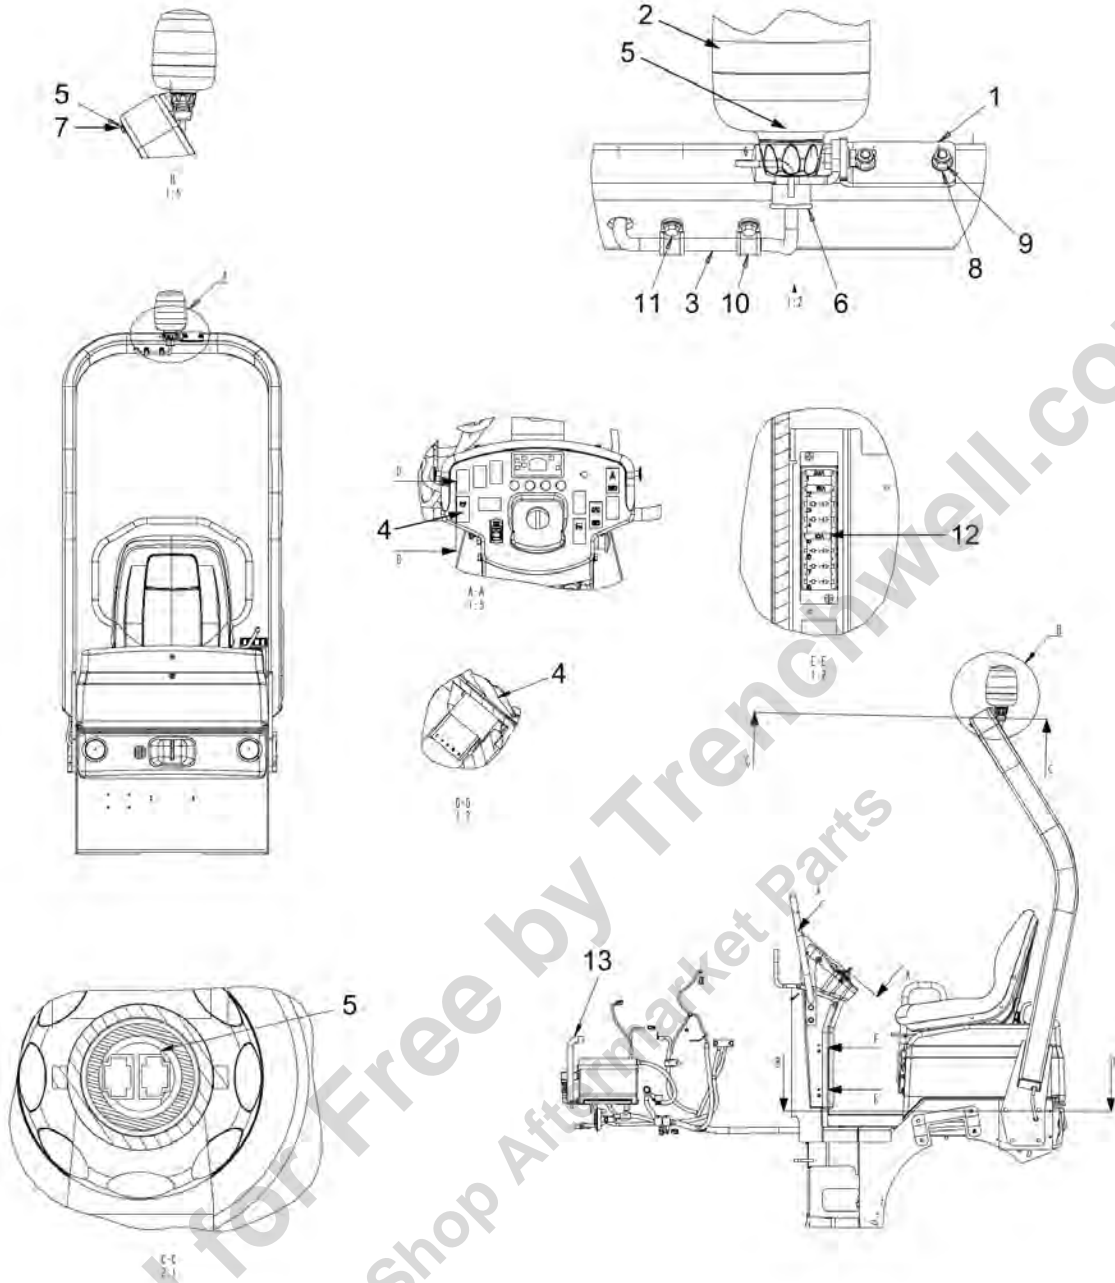

Comments for Page: Working lights Option

(L)OCAL REMARKS

A | en_US | See section "Driving lights"

B | en_US | Included in work light (p/n 4700902227)

Rotating beacon Rotating beacon with Rops Option

Item	Part No.	Name	Qty	L	SN INFO
1	4700389561	Bracket	1		
1	4700629101	Spirol pin	1		
1	4700500021	Screw, M8x20 mm 8.8 A2K	1		
1	4700500053	Screw, M8x20 mm 8.8 A2K	1		
1	4700904229	Washer, 8.4x 6x1.5 mm 300HV	1		
2	4812122610	Rotating beacon 12V	1		
2	-	Screw	1		
2	-	Lock nut	1		
3	4700389763	Cable harness	1		
4	4700791585	Switch, rotating beacon	1		
5	4700791981	Connector plug	1		
6	4700791980	Rubber protection	1		
7	4700500180	Hex. screw	2		
8	4700904229	Washer, 8.4x 6x1.5 mm 300HV	4		
9	4700586003	Lock nut M8	2		
10	4700921039	Pipe clamp	2		
11	4700541702	Screw M6x12	2		
12	4700901227	Fuse 10A Red	1		
13	4812121323	Holder	1		