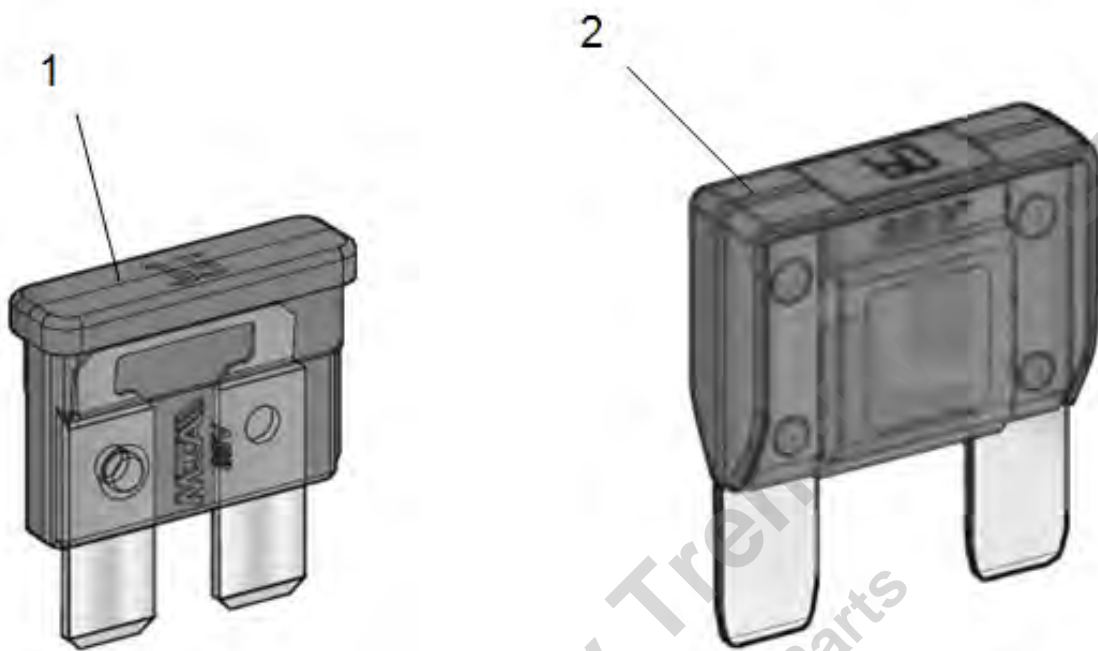

General - Keys and others Fuses

Provided for Free by Trend
Shop Aftermarket Parts

Item	Part No.	Name	Qty	L	SN INFO
1	-	Fuse, blade type Medium			
1	4700901224	Fuse, 3A Violet			
1	4700901225	Fuse 5A Tan			
1	4700901226	Fuse 7.5A Brown			
1	4700901227	Fuse 10A Red			
1	4700901228	Fuse, 15A Blue			
1	4700903741	Fuse 20A Yellow			
1	4700901229	Fuse, 25A Natural			
1	4700901230	Fuse, 30A Green			
2	-	Fuse, blade typ High			
2	4700904294	Fuse 20A Yellow			
2	4700904037	Fuse 30A Green			
2	4700904038	Fuse 40A Orange			
2	4700904039	Fuse 50A Red			
2	4700904040	Fuse 60A Blue			
2	4700904041	Fuse 70A Tan			
2	4700904042	Fuse 80A Natural (White)