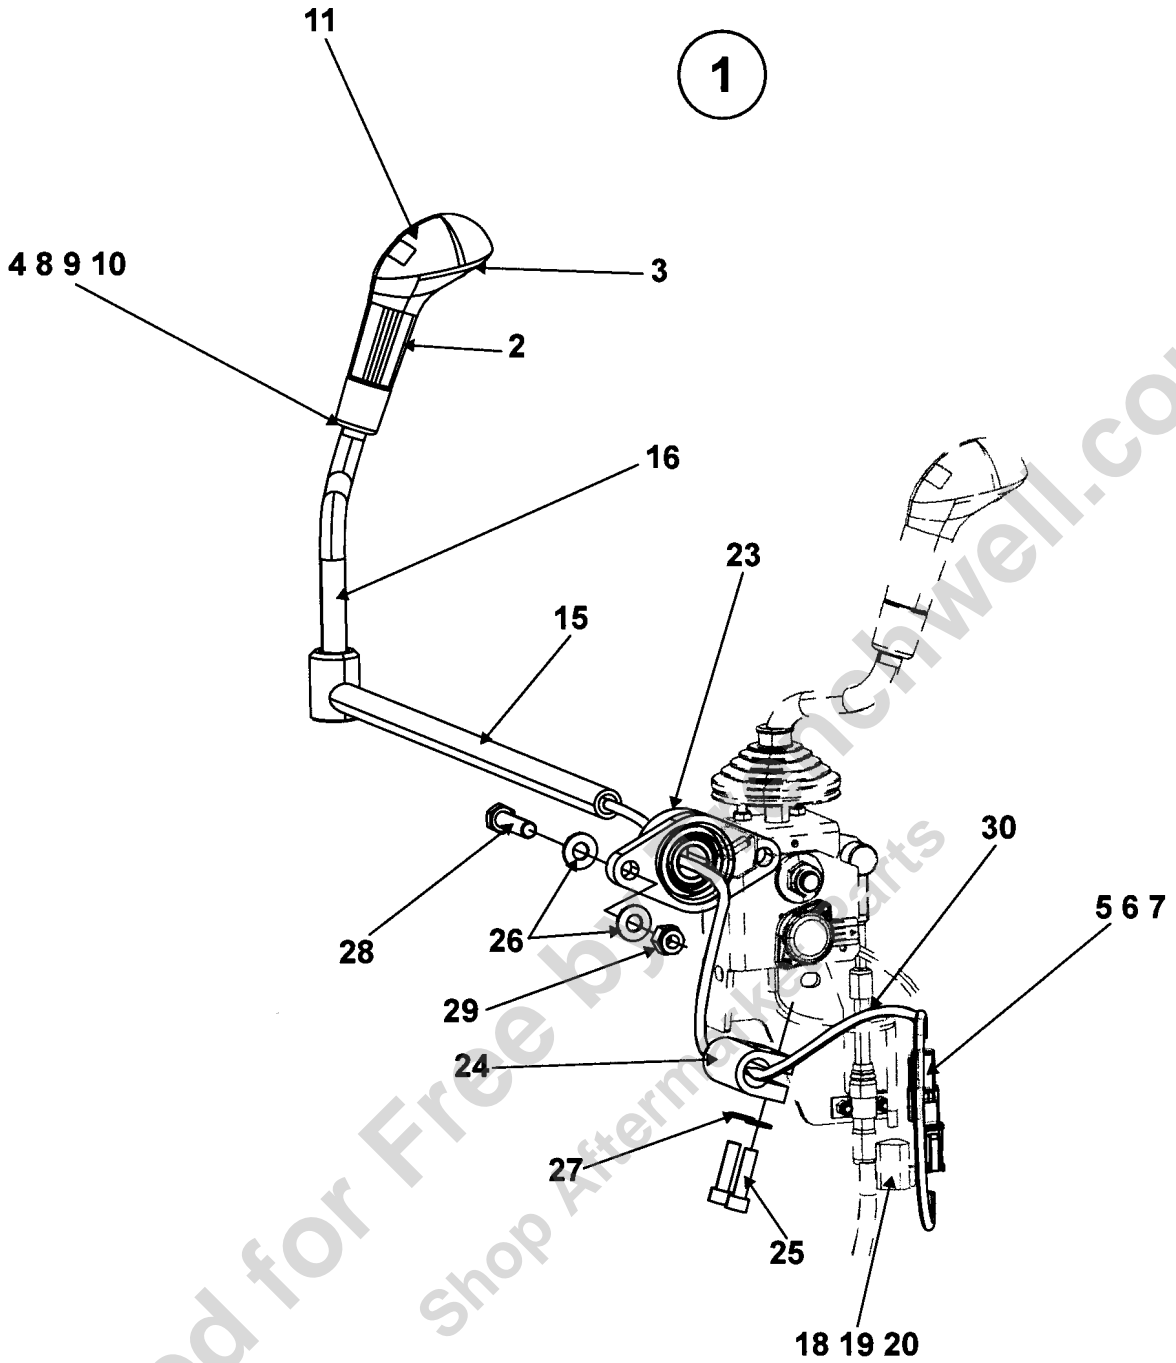

Drivers platform Dual forward/reverse control Option

Item	Part No.	Name	Qty	L	SN INFO
1	4700940374	Handle kit, cpl	1		
2	-	Handle	1		
2	4700945729	Push-button switch	1		
2	-	Service information	1		
2	-	Lock fluid	1		
3	4700377018	Protection plug	1		
4	-	Lock nut	1	B	
5	-	Connector, receptable	1		
6	-	Lock wedge	1		
7	-	Pin	2		
8	-	Rod	1	B	
9	-	Washer	1	B	
10	-	Washer	2	B	
11	4700378759	Handle top	1		
15	4700377053	Control shaft	1		
16	4700377055	Lever	1		
18	4700791668	Connector plug	1		
19	4700791669	Lock wedge	1		
20	4700903948	Socket	2		
23	4700791926	Y-bearing unit	1		
24	4700346420	Coupling	1		
25	4700904229	Washer, 8.4x 6x1.5 mm 300HV	2		
26	4700904230	Steel plain washer	4		
27	4700508048	Hexagon socket head cap screw M	2		
28	4700500031	Screw M10x40	2		
29	4700586018	Lock nut M10	2		
30	-	Cable	1		

Comments for Page: Dual forward/reverse control Option

(L)OCAL REMARKS

B | en_US | Not shown in illustration.