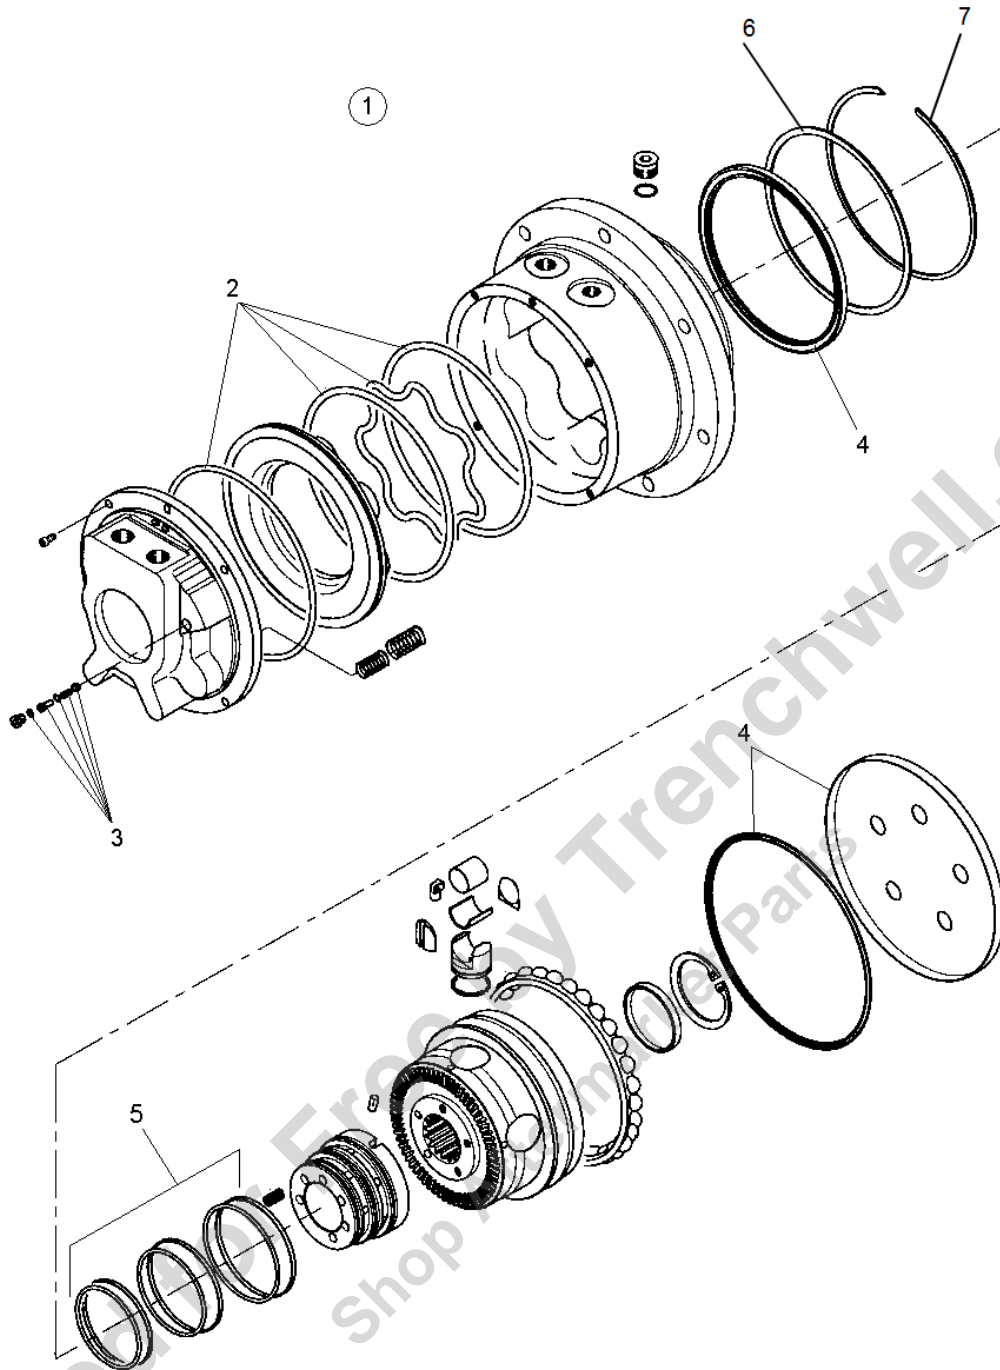

Hydraulic system 4700387270 Hydraulic motor

Item	Part No.	Name	Qty	L	SN INFO
1	4700387270	Hydraulic motor	1		
2	4700945532	Sealing kit Debraking system	1		
3	4700945658	Sealing kit	1		
4	4700945531	Seal kit Rotating parts	1		
5	4812156798	Seal kit	1		
6	4812160652	Shim	1		
7	4812160653	Snap ring	1		

Provided for Free by Trenchwell.com
Shop Aftermarket Parts