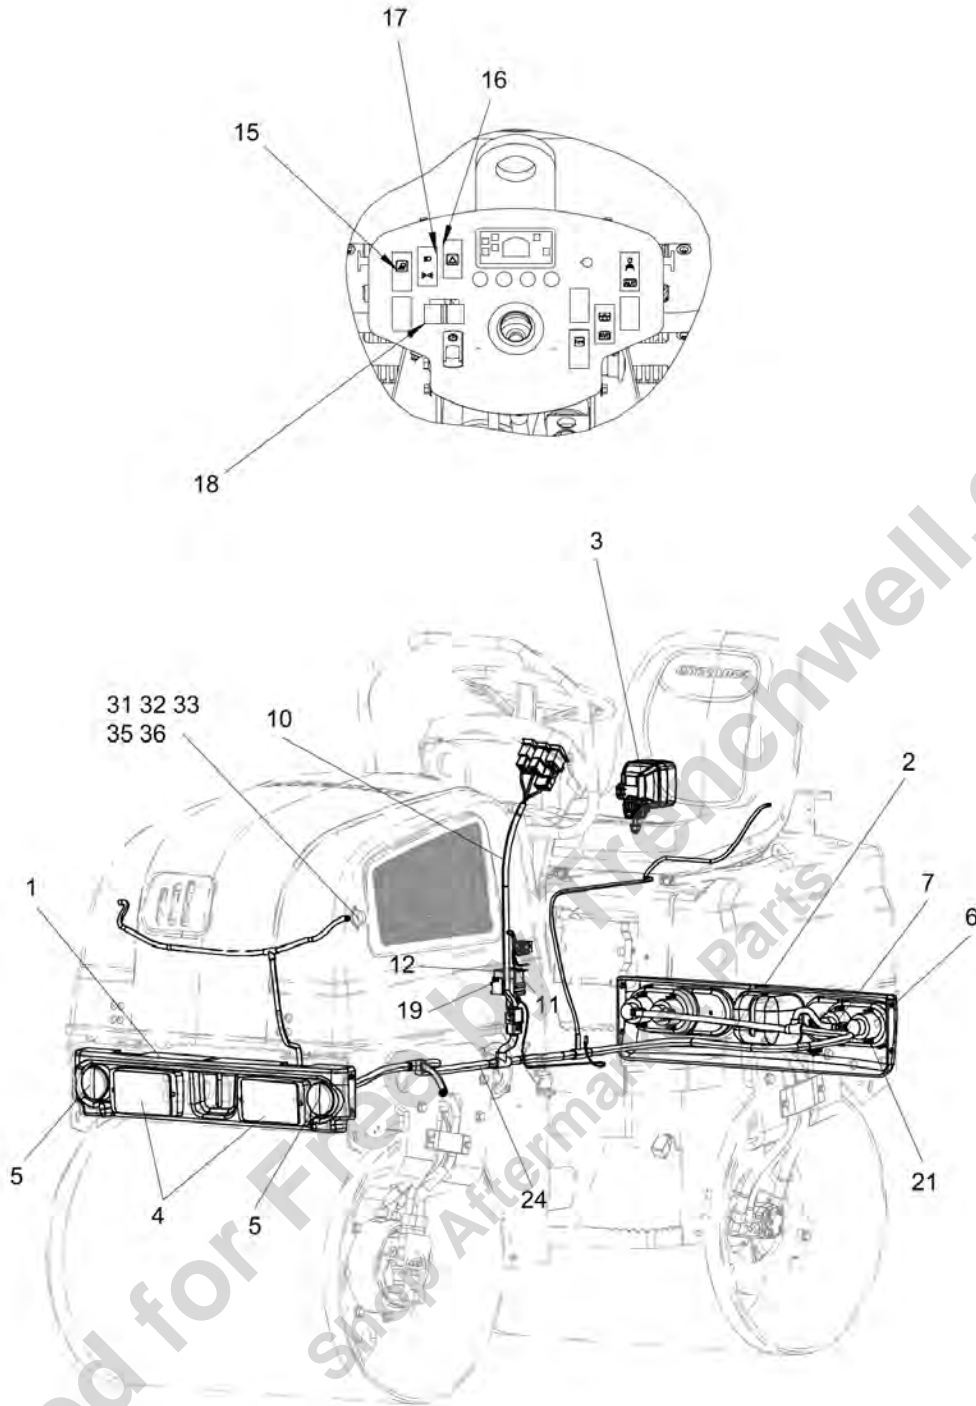

Electrical equipment Driving lights Option

Item	Part No.	Name	Qty	L	SN INFO
1	4700387377	Frame cover	1		
2	4700387378	Frame cover	1		
3	4812110216	Work lamp	1		
3	4700904230	Steel plain washer	1		
3	4700586018	Lock nut M10	1		
4	4700791951	Headlight right hand asym. with parking light	2	A	
4	4700792059	Headlight left hand asym. with parking light	2	B	
5	4700791953	Direction indicator	2		
6	4700791954	Direction indicator	2		
7	4700791955	Brake/position light	2		
10	4812112468	Cable harness	1		
11	4700904989	Flash relay	1		
12	4700903956	Relay	1		
15	4700791587	Switch, working light	1		
16	4700791584	Switch, hazard flashers	1		
17	4700791583	Switch, driving light	1		
18	4700791586	Switch, drive direction	1		
19	4700791916	Screw	2		
20	4700791970	Speed nut	4		
21	4700791971	Quick lock nut	12		
24	4700377140	Cable harness	1		
31	4700791704	Side direction light	2		
31	4700904889	Bulb	2		
32	4700388382	Holder side light	2		
33	4700791643	Screw	4		
35	4700903810	Cable tie holder	4		
36	4700960079	Connector	4		

Comments for Page: Driving lights Option

(L)OCAL REMARKS

A | en_US | Right asym

B | en_US | Left asym