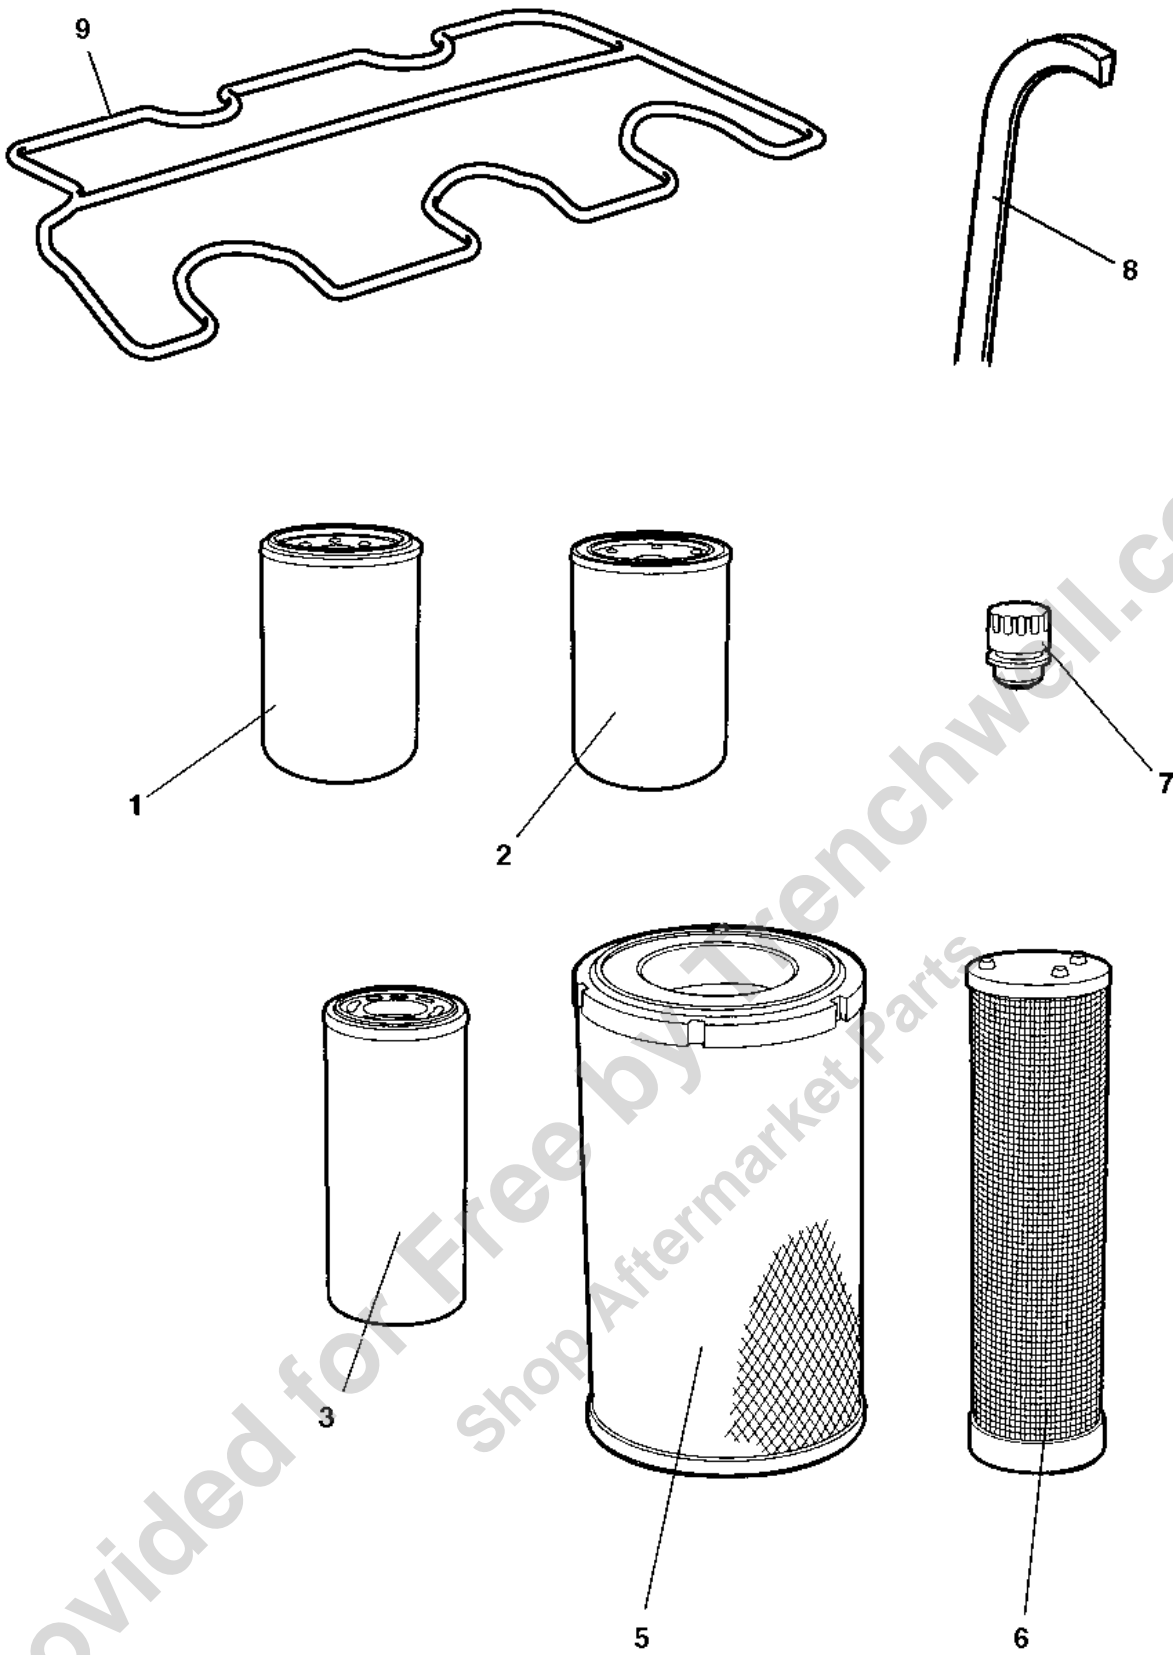

Service kits 4812160151 Service kit, 1000h

Refer to the Parts Online web page for most up-to-date information. The printed information might be outdated.

Item	Part No.	Name	Qty	L	SN INFO
0	4812160151	Service kit, 1000h			
1	4812160094	Engine oil filter element	1		
2	4812156263	Fuel filter element	1		
3	4812156264	Pre-fuel filter element	1		
4	4812160090	V-belt	1		
5	4700376637	Hydraulic filter element	1		
6	4700939802	Air filter element Main	1		
7	4700939803	Air filter element Safety	1		
8	4700357138	Ventilating filter	1		
9	4812160093	Valve cover gasket	1		

Provided for Free by Trenchwell.com
Shop Aftermarket Parts