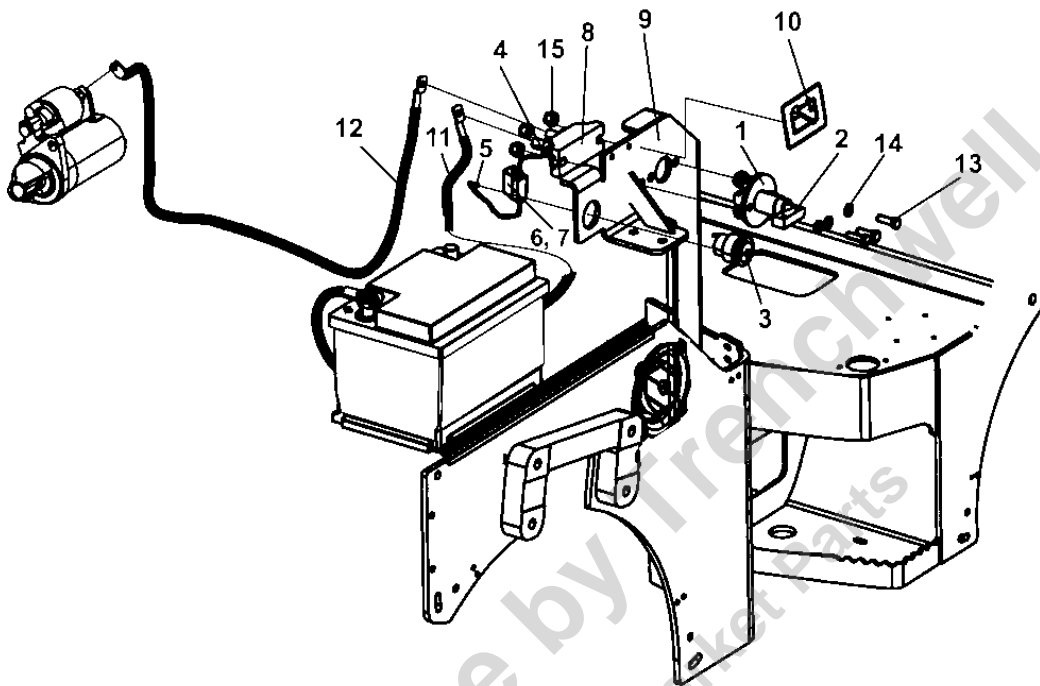

Optional equipment Battery disconnect

Item	Part No.	Name	Qty	L	SN INFO
1	4700357567	Battery switch, cpl	1		
2	4700902560	Handle	1		
3	4812110560	Power socket 12V	1		
4	4700960041	Ring terminal	1		
5	4812117025	Connector	1		
6	4700904015	Fuse holder	1		
7	4700901227	Fuse 10A Red	1		
8	4700377058	Connection block	1		
9	4812110974	Cooler console	1		
10	4700904835	Decal "BATTERY POWER"	2		
11	-	Battery cable	1	C	
12	-	Cable	1	D	
13	-	Screw	3	B	
14	-	Washer	3	B	
15	-	Lock nut	3	B	

Comments for Page: Battery disconnecter

(L)OCAL REMARKS

B | en_US | Use existing

C | en_US | Cable from positive pole of the battery.

D | en_US | Cable from starter motor.