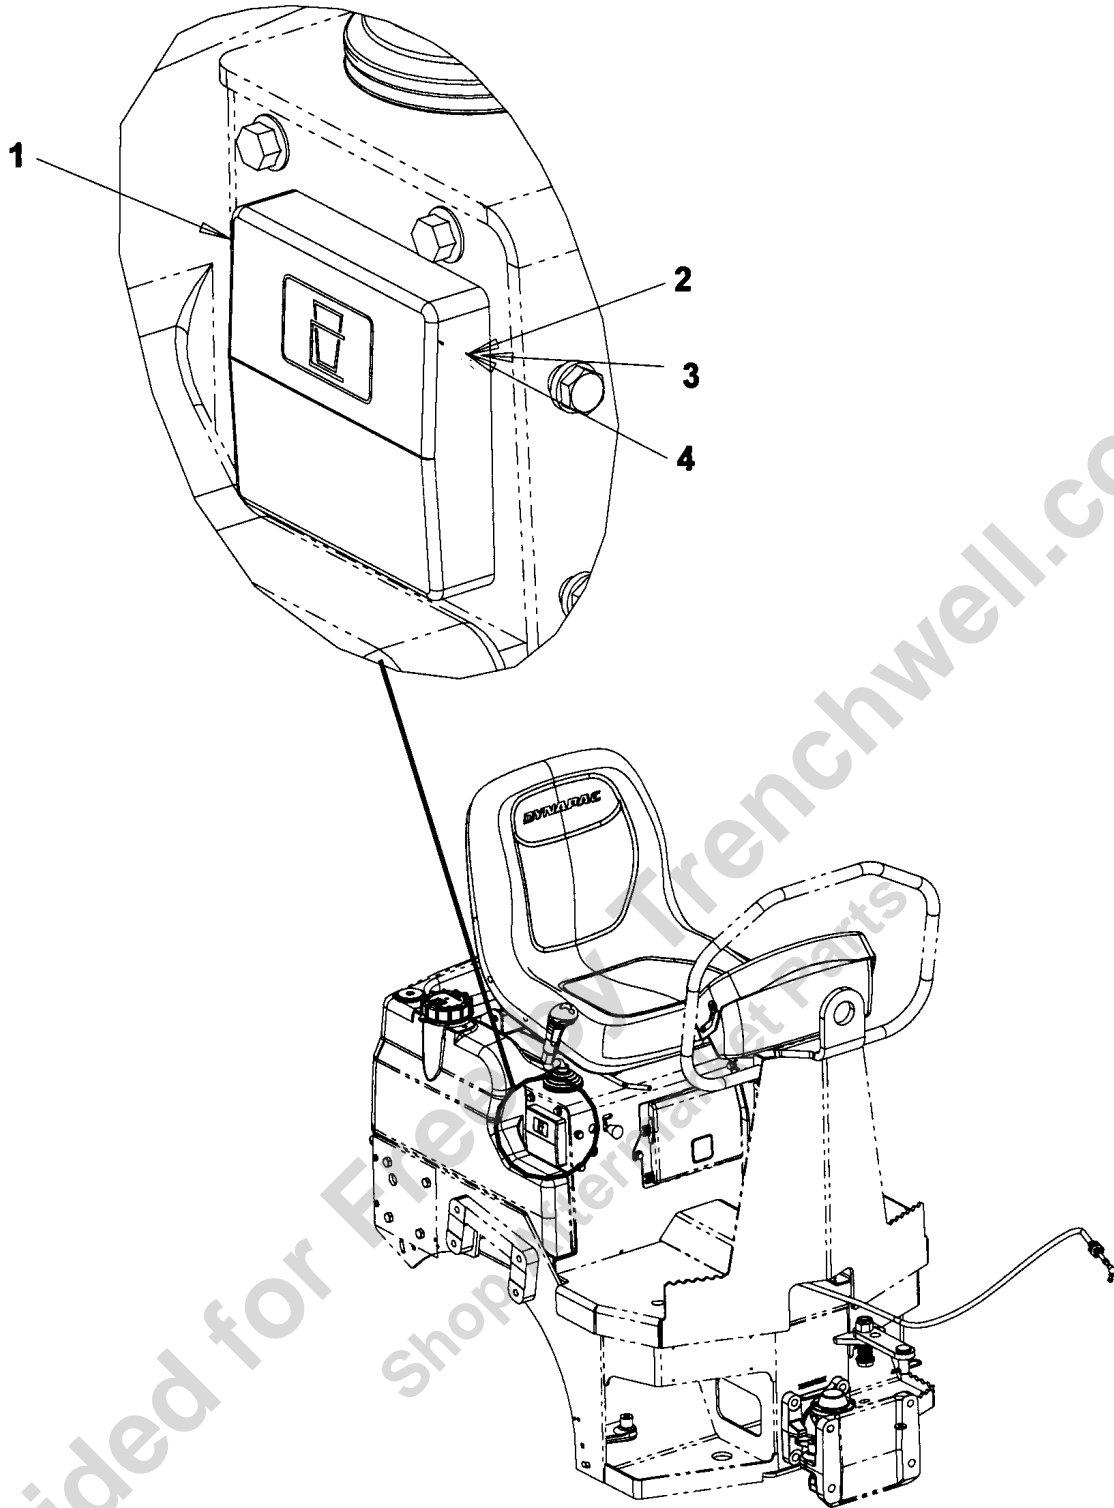

Drivers platform 4700377256 Cup holder Option

Item	Part No.	Name	Qty	L	SN INFO
1	4700377255	Cup holder	1		
2	4700513027	Screw M4x16H 10,9	4		
3	4700904281	Washer, 5,3x10x1 300HV	4		
4	4700923976	Lock nut	4		

Provided for Free by Trenchwell.com
Shop Aftermarket Parts