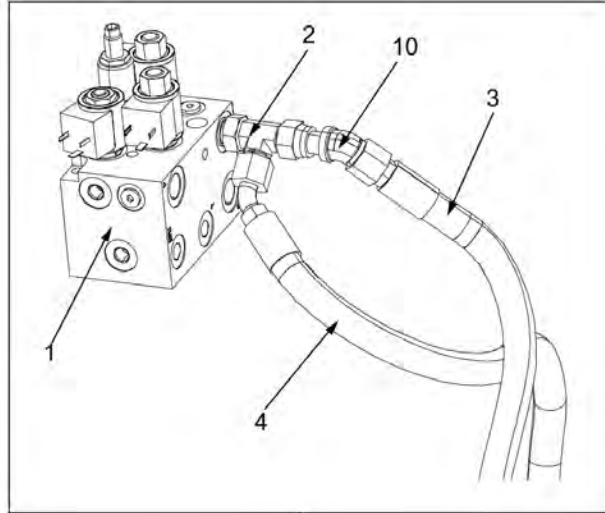

Hydraulic system Vibration shut-off one drum

Item	Part No.	Name	Qty	L	SN INFO
1	4700387276	Combination valve	1		
2	4700791700	Tee-connector	1		
3	4700483693	Hydraulic hose	1		
4	4812121737	Hydraulic hose	1		
5	4700791581	Switch	1		
6	4812120798	Check valve	1		
7	4700791792	Tee-connector	1		
8	4700791407	Straight o-ring connector	1		
9	4812121738	Hydraulic hose	1		
10	4700791837	Elbow 45, O-ring with swivel	1		

Provided for Free by Trenchwell.com
Shop Aftermarket Parts