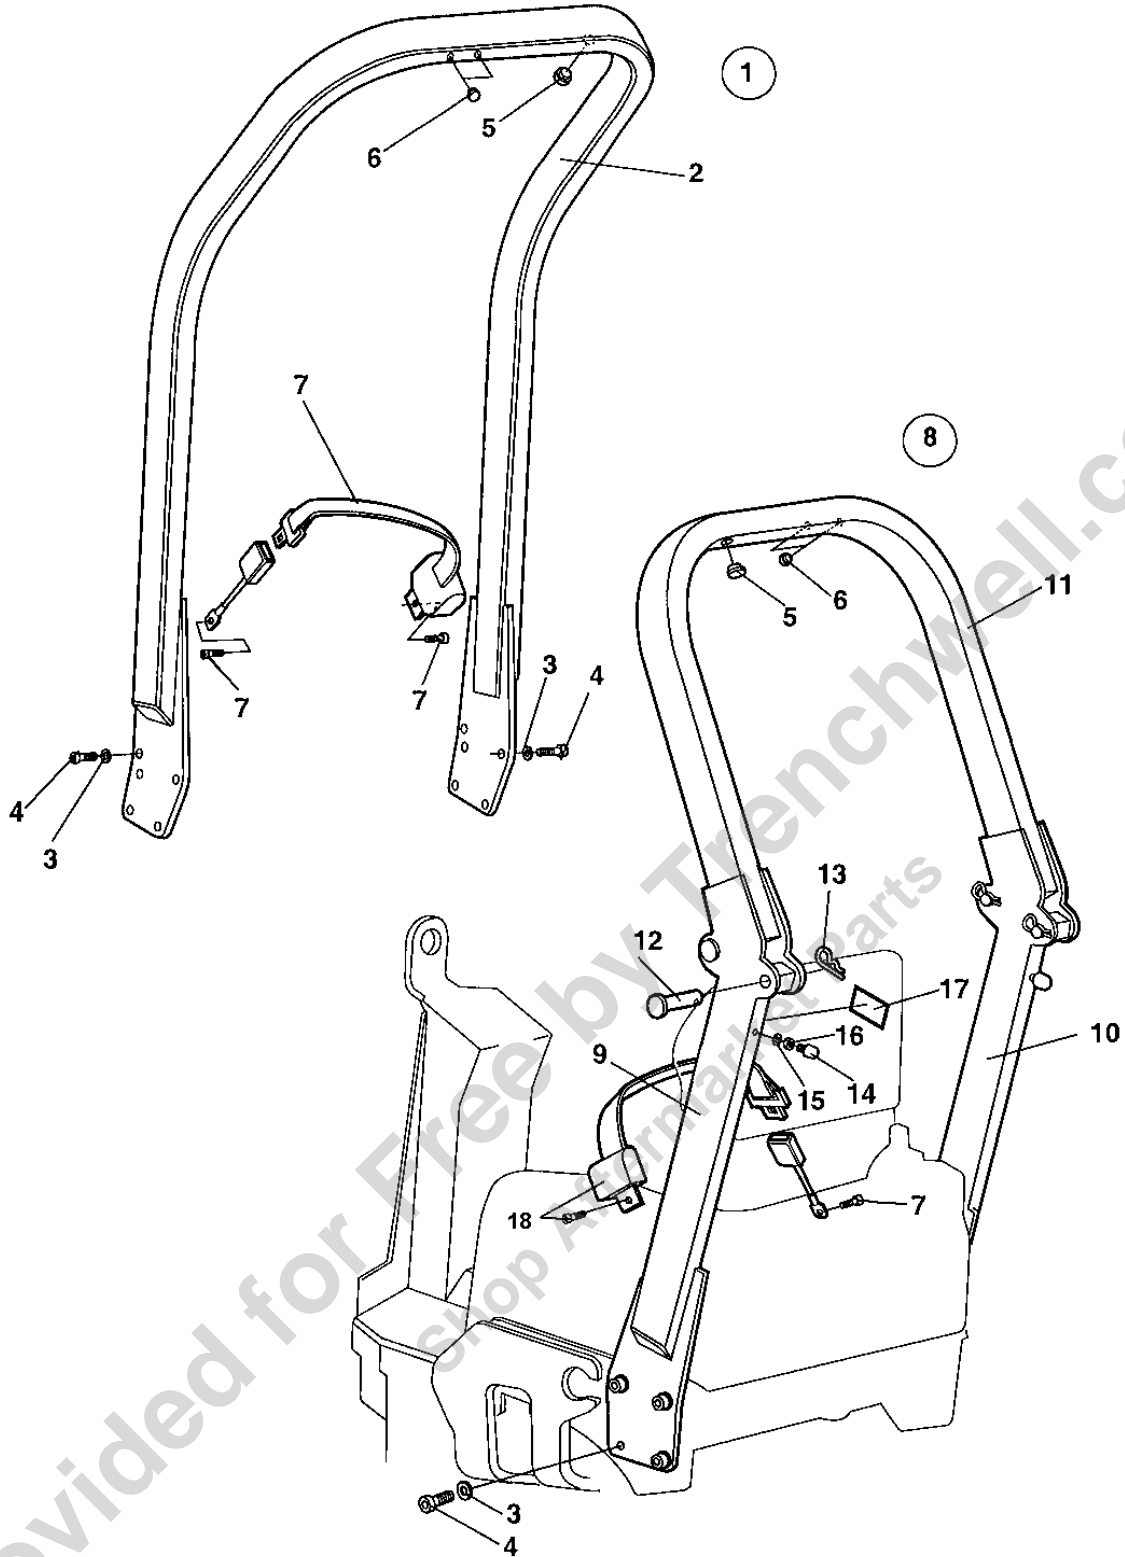

Drivers platform Rops Option

Refer to the Parts Online web page for most up-to-date information. The printed information might be outdated.

Item	Part No.	Name	Qty	L	SN INFO
1	-	Rops, cpl	1		
2	4700387142	Rops	1		
3	4700904231	Washer, 13x24x2 mm 300 HV	8		
4	4700508063	Screw, M12x40 mm 8.8	8		
5	4700282603	Plastic plug	1		
6	4700900986	Plug	1		
7	4700377677	Seat belt 2"	1	A	
8	-	Rops foldable, cpl	1		
9	-	Rops beam	1	C,D	
10	-	Rops beam	1	C,D	
11	-	Rops beam	1	C,D	
12	4700389798	Threaded spike	4		
13	4700635061	Pin	4		
14	4700280101	Shock absorber	2		
15	4700904229	Washer, 8.4x 6x1.5 mm 300HV	2		
16	4700573008	Nut M8	2		
17	4700908229	Safety decal	1		
18	4700377677	Seat belt 2"	1	A	

Comments for Page: Rops Option

(L)OCAL REMARKS

A | en_US | Hardware supplied

C | en_US | Not sold separately due to safety regulations

D | en_US | Only available as a complete ROPS kit ; please check the machine SN.

Please contact your local OEM representative (Dealer / Customer Center / Product Company) for valid PN.