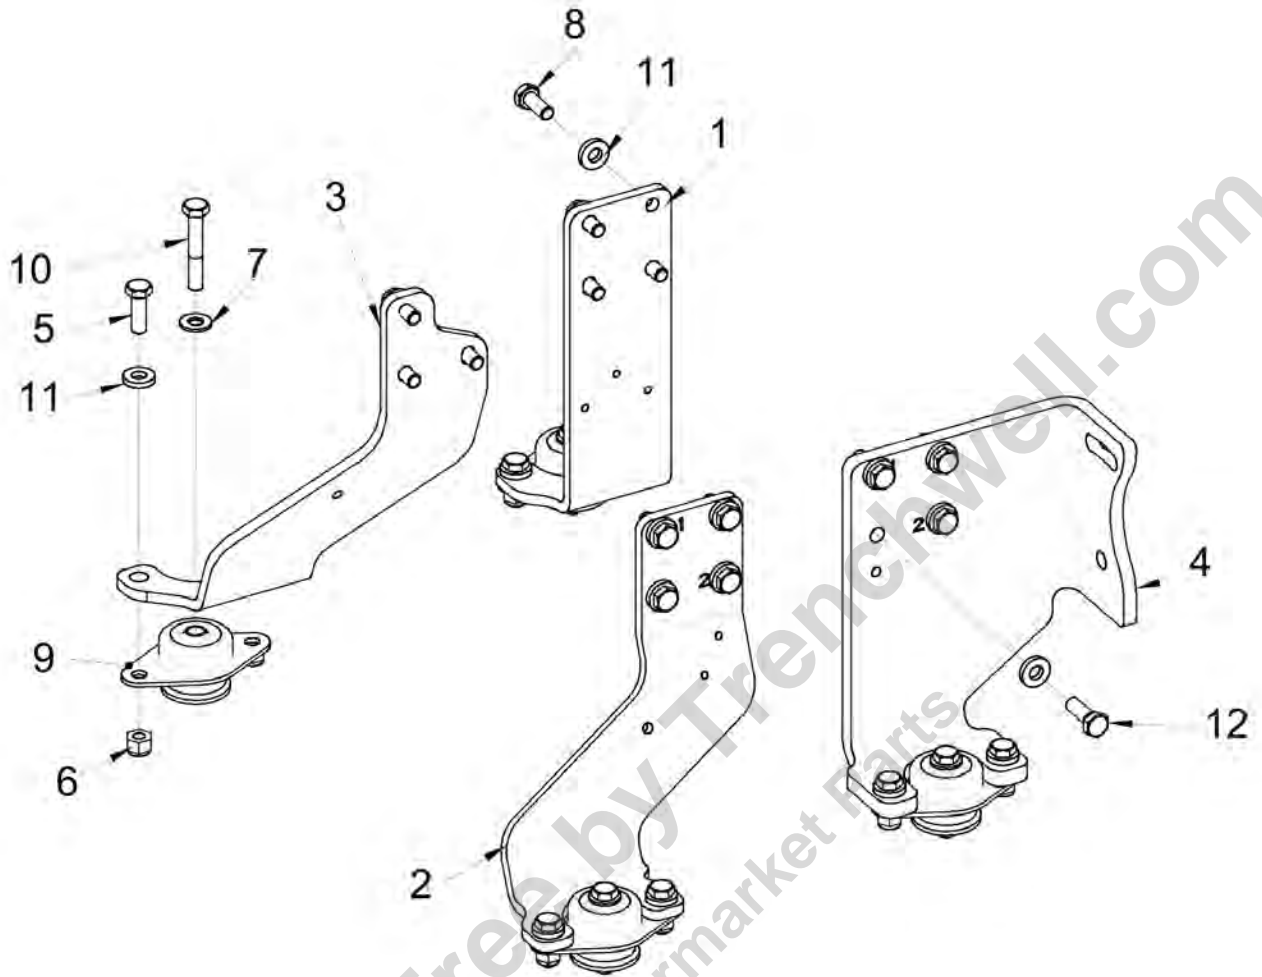

Engine room Engine bracket module

Item	Part No.	Name	Qty	L	SN INFO
1	4812122023	Bracket	1		
2	4812122021	Bracket	1		
3	4812122020	Bracket	1		
4	4812121453	Bracket	1		
5	4700500029	Steel plain washer	8		
6	4700586018	Lock nut M10	8		
7	4700904230	Steel plain washer	4		
8	0147195903	Screw DIN961	11		
9	4700792026	Rubber mounts	4		
10	4700500033	Screw M10-1,5x60 8,8	4		
11	4700904557	Washer, 10.5x22x4 mm 300 HV	23		
12	0147195944	Hex head screw	4