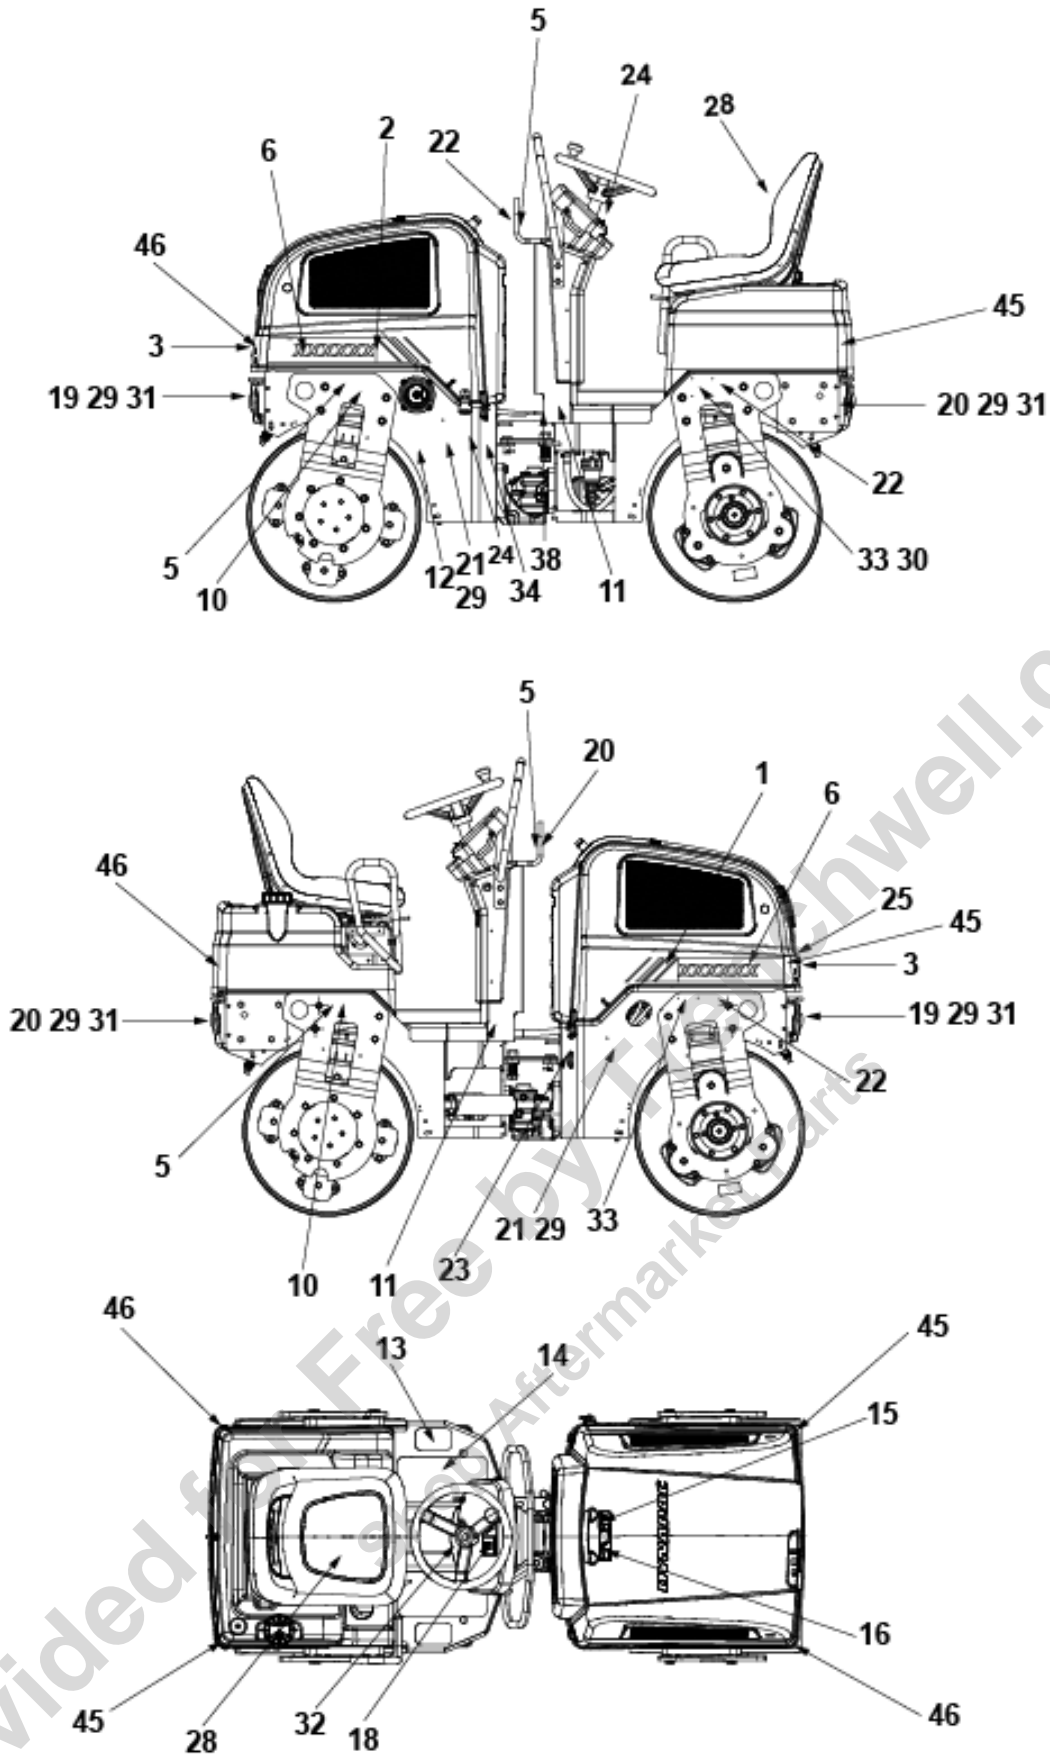

Decals and documentation Decals and documentation

Refer to the Parts Online web page for most up-to-date information. The printed information might be outdated.

Item	Part No.	Name	Qty	L	SN INFO
1		Decal "GRAPHIC ELEMENT" Left version	1		
2		Decal "GRAPHIC ELEMENT" Right version	1		
3	4812127712	Decal FAYAT DYNAPAC 280 WH	1		
5	4700357587	Label lifting point	3		
6	4812127827	Decal "MODEL CODE" CC1000	2		
10	4700382751	Decal "SECURING POINT/TIE DOWN"	2		
11	4700903422	Safety decal "CRUSH AREA"	2		
12	4700991658	Decal "FUEL"	1		
13	4700373363	Slip protection	2		
14	4700372123	Protection	2		
15	4700903423	Safety label, Rotating engine components	1		
16	4700903424	Safety label, hot surfaces	1		
18	4700903459	Decal "SAFETY"	1		
19	4700791957	Reflector, white	2		
20	4700791956	Reflector, red	2		
21	4700791958	Reflector, light	2		
22	4700908229	Safety decal	3		
23	4700272373	Decal, hydraulic oil level	1		
24	4700358881	Pad lock	2		
25	4700791642	Decal "WARNING" Use of starting fluid prohib.	2		
28	4700348331	Seat cover	1		
29	4700791666	Blind rivet	6		
30	4700624015	Blind rivet 4,0x8,5	12		
31	4700904228	Washer 6,4x12x1,5	4		
32	4700379012	Decal "Start instruction"	1		
33	4700904870	Lifting data plate	2		
34	4812125363	Safety decal "RISK OF CRUSHING"	1		
38	4700791275	Decal "Sound power level" 105dB	1		
45	4700904396	Decal "Risk location"	4		
46	4700904399	Decal "Risk location"	4