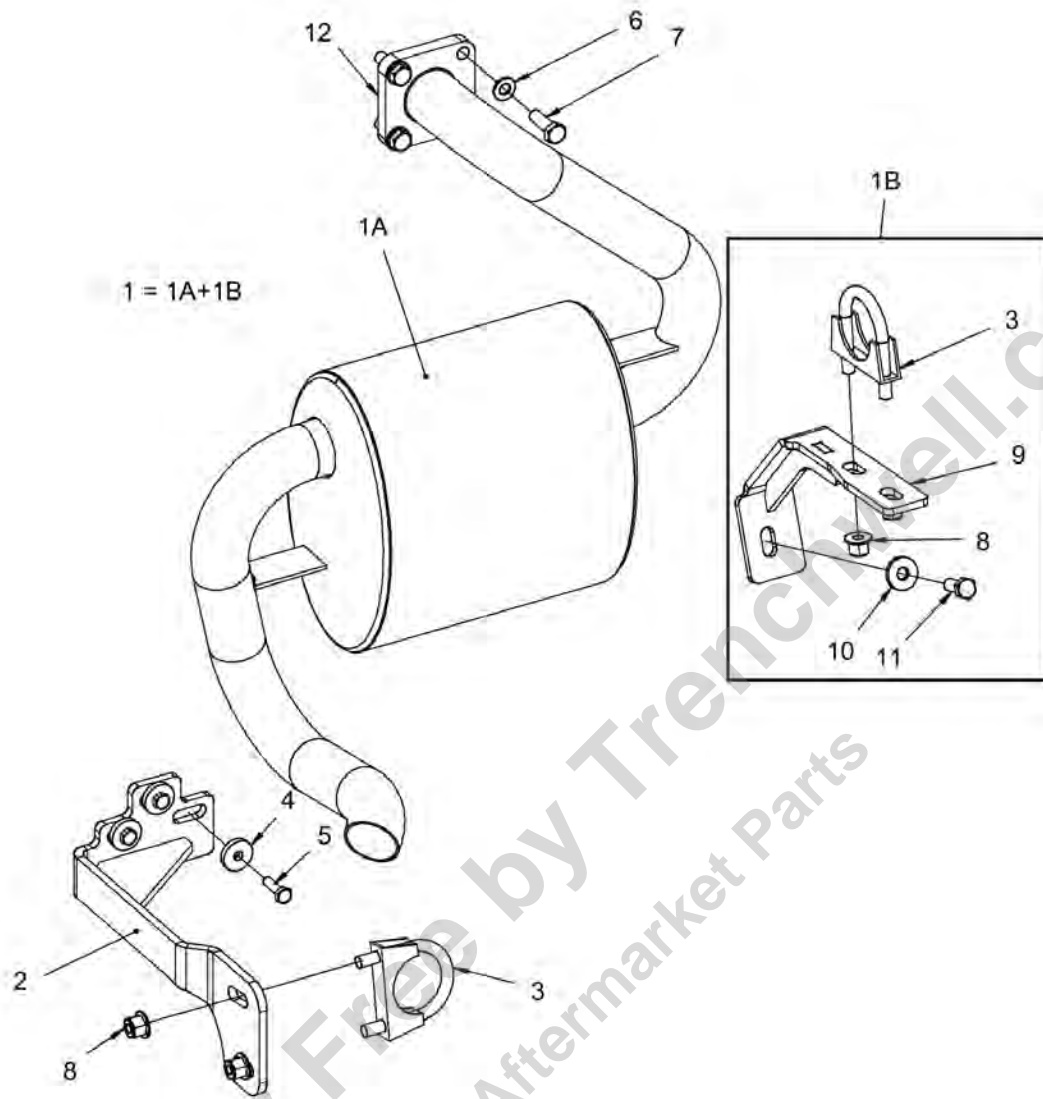

Engine room Exhaust system

Item	Part No.	Name	Qty	L	SN INFO
1	4812125510	Muffler and bracket kit	1		
1A	4812126426	Muffler	1		
1B	4812161297	Bracket kit	1		
2	4812121627	Bracket	1		
3	4700927568	Clamp	2		
4	4700904735	Steel plain washer	3		
5	4700500040	Screw, M6x20 mm 8.8 A2K	3		
6	4700904229	Washer, 8.4x 6x1.5 mm 300HV	4		
7	4700500021	Screw, M8x20 mm 8.8 A2K	4		
8	4700902286	Lock nut, M8x1.25 mm A2K	4		
9	4812125646	Bracket	1		
10	4700904640	Washer, 8.4x 6x1.5 mm 300HV	1		
11	4700500053	Screw, M8x20 mm 8.8 A2K	1		
12	4812160758	Gasket	1