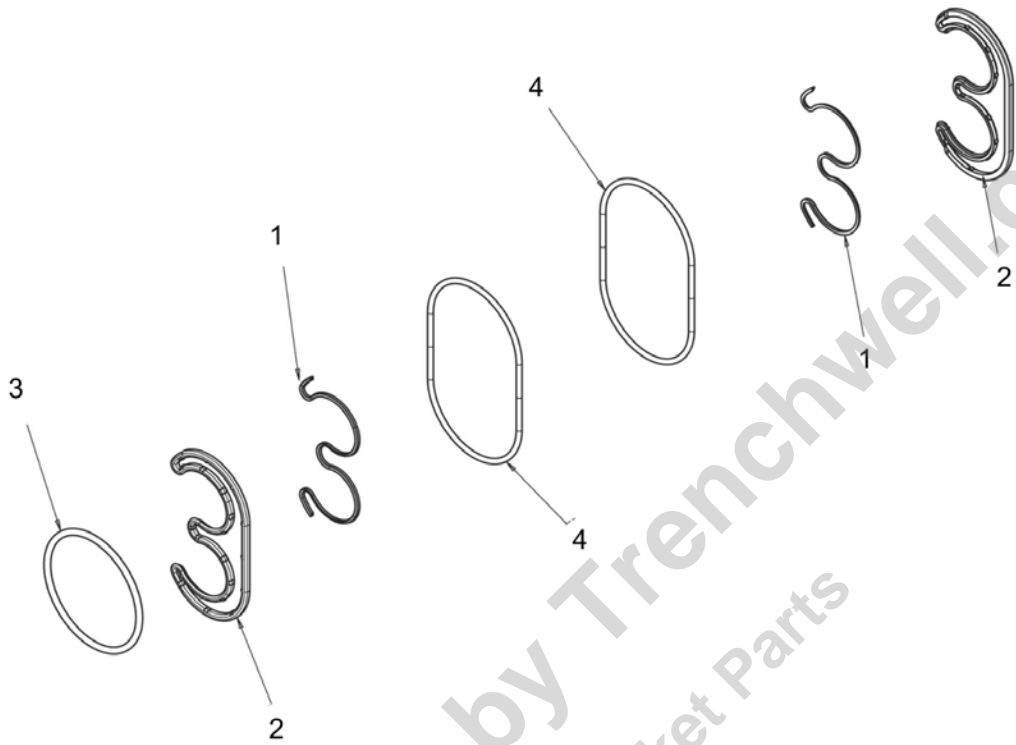

Hydraulic system 4812160958 Seal kit

Provided for Free by Trenchwell.com
Shop Aftermarket Parts

Item	Part No.	Name	Qty	L	SN INFO
0	4812160958	Seal kit	1		
1	-	Backing ring	2		
2	-	Pressure seal	2		
3	-	O-ring seal	1		
4	-	O-ring seal	2		

Provided for Free by Trenchwell.com
Shop Aftermarket Parts