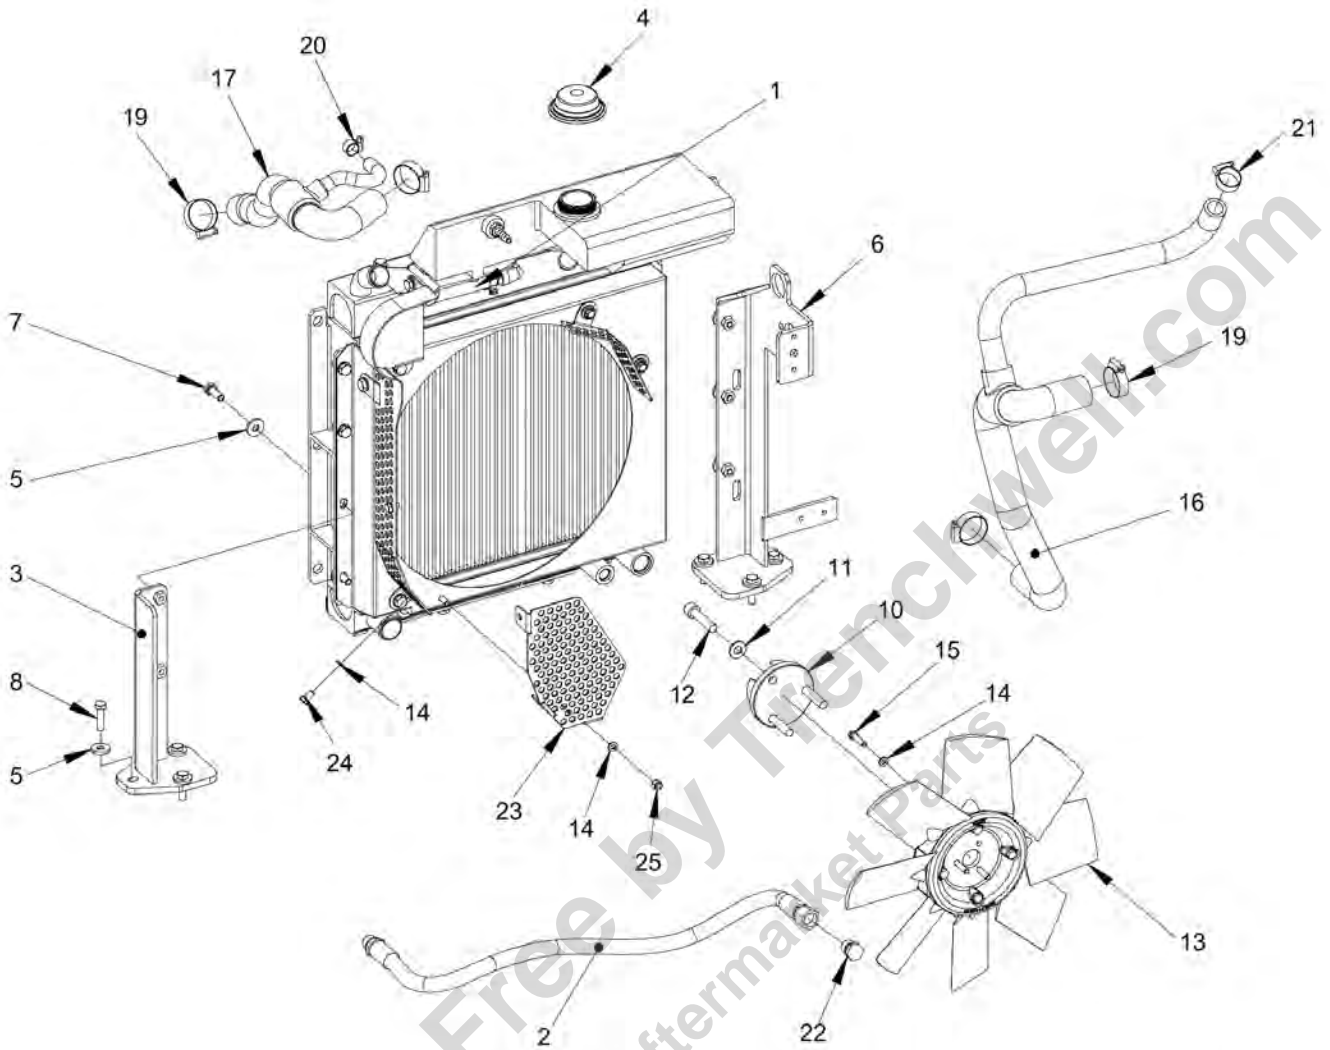

Engine room Cooling system

Item	Part No.	Name	Qty	L	SN INFO
1	-	Cooler package	1		
2	4700791780	Drainage hose	1		
3	4812121035	Bracket	1		
4	4700903714	Cooler cap	1		
5	4700904640	Washer, 8.4x 6x1.5 mm 300HV	17		
6	4812120541	Bracket	1		
7	4700500021	Screw, M8x20 mm 8.8 A2K	5		
8	4700500022	Screw	6		
10	4812120548	Fan hub	1		
11	4700904230	Steel plain washer	3		
12	4812121288	Screw M10-1,25x045H 8.8	3		
13	4812120605	Fan	1		
14	4700904228	Washer 6,4x12x1,5	6		
15	4700500075	Screw, M6-1,0x25 mm 8.8	3		
16	4812120601	Cooler hose	1		
17	4812120646	Cooler hose	1		
19	4700313035	Clamp	4		
20	4700313002	Hose clamp	1		
21	4700313006	Hose clamp	1		
22	4700791493	Steel plug threaded	1		
23	4812121773	Protection	1		
24	4700500012	Hex. screw	2		
25	4700586002	Lock nut M6 -8	1