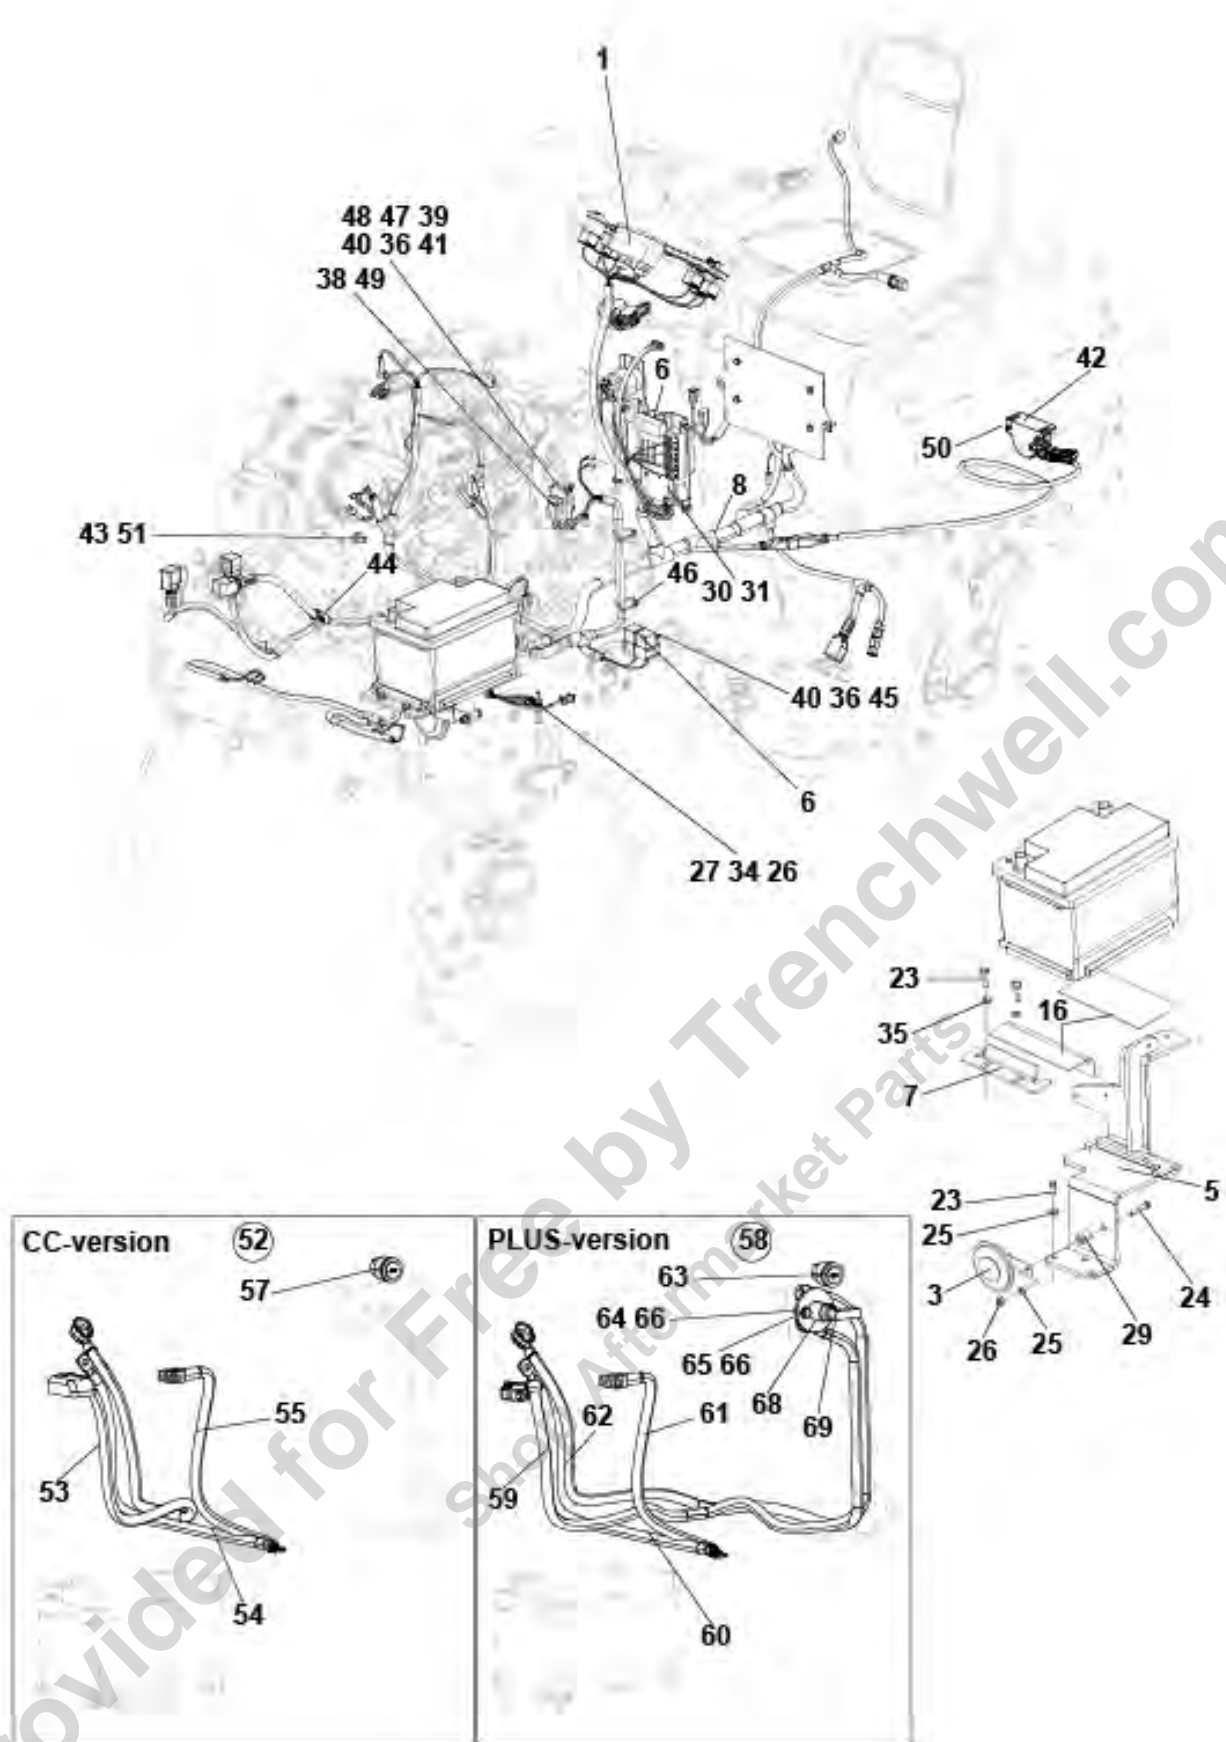

Electrical equipment Electrical equipment

Refer to the Parts Online web page for most up-to-date information. The printed information might be outdated.

Item	Part No.	Name	Qty	L	SN INFO
1	-	Control panel	1		
3	4700999027	Horn	1		
5	4812121343	Battery shelf	1		
6	4700903956	Relay	3		
7	4812110724	Battery holder	1		
8	4812126130	Cable harness	1		
16	4812110759	Rubber cloth	2		
23	4700500021	Screw, M8x20 mm 8.8 A2K	2		
24	4700500024	Screw M8x45	1		
25	4700904229	Washer, 8.4x 6x1.5 mm 300HV	2		
26	4700586003	Lock nut M8	2		
27	4700570005	Hexagon nut	1		
29	4700355704	Spacer sleeve	1		
30	4700904228	Washer 6,4x12x1,5	1		
31	4700570004	Hexagon nut M6	1		
34	4700904802	Threaded stud	1		
35	4700904556	Steel plain washer 8,4x16x3,0	2		
36	4700904281	Washer, 5,3x10x1 300HV	6		
38	4700901230	Fuse, 30A Green	1		
39	4700904036	Bracket	1		
40	4700500060	Screw M5-0,8x20 8.8	4		
41	4700586001	Lock nut	2		
42	4700792098	Back-up alarm	1		
43	0147195942	Hex. head screw	1		
44	4700792441	Cable tie with holder	2		
45	4700902284	Nut M5	2		
46	4700313041	Cable ties	2		
47	4700904039	Fuse 50A Red	1		
48	4700904032	Fuse holder	1		
49	4700791014	Fuse holder	1		
50	4700541702	Screw M6x12	2		
51	4700904230	Steel plain washer	1		
52		Cable harness	1	B	
53	4812120551	Battery cable	1		
54	4812120986	Connection cable	1		
55	4812120194	Battery cable	1		
57	4812110560	Power socket 12V	1		
58		Cable harness	1	C	

Refer to the Parts Online web page for most up-to-date information. The printed information might be outdated.