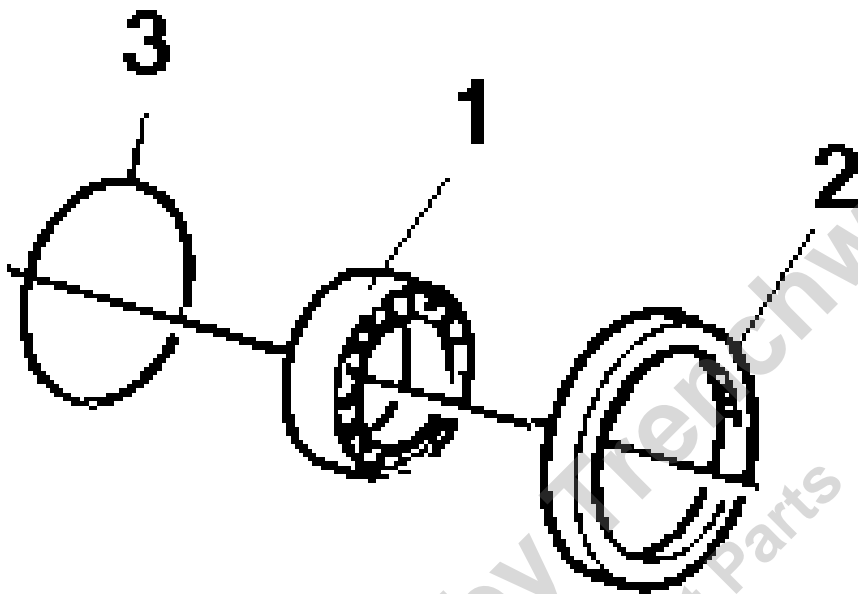

Repair kits 4700945711 Drum rotation kit

Provided for Free by Merchwell.com
Shop Aftermarket Parts

Item	Part No.	Name	Qty	L	SN INFO
0	4700945711	Drum rotation kit			
1	4700111018	Ball bearing	1		
2	4700791426	Radial lip seal	1		
3	4700160132	O-ring 70	1		

Provided for Free by Trenchwell.com
Shop Aftermarket Parts