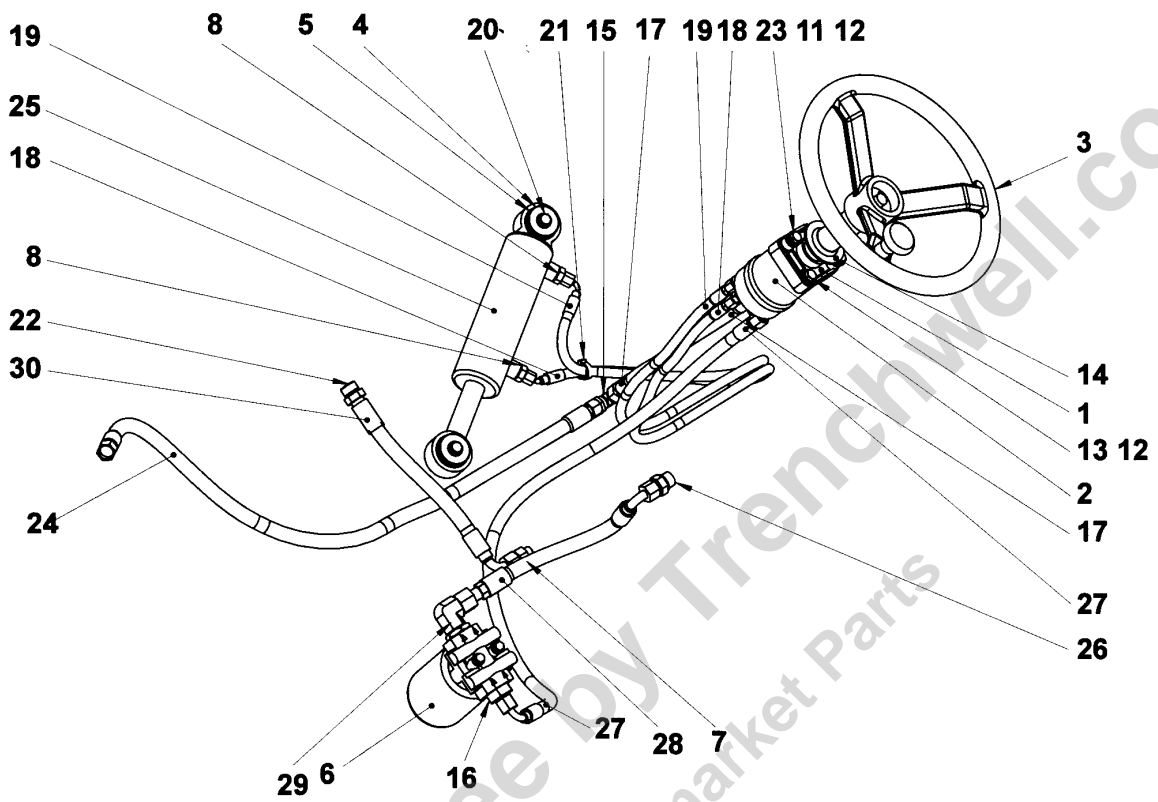

Hydraulic system Hydraulic steering

Item	Part No.	Name	Qty	L	SN INFO
1	4700902123	Steering column	1		
2	4700387274	Steering valve	1		
3	4700372964	Steering wheel	1		
3	4700935614	Turning knob	1		
3	4700935613	Cover	1		
4	4812121812	Washer	2		
5	4700791565	Sealing	2		
6	4700387277	Hydraulic oil filter, cpl	1		
6	4700376636	Cleaning filter element Maximum 50 hours use	1		
6	4700376637	Hydraulic filter element	1		
7	4700791540	Adapter	1		
8	4700791542	Straight connector	2		
9	4700500505	Screw, M8x20 mm 8.8 A2K	2		
11	4700355869	Spacer sleeve	2		
12	4700904230	Steel plain washer	6		
13	4700500048	Screw, M10x20 mm 8.8 A3K	2		
14	4700928830	Rubber part	1		
15	4700791701	Tee-connector	1		
16	4700791408	Straight o-ring connector	1		
17	4700483657	Hydraulic hose	1		
18	4700483655	Hydraulic hose	1		
19	4700483654	Hydraulic hose	1		
20	4700947684	Screw	2		
21	4700313102	Cable ties	1		
22	4700904009	O-ring	1		
23	4700500030	Hexagon head screw	2		
24	4700483653	Hydraulic hose	1		
25	4812120738	Hydraulic cylinder, cpl.	1		
26	4700791410	Straight o-ring connector	1		
27	4812121332	Hydraulic hose	1		
28	4812121333	Hydraulic hose	1		
29	4700792068	Elbow 90°	1		
30	4700483696	Hydraulic hose	1		
31	4700791412	Straight o-ring connector	1