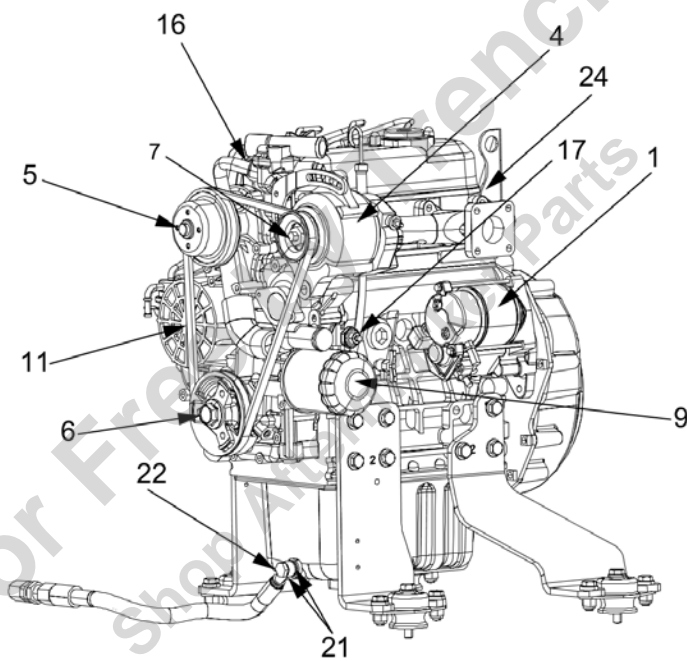

Engine room 4812128983 Diesel engine, Kubota D1105 E4B T4F / Stage V (18,1 kW)

Item	Part No.	Name	Qty	L	SN INFO
0	4812128983	Diesel engine, Kubota D1105 E4B T4F / Stage V	1		
1	4812160092	Starter	1		
2	4812160080	Dip stick	1		
3	4812160088	Oil cap	1		
4	4812160091	Alternator	1		
5	-	Pulley, V-belt	1		
6	-	Alternator, Fan	1		
7	-	Pulley, Alternator	1		
8	-	Pre-fuel filter element	1		
9	4812160094	Engine oil filter element	1		
10	-	Fuel Filter element	1		
11	4812160090	V-belt	1		
13	4812160093	Valve cover gasket	1		
14	-	Piston ring set	1		
15	4812161563	Stop solenoid	1		
16	4812161564	Temp sensor	1		
17	4812161257	Oil pressure switch	1		
18	-	O-ring	1		
21	4700162027	Sealing	2		
22	4700792760	Screw M12	1		
23	-	Gasket, In manifold	1		
24	-	Gasket, ex manifold	1		
25	-	Head cylinder gasket	1		
26	-	Guide, inlet valve	3		
27	-	Guide, exhaust valve	3		
28	-	Seal, valve stem	6		
29	-	Valve, inlet	3		
30	-	Valve, exhaust	3