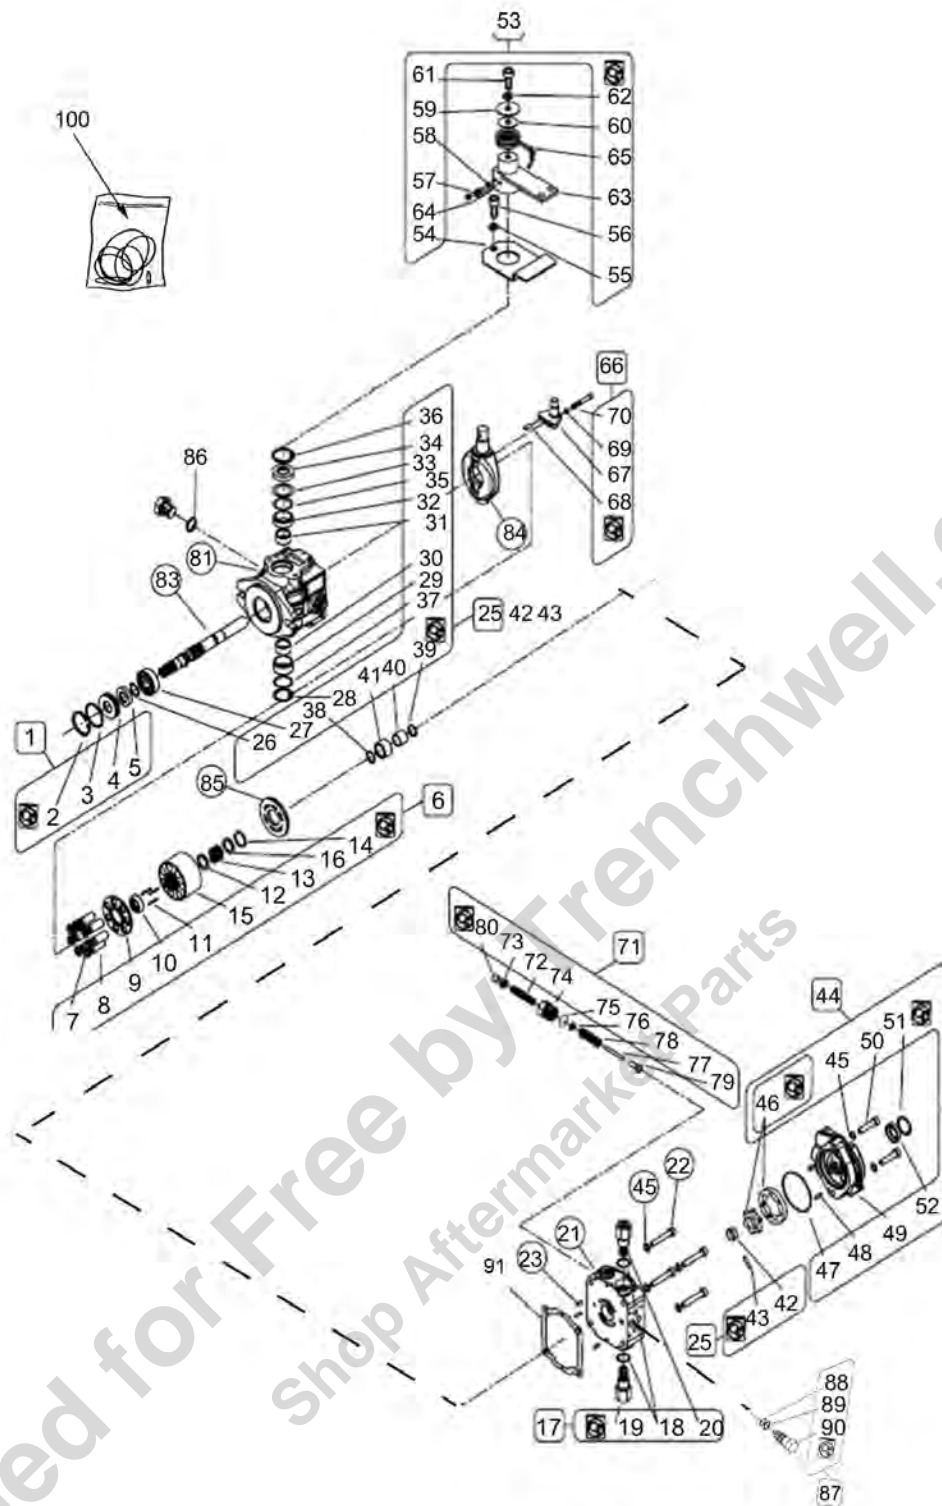

Hydraulic system 4812123466_Hydraulic pump

Provided for Free by Frenchwell.com
Shop Aftermarket Parts

Item	Part No.	Name	Qty	L	SN INFO
0	4812123466	Hydraulic pump	1		
1	4812161052	Shaft seal kit	1		
2	--	Snap ring	1		
3	--	O-ring	1	A	
4	--	Cap	1		
5	--	Seal ring	1	A	
6	4812161082	Rotating group kit	1		
7	--	Piston shoe	1		
8	--	Piston	1		
9	--	Retainer plate	1		
10	--	Sphere	1		
11	--	Pin	1		
12	--	Shim	1		
13	--	Lock nut	1		
14	--	Snap ring	1		
15	--	Barrel	1		
16	--	Washer	1		
17	4812161054	High pressure relief valve kit	2		
18	---	O-ring	1	A	
19	4812160855	Valve	1		
20	--	Relief valve	1		
21	4812160999	End cover	1		
22	-	Screw	1		
23	-	Pin	1		
25	4812160595	Bearing kit	1		
26	--	Snap ring	1		
27	--	Piston guides	1		
28	--	Snap ring	1		
29	--	Outer race bearing	1		
30	--	Inner race bearing	1		
31	--	Inner race bearing	1		
32	--	Outer race bearing	1		
33	--	Shim	1		
34	---	Seal ring	1	A	
35	-----	O-ring	1	A	
36	--	Snap ring	1		
37	----	O-ring	1	A	
38	--	Snap ring	1		

Refer to the Parts Online web page for most up-to-date information. The printed information might be outdated.