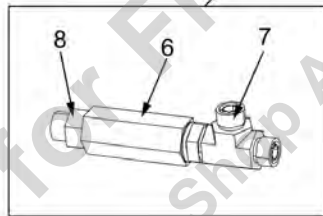

Hydraulic system Vibration shut-off one drum

Item	Part No.	Name	Qty	L	SN INFO
1	4700387276	Combination valve	1		
2	4700791700	Tee-connector	1		
3	4700483693	Hydraulic hose	1		
4	4812121737	Hydraulic hose	1		
5	4700791581	Switch	1		
6	4812120798	Check valve	1		
7	4700791792	Tee-connector	1		
8	4700791407	Straight o-ring connector	1		
9	4812121738	Hydraulic hose	1		
10	4700791837	Elbow 45, O-ring with swivel	1		

Provided for Free by Trenchwell.com
Shop Aftermarket Parts