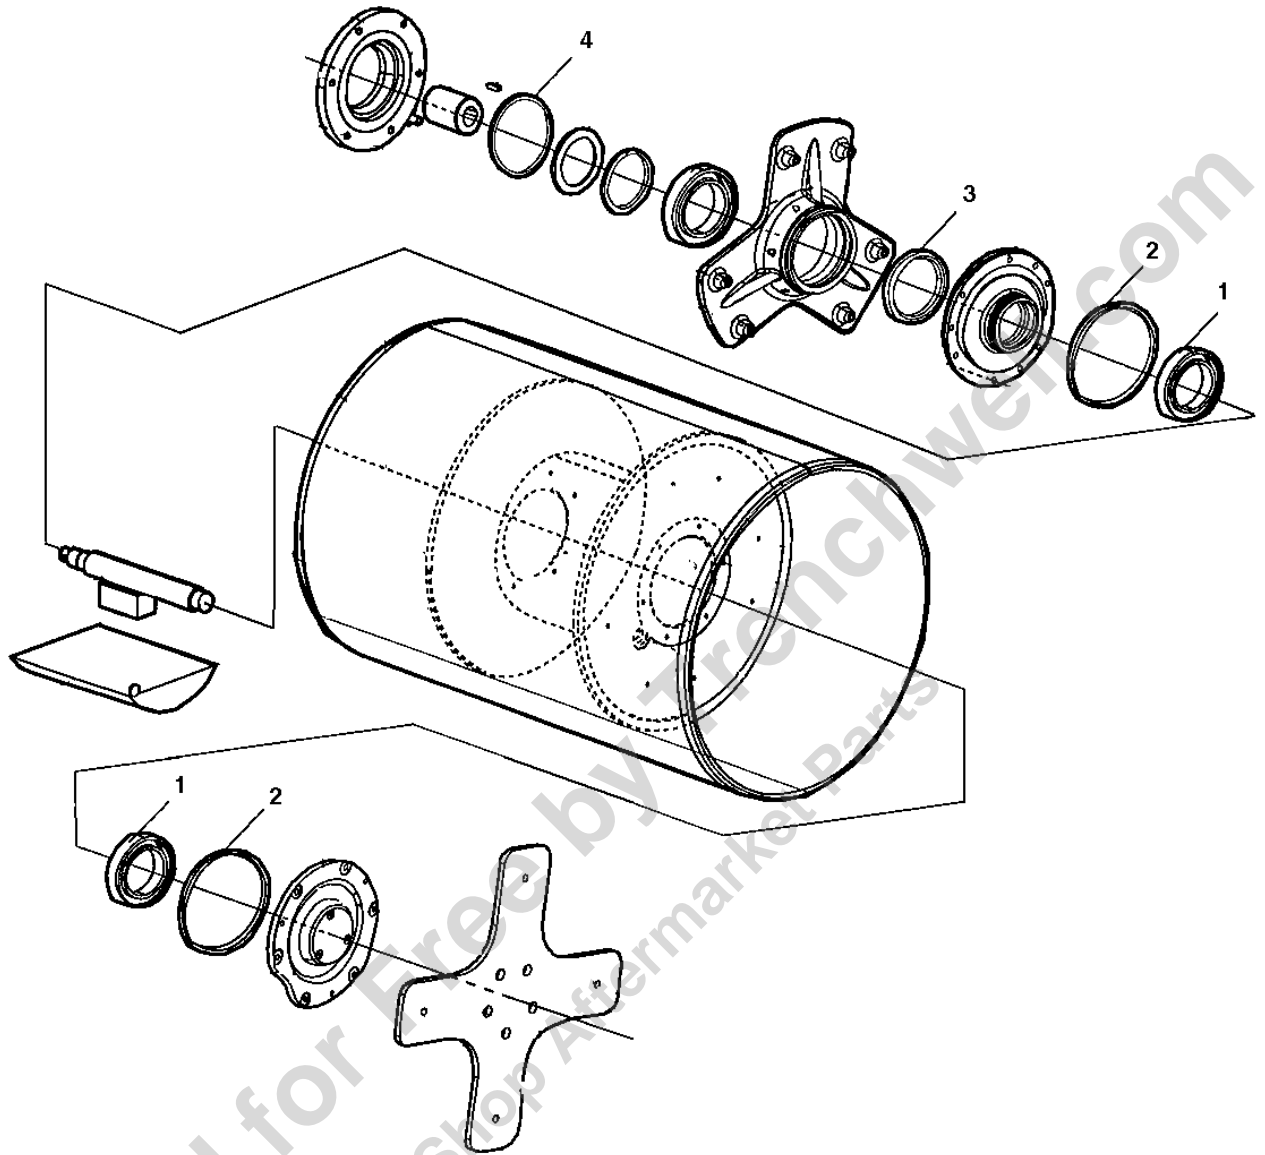

Repair kits 4700945710 Eccentric shaft kit

Item	Part No.	Name	Qty	L	SN INFO
0	4700945710	Eccentric shaft kit			
1	4700791433	Spherical roller bearing	2		
2	4700791425	O-ring 70	2		
3	4700791426	Radial lip seal	1		
4	4700160132	O-ring 70	1		

Provided for Free by Trenchwell.com
Shop Aftermarket Parts