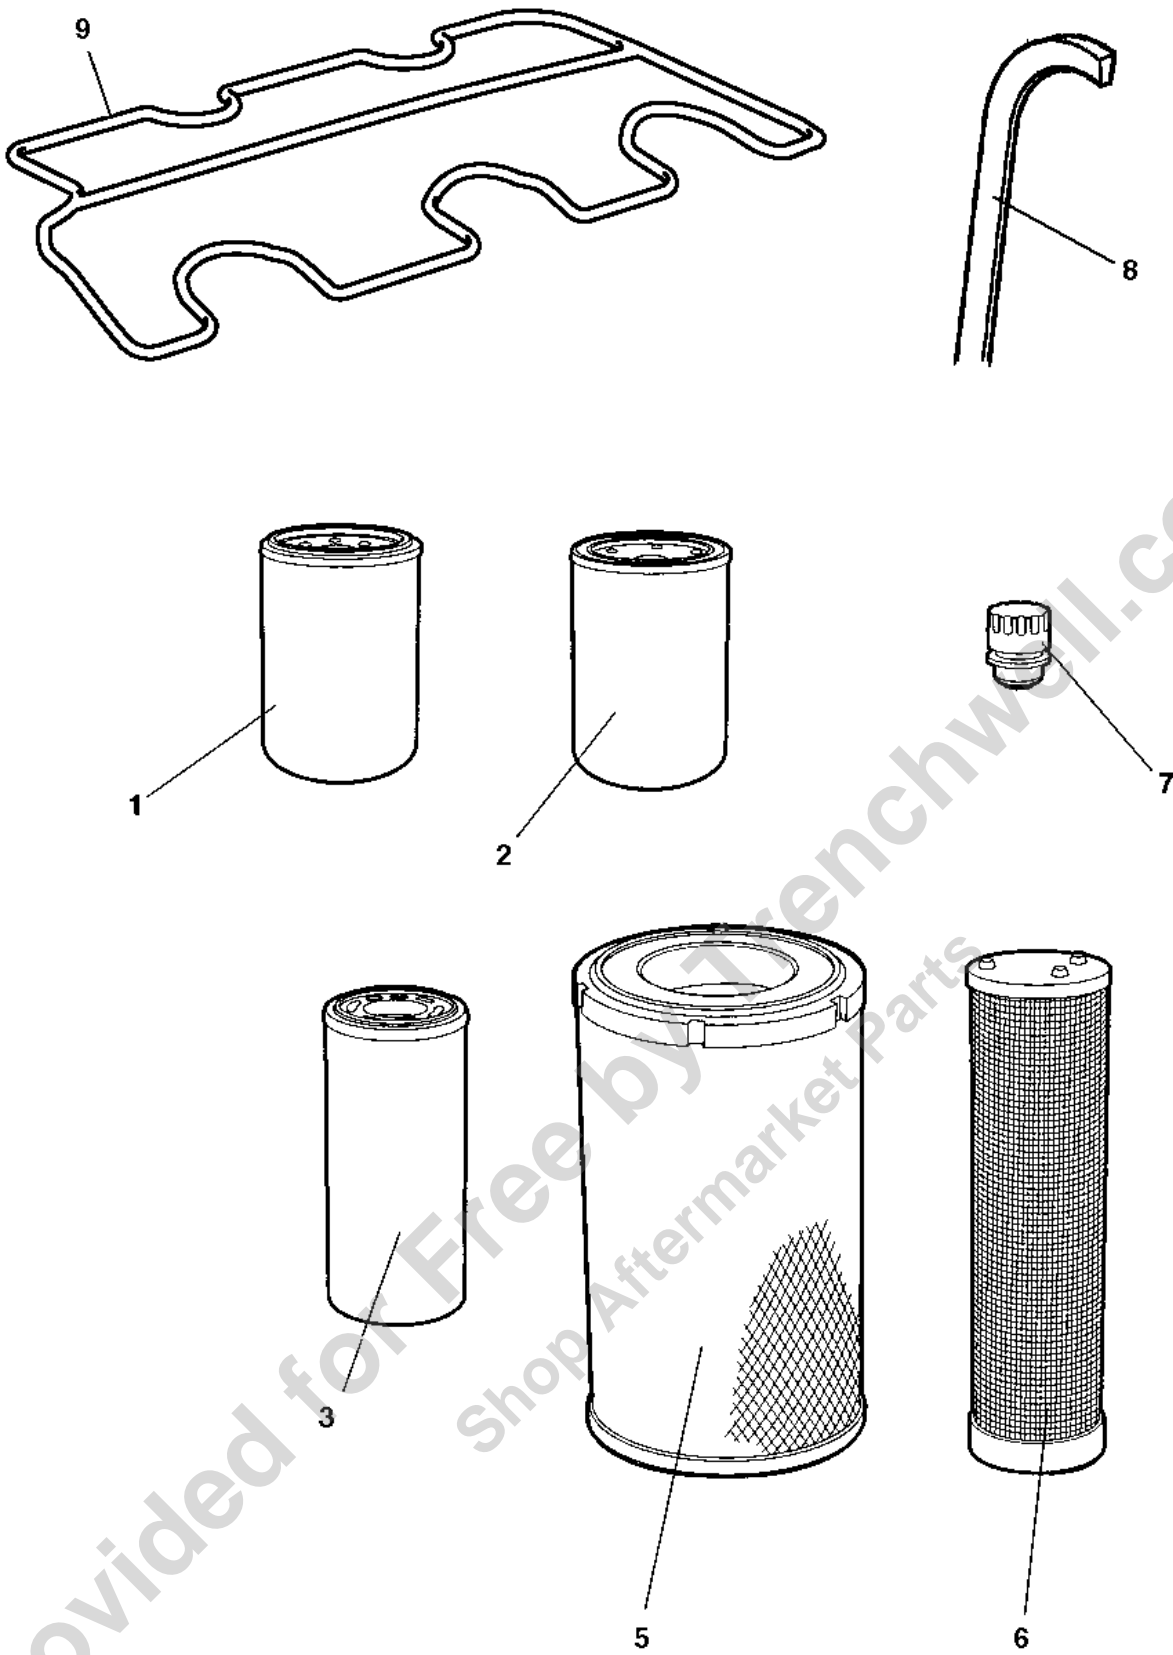

Item	Part No.	Name	Qty	L	SN INFO
0	4812160397	Service kit, 250 / 750h			
1	4812160094	Engine oil filter element	1		

Provided for Free by Trenchwell.com
Shop Aftermarket Parts

Service kits 4812160098 Service kit, 500h