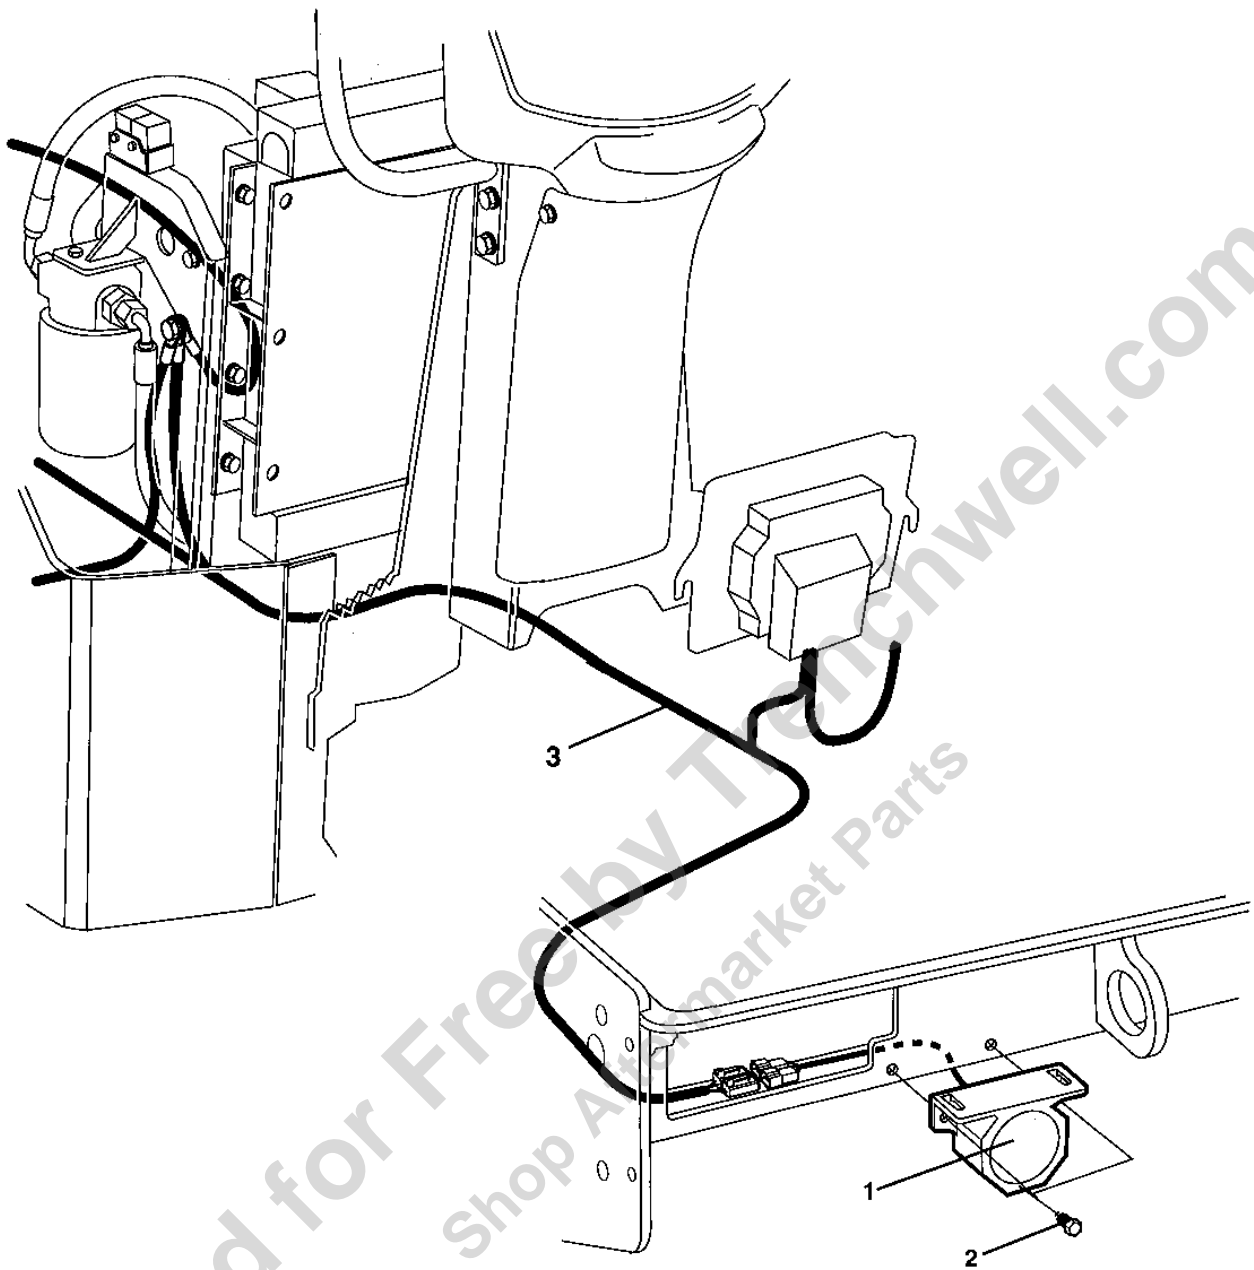

Electrical equipment Back-up alarm

Item	Part No.	Name	Qty	L	SN INFO
1	4700792098	Back-up alarm	1		
2	4700541702	Screw M6x12	2		
3	4700388009	Cable harness	1		

Provided for Free by Trenchwell.com
Shop Aftermarket Parts