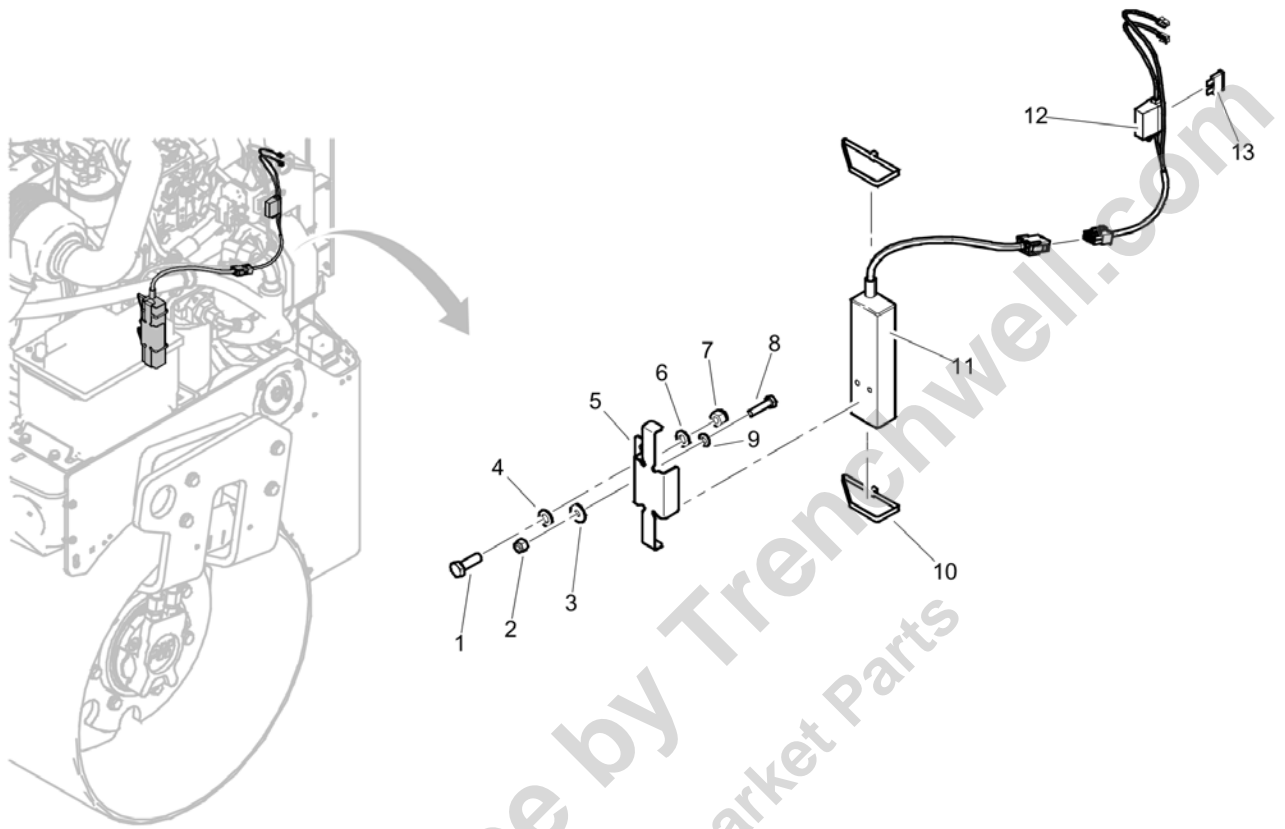

Optional equipment FleetLink module

Provided for Free by Trenchwell.com
Shop Aftermarket Parts

Item	Part No.	Name	Qty	L	SN INFO
1	4700500021	Screw, M8x20 mm 8.8 A2K	1		
2	4700586002	Lock nut M6 -8	1		
3	4700928381	Washer, 6.4x18x1.6 mm	1		
4	4700904229	Washer, 8.4x 6x1.5 mm 300HV	1		
5	4812124461	Bracket	1		
6	4700904229	Washer, 8.4x 6x1.5 mm 300HV	1		
7	4700586003	Lock nut M8	1		
8	4700500075	Screw, M6-1,0x25 mm 8.8	1		
9	4700904228	Washer 6,4x12x1,5	1		
10	4700792609	Cable ties	2		
11	4812013038	GPS module	1		
12	4812124961	Wiring harness	1		
13	4700901225	Fuse 5A Tan	1