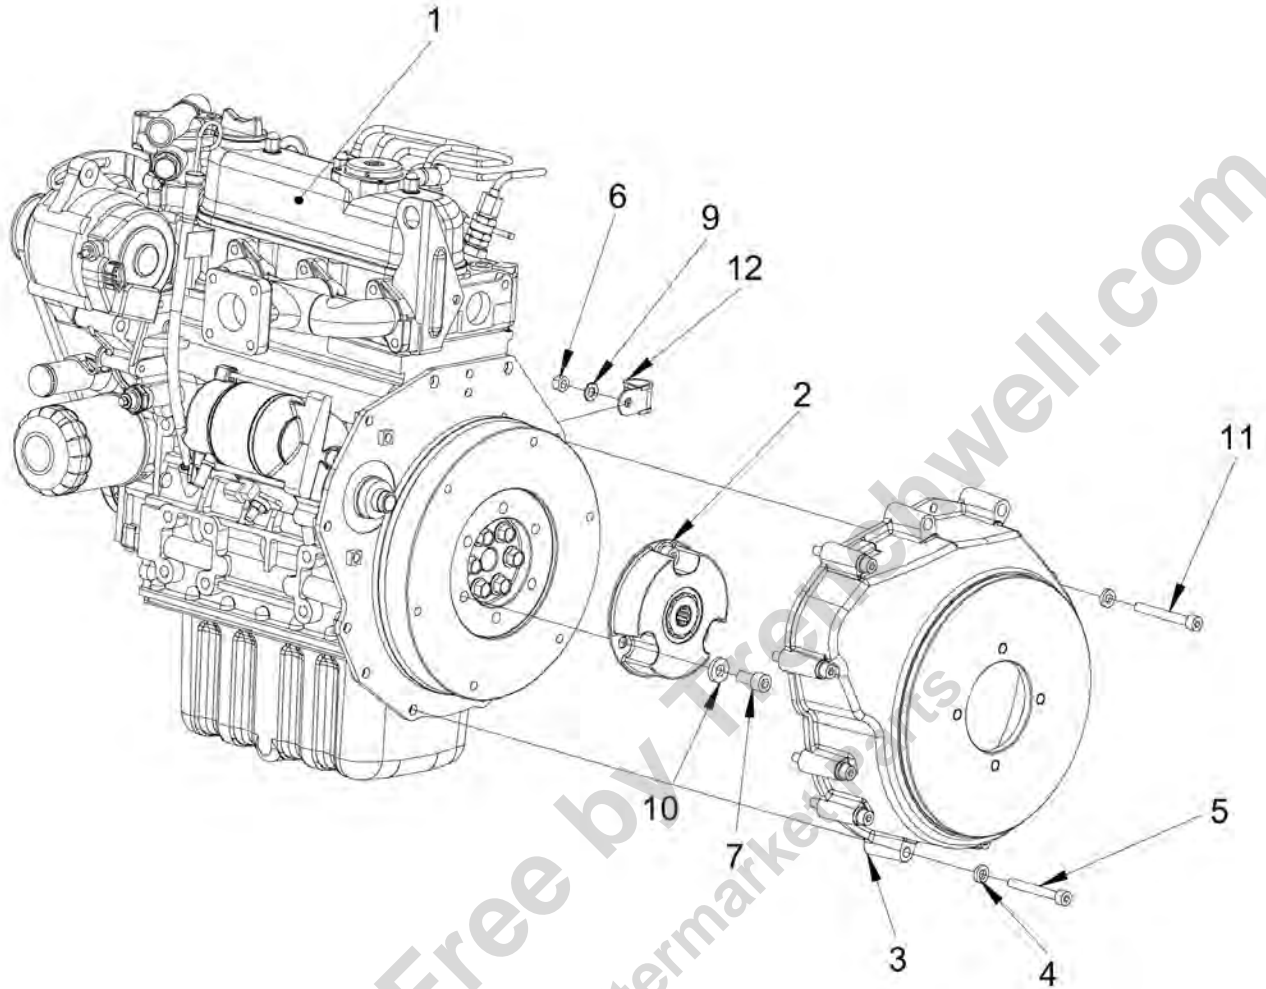

Provided for Free by Trencowell.com
Shop Aftermarket Parts

Engine room Engine module

Item	Part No.	Name	Qty	L	SN INFO
1	4812128983	Diesel engine, Kubota D1105 E4B T4F / Stage V	1		
2	4812121045	Coupling	1		
3	4812121046	Bracket	1		
4	4700904556	Steel plain washer 8,4x16x3,0	8		
5	4700508076	Screw	7		
6	4700570005	Hexagon nut	2		
7	4812121741	Screw	3		
9	4700904229	Washer, 8.4x 6x1.5 mm 300HV	2		
10	4700904557	Washer, 10.5x22x4 mm 300 HV	3		
11	4700508059	Cylinder screw	1		
12	4700921116	Clamp	1		