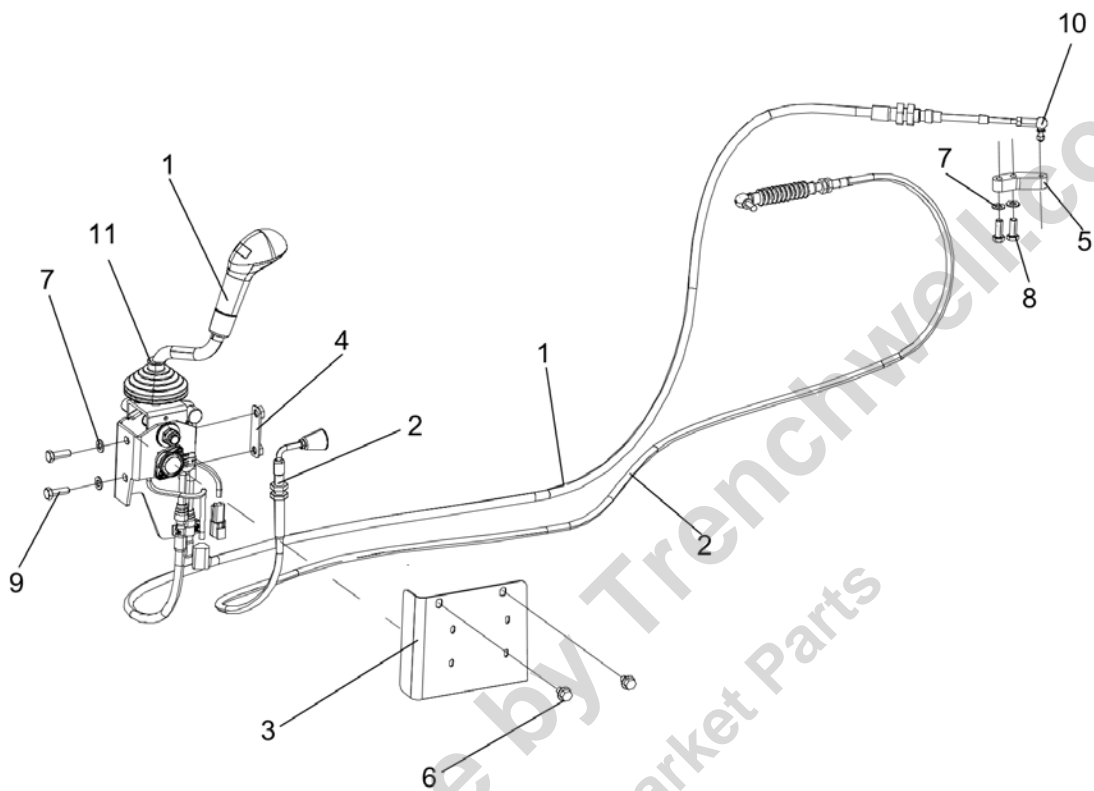

Drivers platform F/R- and throttle control

Item	Part No.	Name	Qty	L	SN INFO
1	4812118838	Forward / Reverse Control	1		
1	4812160368	Cable	1		
2	4700940960	Knob	1		
2	4812121561	Throttle control	1		
2	4700940960	Knob	1		
3	4700388476	Control cover	1		
4	4812117990	Bracket	1		
5	4812121422	Plate	1		
6	4700904755	Screw M8x12 8,8 FZB	2		
7	4700904229	Washer, 8.4x 6x1.5 mm 300HV	4		
8	4700508092	Hex. socket screw	2		
9	4700500021	Screw, M8x20 mm 8.8 A2K	2		
10	4700416034	Universal joint, M6	1		
11	4700313041	Cable ties	1		