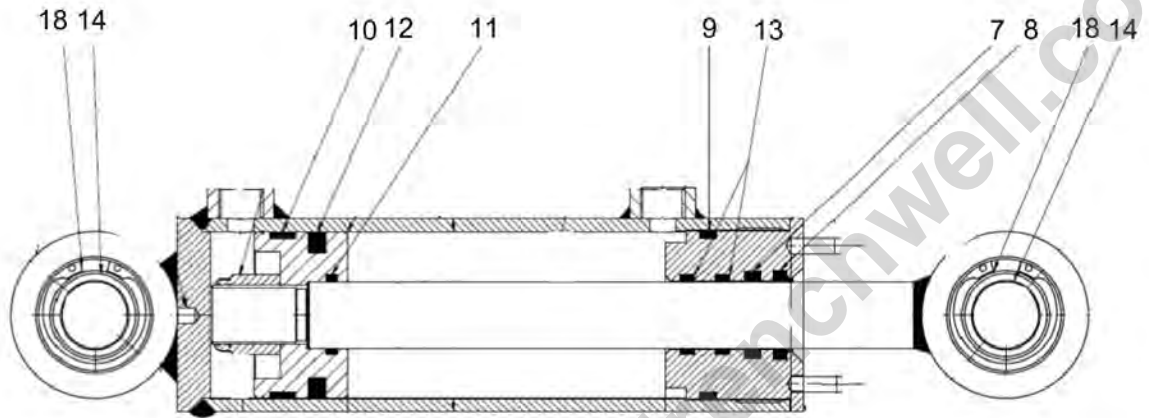

Hydraulic system 4812120738 Hydraulic cylinder

Provided for Free by Trenchwell.com
Shop Aftermarket Parts

Item	Part No.	Name	Qty	L	SN INFO
0	4812120738	Hydraulic cylinder, cpl.	1		
1	4812160655	Seal kit	1		
7	-	Piston seal	1		
8	-	Piston seal	1		
9	-	Piston guides	1		
10	-	Piston guides	1		
11	-	O-ring	1		
12	-	Piston seal	1		
13	-	Rod guides	2		
14	4812160657	Bearing	2		
18	4812160656	Snap ring	4		

Provided for Free by Trenchwell.com
Shop Aftermarket Parts