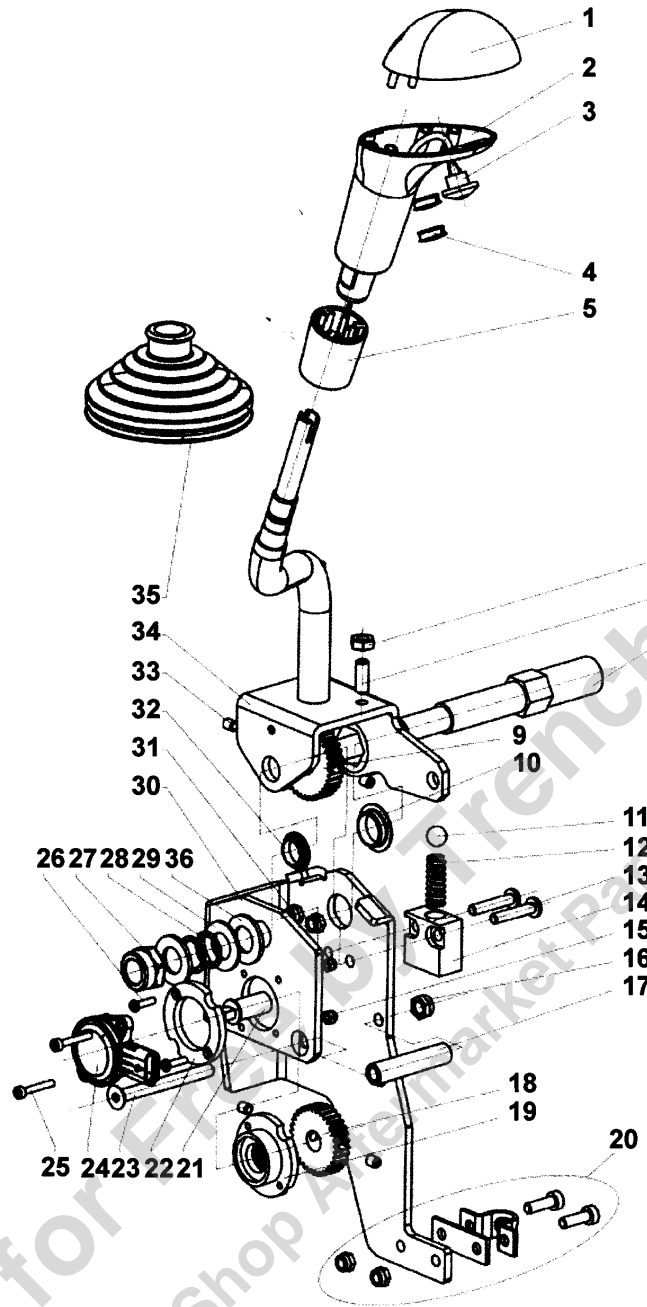

Drivers platform 4812118838 Forward / Reverse Control

Item	Part No.	Name	Qty	L	SN INFO
0	4812158267	Handle top + Button kit	1		
1	4812156558	Handle top	1		
2	4812156559	Handle	1		
3	4812156560	Push button switch with cable	1		
4	4812156561	Protection plug	2		
5	4812156562	Sleeve (knob)	1		
6	4812159290	Nut M5	2		
7	4812159291	Screw M5	2		
8	4812156563	Central shaft	1		
9	4812156564	Gear	1		
10	4812158258	Bushing	1		
11	4812156565	Sphere	1		
12	4812156566	Spring	1		
13	4812160082	Screw M5	2		
14	4812156567	Spring house	1		
15	4812160083	Nut M3	4		
16	4812160084	Nut M6	1		
17	4812156568	Spacer	1		
18	4812156569	Gear	1		
19	4812156570	Internal spacer	1		
20	4700902189	Bracket	1		
21	4812156571	Shaft	1		
22	4812156572	External spacer	1		
23	4812159197	Screw M6	1		
24	4812156490	Potentiometer	1		
25	4812159198	Screw M3	2		
26	4812159199	Screw M3	2		
27	4812159251	Lock nut M12	1		
28	4812156573	Sealing	2		
29	4812158260	Washer	2		
30	4812156574	Bracket	1		
31	4812160087	Nut M5	1		
32	4812158259	Bushing	1		
33	4812159292	Screw M5	4		
34	4812159654	Lever	1		
35	4812156576	Bellow	1		
36	4812160086	Washer	1		

Refer to the Parts Online web page for most up-to-date information. The printed information might be outdated.