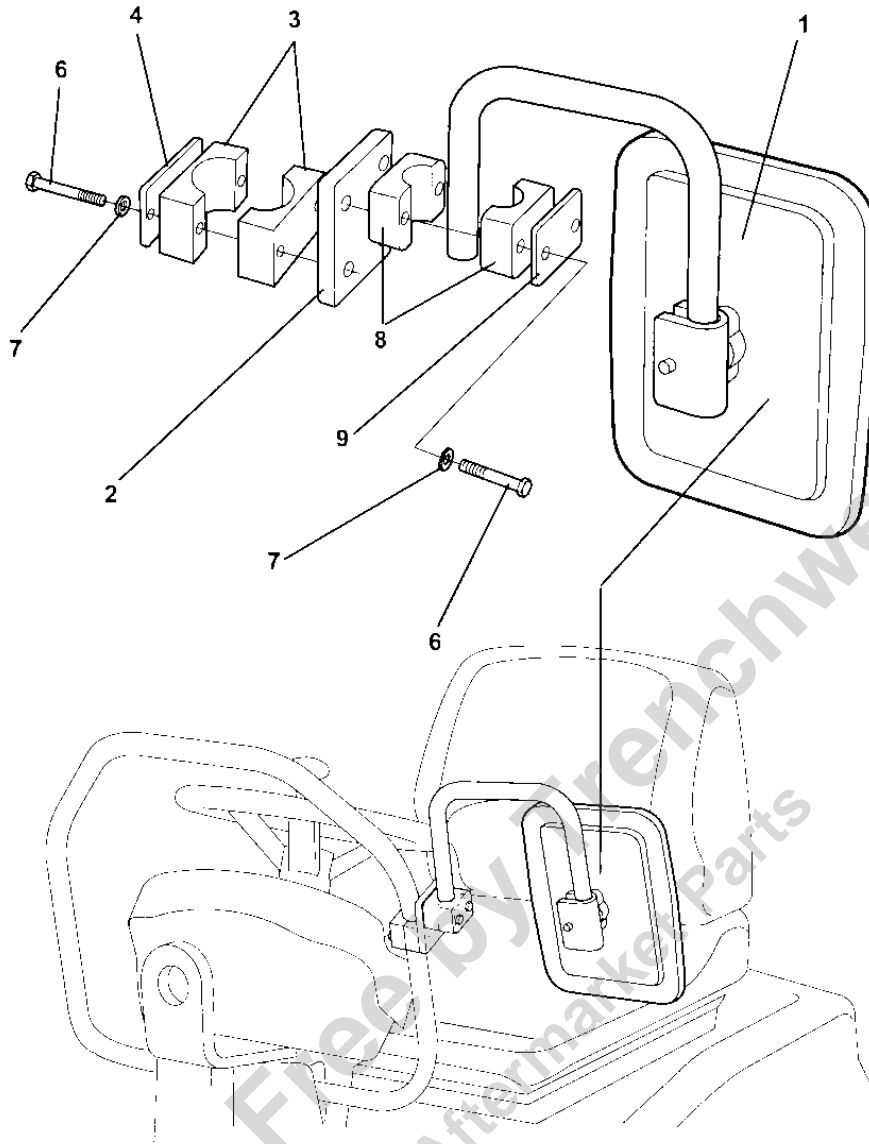

Optional equipment Rear view mirror

Provided for Free by www.frenchwell.com
Shop Aftermarket Parts

Item	Part No.	Name	Qty	L	SN INFO
1	4700393204	Rear mirror	1		
2	4812110283	Bracket	1		
3	4700902496	Clamp	1		
4	4700923859	Cover plate	1		
6	4700500079	Screw M6-1x50 8,8	4		
7	4700904228	Washer 6,4x12x1,5	4		
8	4700791453	Pipe clamp block	1		
9	4700791454	Cover plate	1		

Provided for Free by Trenchwell.com
Shop Aftermarket Parts