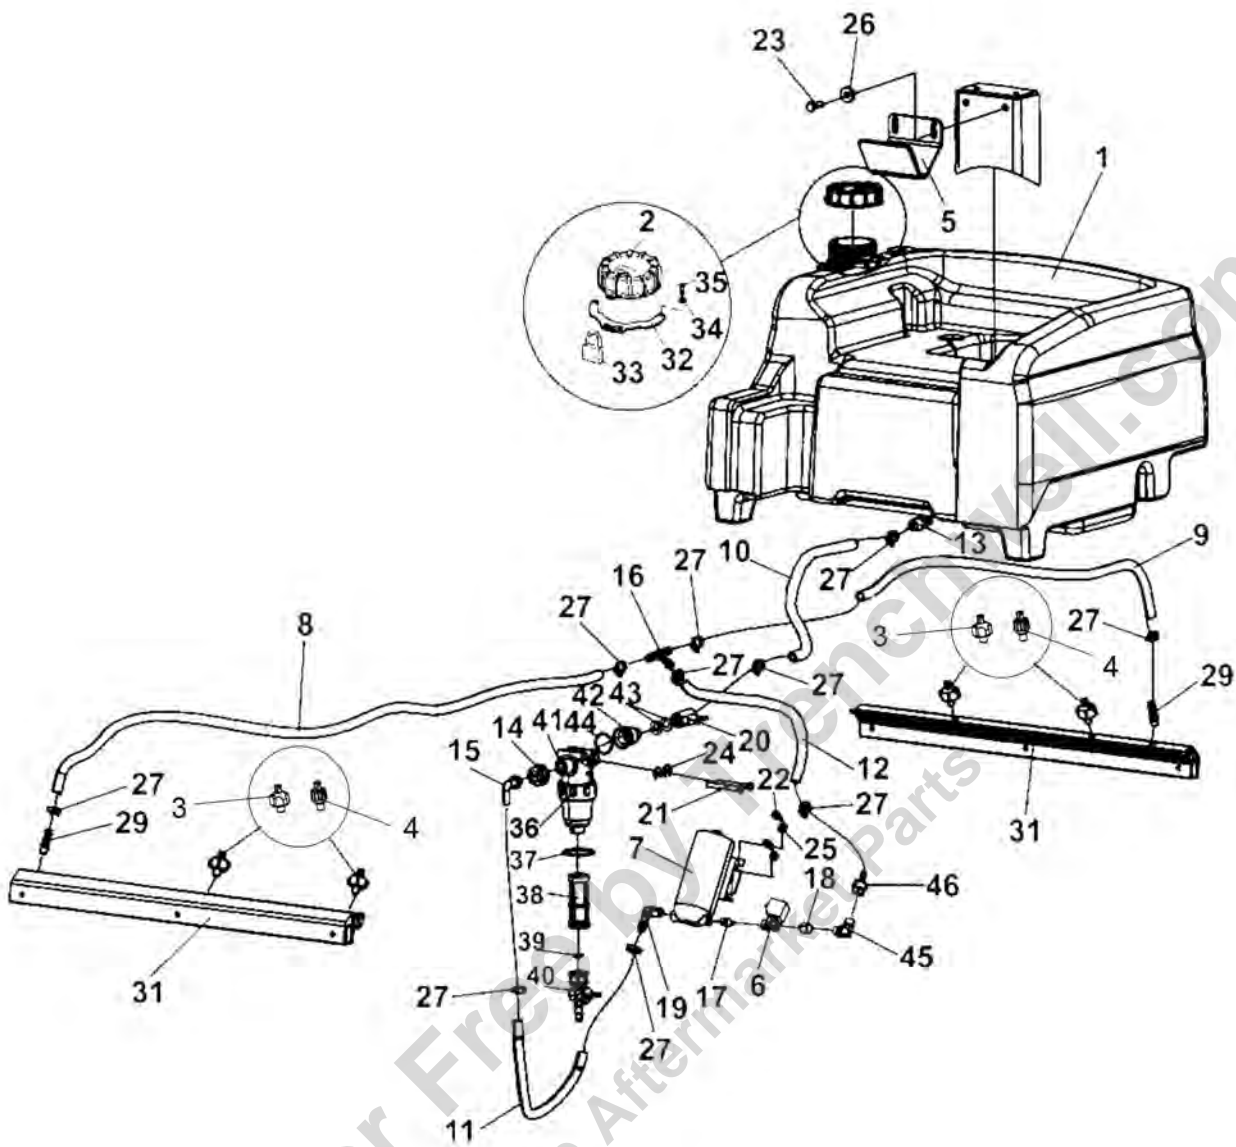

Frame Sprinkler system

Item	Part No.	Name	Qty	L	SN INFO
1	4700389218	Water tank, cpl	1		
2	4700388087	Tank cap	1		
3	4700392011	Spraying nozzle, cpl	4		
-	4700392509	Retainer, nozzle, strainer, yellow	1		
Comments for Part Num. 4700392509					
Replace complete spraying nozzle with P/N 4812124321.					
--	4700392510	Gasket	1		
Comments for Part Num. 4700392510					
Replace complete spraying nozzle with P/N 4812124321.					
--	4700393697	Nozzle and strainer, yellow 0.8	1		
Comments for Part Num. 4700393697					
Replace complete spraying nozzle with P/N 4812124321.					
4	4812124321	Spraying nozzle, cpl	4		
-	4812124323	Cap, blue	1		
-	4812124324	Strainer	1		
-	4812124325	Gasket	1		
-	4700160268	O-ring	1		
-	4812124327	Nozzle, yellow 0.8	1		
5	4700387935	Bracket	1		
6	4700287713	Solenoid valve	1		
7	4812125871	Sprinkler pump	1		
7	4812113822	Water pump	1		
8	4812112074	Plastic hose (x m)	1	A	
9	4812112074	Plastic hose (x m)	1	B	
10	4812112074	Plastic hose (x m)	1	C	
11	4812112074	Plastic hose (x m)	1	D	
12	4812112074	Plastic hose (x m)	1	E	
13	4700924544	Hose connection	2		
14	4700792779	Swivel nut	1		
15	4812111330	Hose connection	1		
16	4700923735	Hose connection	1		
17	4700377611	Straight connector	1		
18	4812112645	Hose connection	1		
19	4700923734	Hose connection	1		
20	4700925599	Ball valve	1		
21	4700500090	Screw	2		

Refer to the Parts Online web page for most up-to-date information. The printed information might be outdated.