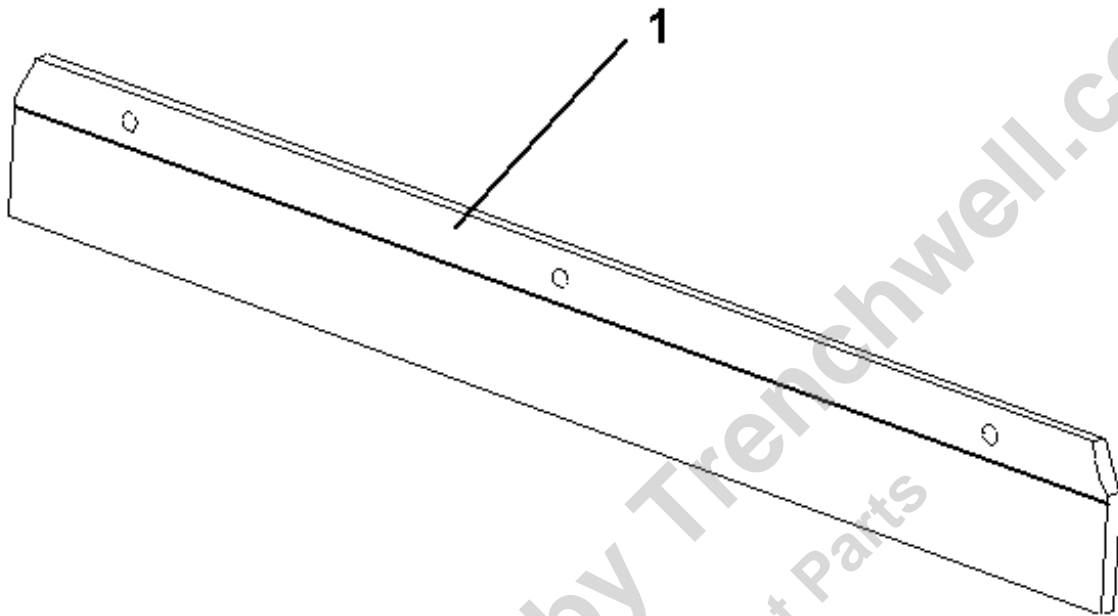

Repair kits 4700940673 Scraper blade, kit

Provided for Free by Trenchwell.com
Shop Aftermarket Parts

Item	Part No.	Name	Qty	L	SN INFO
0	4700940673	Scraper blade, kit			
1	4700387350	Scraper blade	4		

Provided for Free by Trenchwell.com
Shop Aftermarket Parts